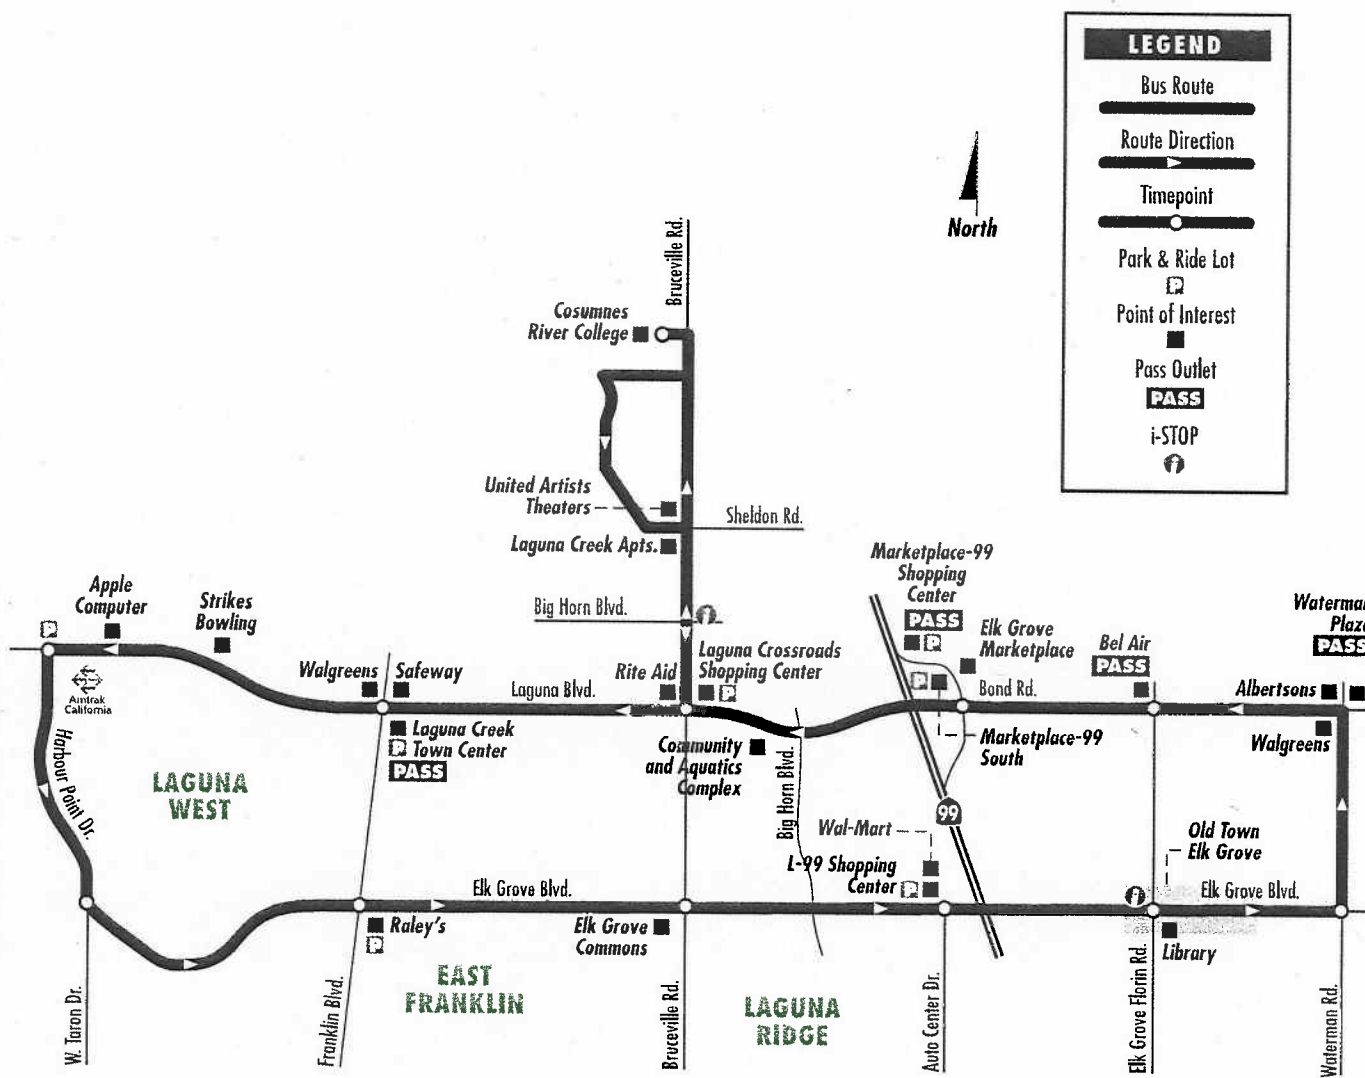

Service Adjustments Effective September 1, 2009

THIS ROUTE WILL BE SERVICING THIS BUS STOP ON SATURDAYS AND SUNDAYS.

FOR ANY QUESTIONS, PLEASE CALL (916) 683-8726

Weekend Shuttle

e-tran's Weekend Shuttle

Elk Grove Blvd. @ Waterman	Bond @ Elk Grove Florin Rd.	Bond Rd. @ E. Stockton Blvd.	Laguna Blvd. @ Bruceville Rd.	Cosumnes River College	Laguna Blvd. @ Franklin Blvd.	Harbour Point Dr. @ Laguna Blvd.	Elk Grove Blvd. @ Harbour Point Dr.	Elk Grove Blvd. @ Franklin Blvd.	Elk Grove Blvd. @ Bruceville Rd.	Elk Grove Blvd. @ Auto Center Dr.	Elk Grove Blvd. @ Elk Grove Florin	Elk Grove Blvd. @ Waterman
10:00 AM	10:06 AM	10:10 AM	10:19 AM	10:28 AM	10:44 AM	10:51 AM	10:56 AM	11:01 AM	11:06 AM	11:15 AM	11:20 AM	11:45 AM
11:45 AM	11:51 AM	11:55 AM	12:04 PM	12:13 PM	12:29 PM	12:36 PM	12:41 PM	12:46 PM	12:51 PM	1:00 PM	1:05 PM	1:30 PM
1:30 PM	1:36 PM	1:40 PM	1:49 PM	1:58 PM	2:14 PM	2:21 PM	2:26 PM	2:31 PM	2:36 PM	2:45 PM	2:50 PM	3:15 PM
3:15 PM	3:21 PM	3:25 PM	3:34 PM	3:43 PM	3:59 PM	4:06 PM	4:11 PM	4:16 PM	4:21 PM	4:30 PM	4:35 PM	5:00 PM

This route connects to RT route 65 in Elk Grove on Saturdays, to RT routes 54 and 55 at Cosumnes River College on Saturday, and to RT route 56 at Cosumnes River College on Saturday and Sunday.

Route Deviations: Route offers a special service called a route deviation. This route may "deviate" or travel off route up to 3/4 mile to pick up and drop off seniors (age 62 or older) and persons with disabilities who possess a valid e-tran eligibility card. Reservations must be made at least one hour in advance by calling (916) 687-3081 or simply asking the bus operator. An additional 50 cent fare is required for route deviations.

This route offers a special service called a route deviation. This route may "deviate" or travel off route up to 3/4 mile to pick up and drop off passengers who are ADA certified. Reservations must be made at least one day prior by calling (916) 687-3081. An additional 50 cent fare is required.