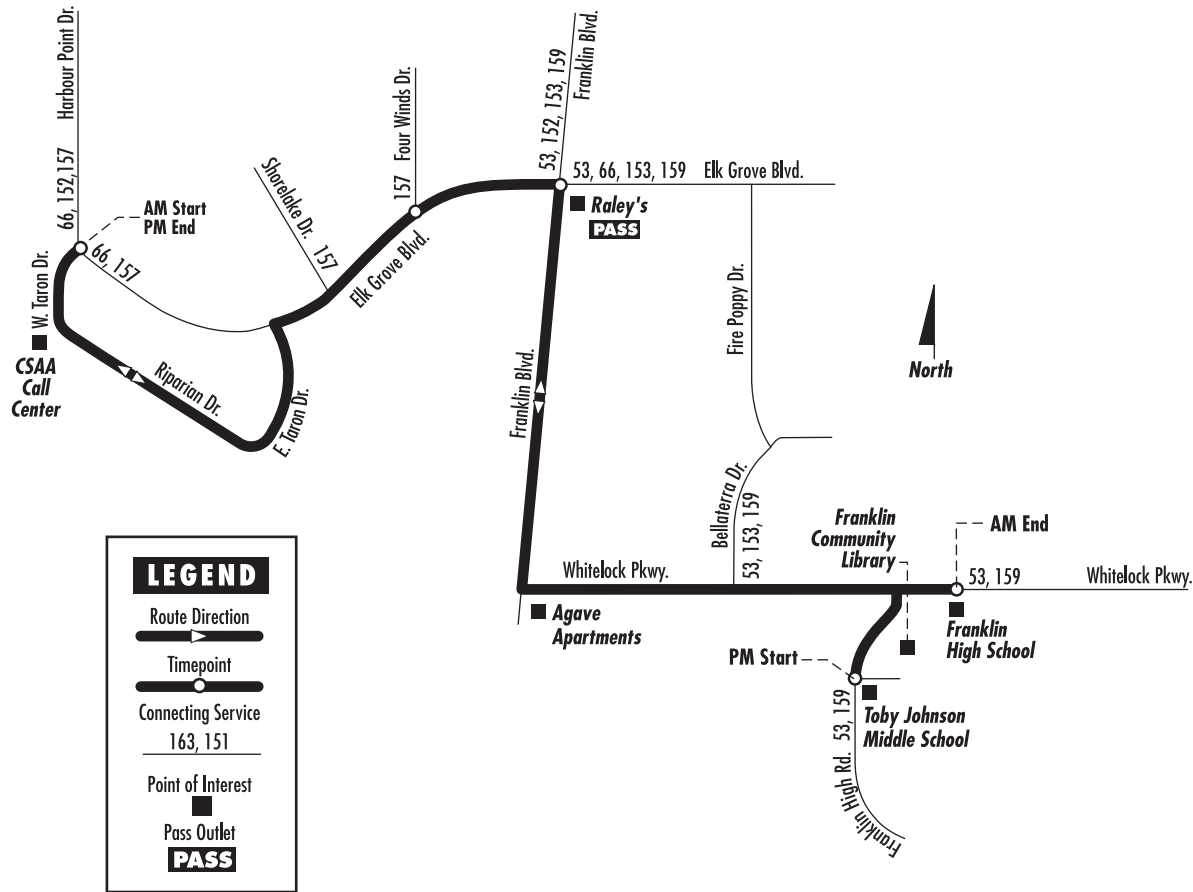

Local Route: 151 – Stonelake

Local Route: 151 – Stonelake

Monday – Friday: AM Southbound to Franklin High School

Monday – Friday: PM Northbound to Stonelake

W. Taron Dr. at Elk Grove Blvd.	Elk Grove Blvd. at Four Winds Dr.	Franklin Blvd. at Elk Grove Blvd.	Whitelock Pkwy. at Franklin High Rd. (Franklin H.S.)	Franklin High Rd. at Whitelock Pkwy.	Elk Grove Blvd. at Franklin Blvd.	Elk Grove Blvd. at Four Winds Dr.	Harbour Point Dr. at Elk Grove Blvd.
6:55	7:00	7:10	7:25	3:15	3:25	3:35	3:45
7:05	7:10	7:20	7:35	3:30	3:40	3:50	4:00
7:15	7:20	7:30	7:45	—	—	—	—

Middy service is provided by Routes 157 and 159

Local routes do not operate on weekends or Federal holidays

Local routes do not operate on weekends or the following Federal holidays: New Year's Day, Martin Luther King Jr. Day, President's Day, Memorial Day, Independence Day, Labor Day, Thanksgiving Day and Christmas Day.

AM times shown in lightface, **PM times shown in boldface type.**

Times are approximate and may vary due to traffic and weather conditions. Subject to change without notice.