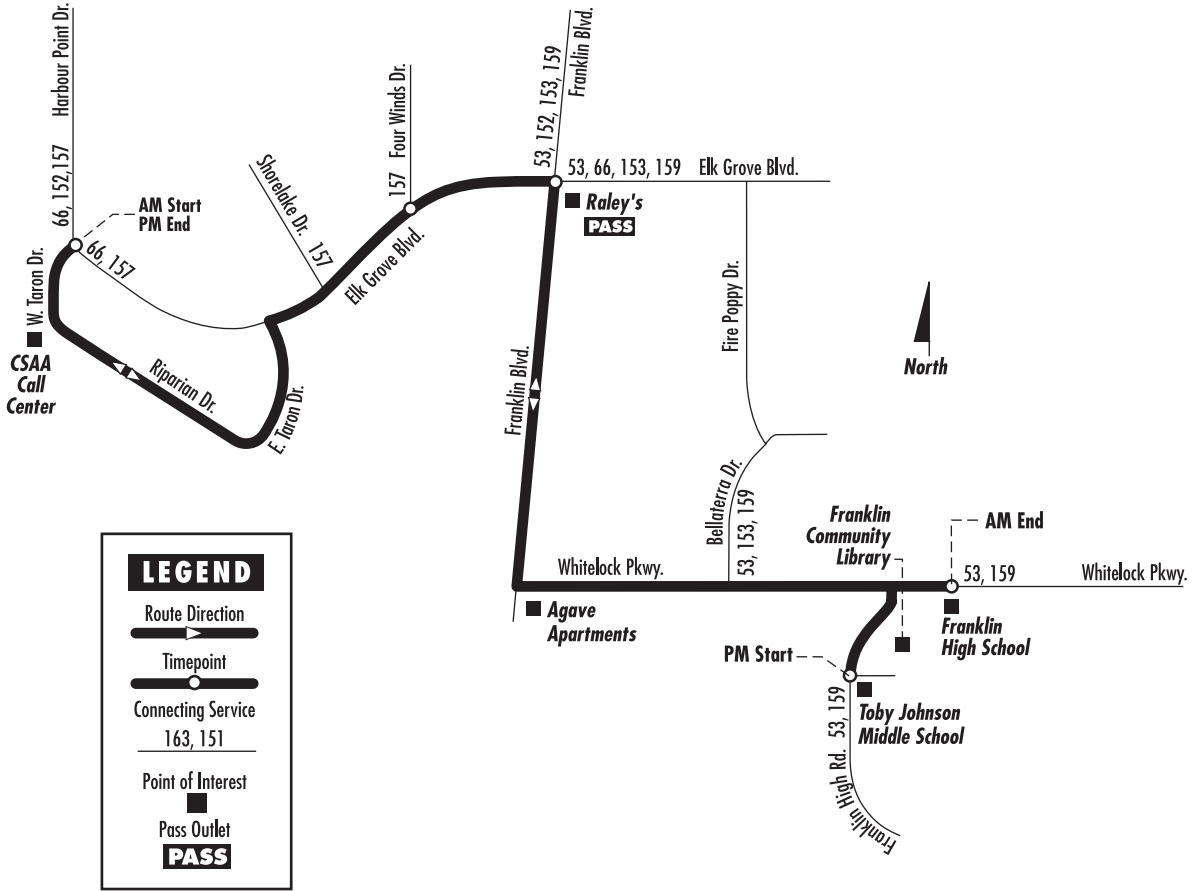

# Local Route: 151 – Stonelake

## Local Route: 151 – Stonelake

### Monday – Friday: AM Southbound to Franklin High School

W. Taron Dr. at Elk Grove Blvd.	Elk Grove Blvd. at Four Winds Dr.	Franklin Blvd. at Elk Grove Blvd.	Whitelock Pkwy. at Franklin High Rd. (Franklin H.S.)
6:55	7:00	7:10	7:25
7:05	7:10	7:20	7:35
7:15	7:20	7:30	7:45

### Monday – Friday: PM Northbound to Stonelake

Franklin High Rd. at Whitelock Pkwy.	Elk Grove Blvd. at Franklin Blvd.	Elk Grove Blvd. at Four Winds Dr.	Harbour Point Dr. at Elk Grove Blvd.
<b>3:15</b>	<b>3:25</b>	<b>3:35</b>	<b>3:45</b>
<b>3:30</b>	<b>3:40</b>	<b>3:50</b>	<b>4:00</b>
—	—	—	—