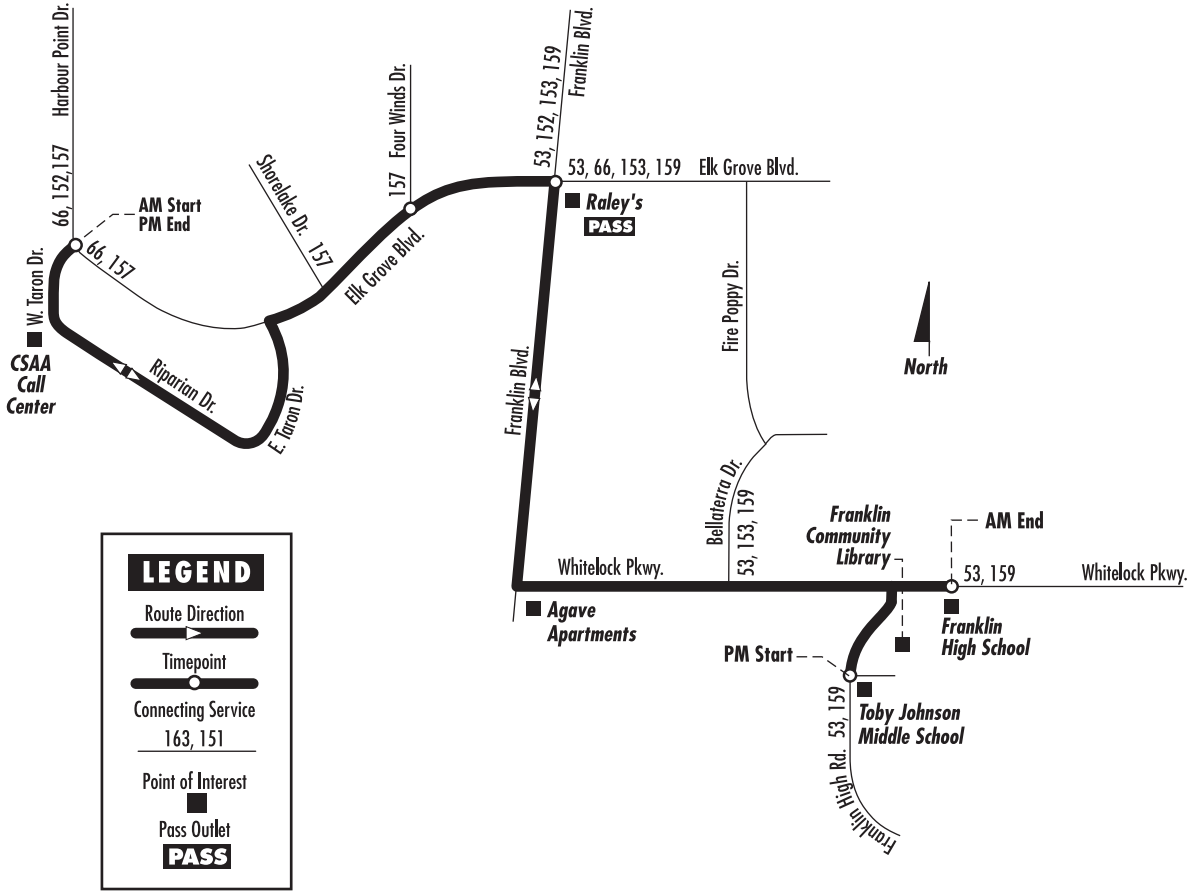

Local Route: 151 – Stonelake

Local Route: 151 – Stonelake

Monday – Friday: AM Southbound to Franklin High School

W. Taron Dr. at Elk Grove Blvd.	Elk Grove Blvd. at Four Winds Dr.	Franklin Blvd. at Elk Grove Blvd.	Whitelock Pkwy. at Franklin High Rd. (Franklin H.S.)
6:55	7:00	7:10	7:25
7:05	7:10	7:20	7:35
7:15	7:20	7:30	7:45

Monday – Friday: PM Northbound to Stonelake

Franklin High Rd. at Whitelock Pkwy.	Elk Grove Blvd. at Franklin Blvd.	Elk Grove Blvd. at Four Winds Dr.	Harbour Point Dr. at Elk Grove Blvd.
3:15	3:25	3:35	3:45
3:30	3:40	3:50	4:00
—	—	—	—

Midday service is provided by Routes 157 and 159

Local routes do not operate on weekends or Federal holidays

Local routes do not operate on weekends or the following Federal holidays: New Year's Day, Martin Luther King Jr. Day, President's Day, Memorial Day, Independence Day, Labor Day, Thanksgiving Day and Christmas Day.

AM times shown in lightface, **PM times shown in boldface type.**

Times are approximate and may vary due to traffic and weather conditions. Subject to change without notice.