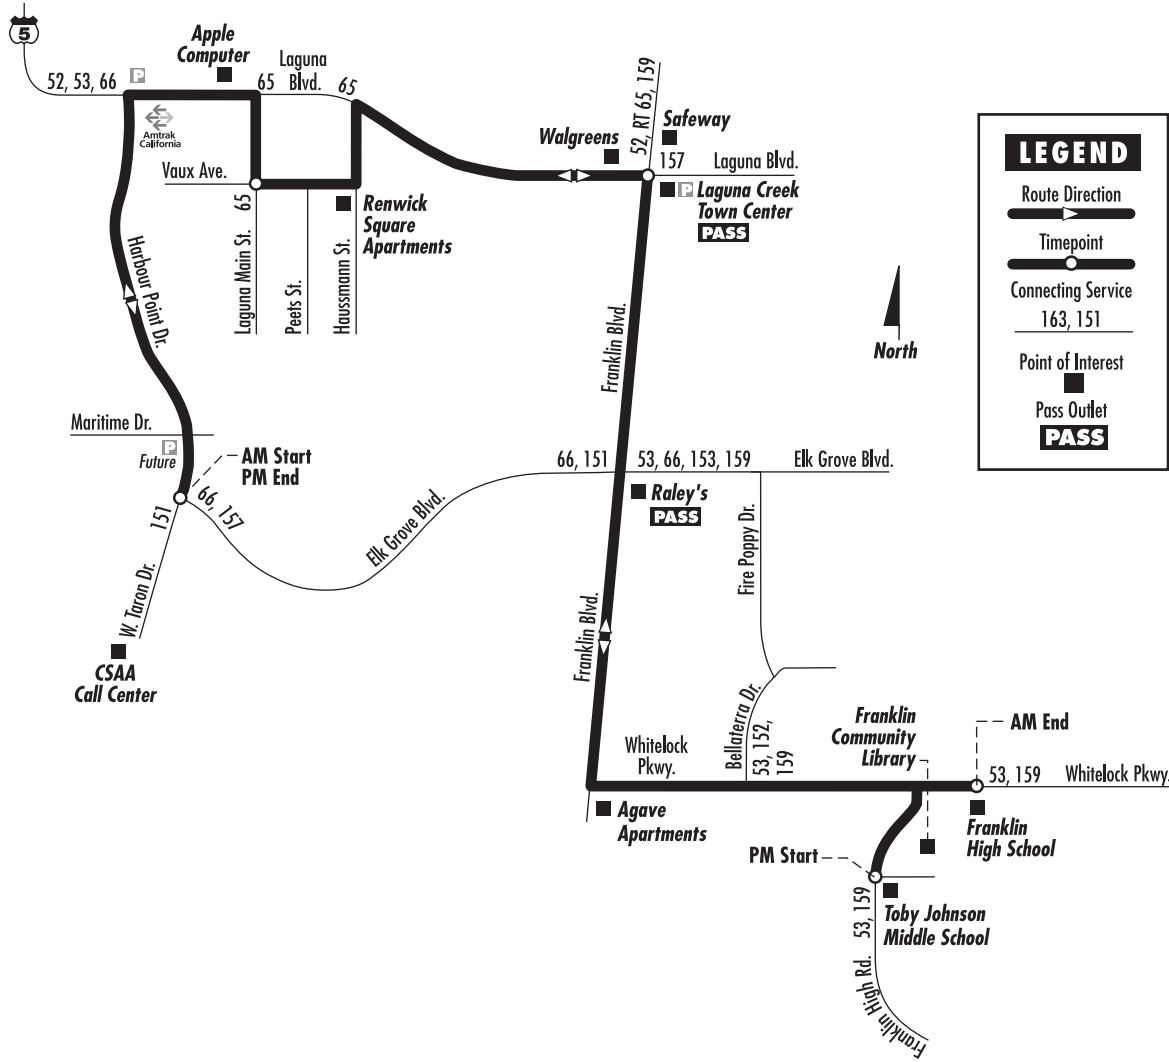

Local Route: 152 – Stonelake/Whitelock Pkwy

Local Route: 152 – Stonelake/Whitlock Pkwy

Monday – Friday: AM Southbound to Franklin High School

Monday – Friday: PM Northbound to Stonelake

Harbour Point Dr. at Elk Grove Blvd.	Laguna Town Hall (Vaux Ave. at Laguna Main St.)	Franklin Blvd. at Laguna Blvd.	Whitelock Pkwy. at Franklin High Rd. (Franklin H.S.)
6:55	7:05	7:10	7:25
7:05	7:15	7:20	7:35
7:15	7:25	7:30	7:45

Franklin High Rd. at Whitelock Pkwy.	Laguna Blvd. at Franklin Blvd.	Laguna Town Hall (Vaux Ave. at Laguna Main St.)	Harbour Point Dr. at Elk Grove Blvd.
3:15	3:35	3:45	3:55
3:30	3:50	4:00	4:10
—	—	—	—

Middy service is provided by Routes 157 and 159

Local routes do not operate on weekends or Federal holidays

Local routes do not operate on weekends or the following Federal holidays: New Year's Day, Martin Luther King Jr. Day, President's Day, Memorial Day, Independence Day, Labor Day, Thanksgiving Day and Christmas Day.

AM times shown in lightface, PM times shown in boldface type.

Times are approximate and may vary due to traffic and weather conditions. Subject to change without notice.