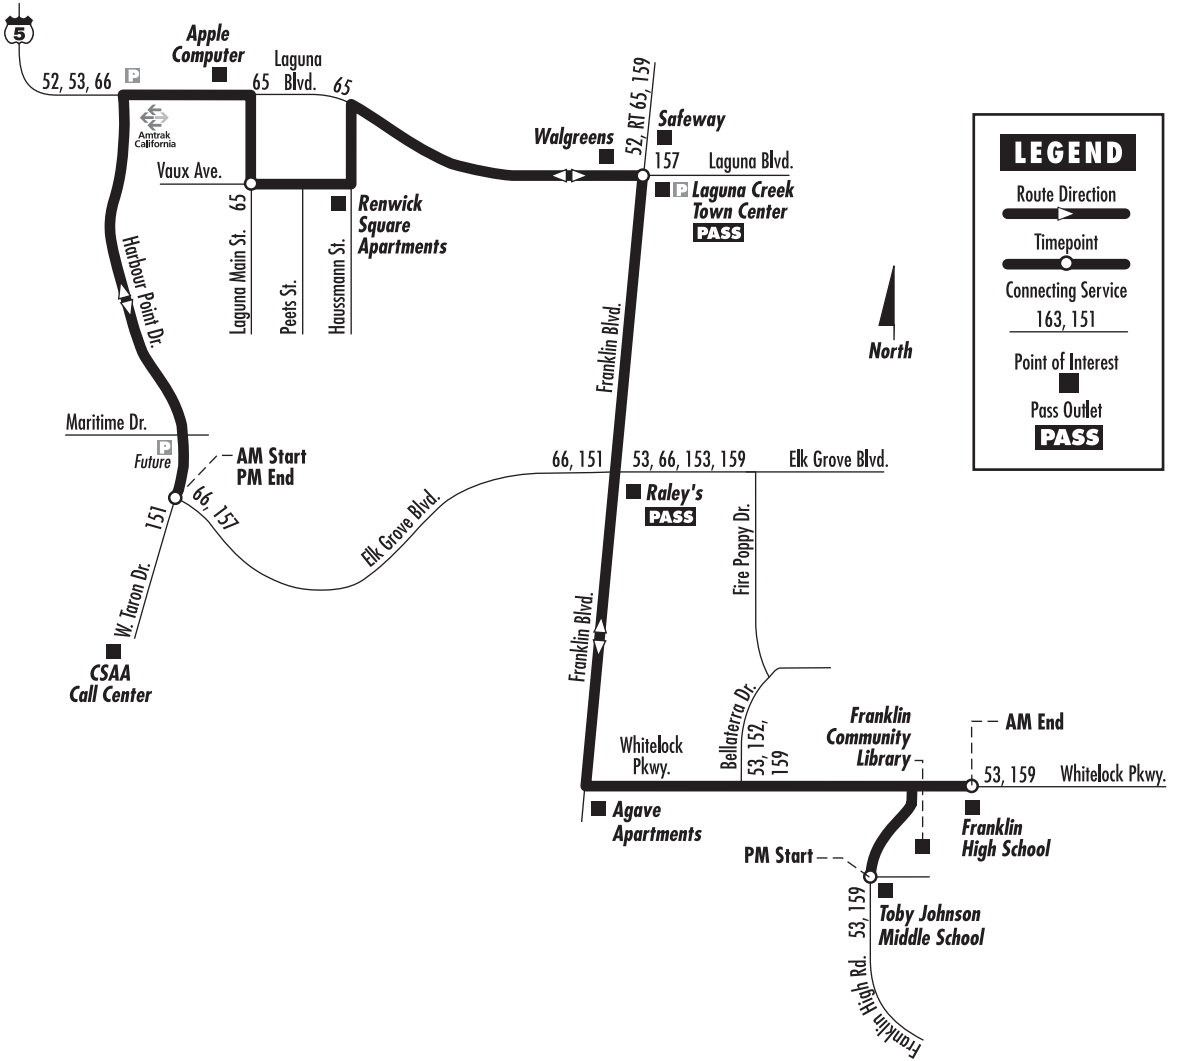

Local Route: 152 – Stonelake/Whitelock Pkwy

Local Route: 152 – Stonelake/Whitlock Pkwy

Monday – Friday: AM Southbound to Franklin High School

Harbour Point Dr. at Elk Grove Blvd.	Laguna Town Hall (Vaux Ave. at Laguna Main St.)	Franklin Blvd. at Laguna Blvd.	Whitlock Pkwy. at Franklin High Rd. (Franklin H.S.)
6:55	7:05	7:10	7:25
7:05	7:15	7:20	7:35
7:15	7:25	7:30	7:45

Monday – Friday: PM Northbound to Stonelake

Franklin High Rd. at Whitlock Pkwy.	Laguna Blvd. at Franklin Blvd.	Laguna Town Hall (Vaux Ave. at Laguna Main St.)	Harbour Point Dr. at Elk Grove Blvd.
3:15	3:35	3:45	3:55
3:30	3:50	4:00	4:10
—	—	—	—

Midday service is provided by Routes 157 and 159

Local routes do not operate on weekends or Federal holidays

Local routes do not operate on weekends or the following Federal holidays: New Year's Day, Martin Luther King Jr. Day, President's Day, Memorial Day, Independence Day, Labor Day, Thanksgiving Day and Christmas Day.

AM times shown in lightface, **PM times shown in boldface type.**

Times are approximate and may vary due to traffic and weather conditions. Subject to change without notice.