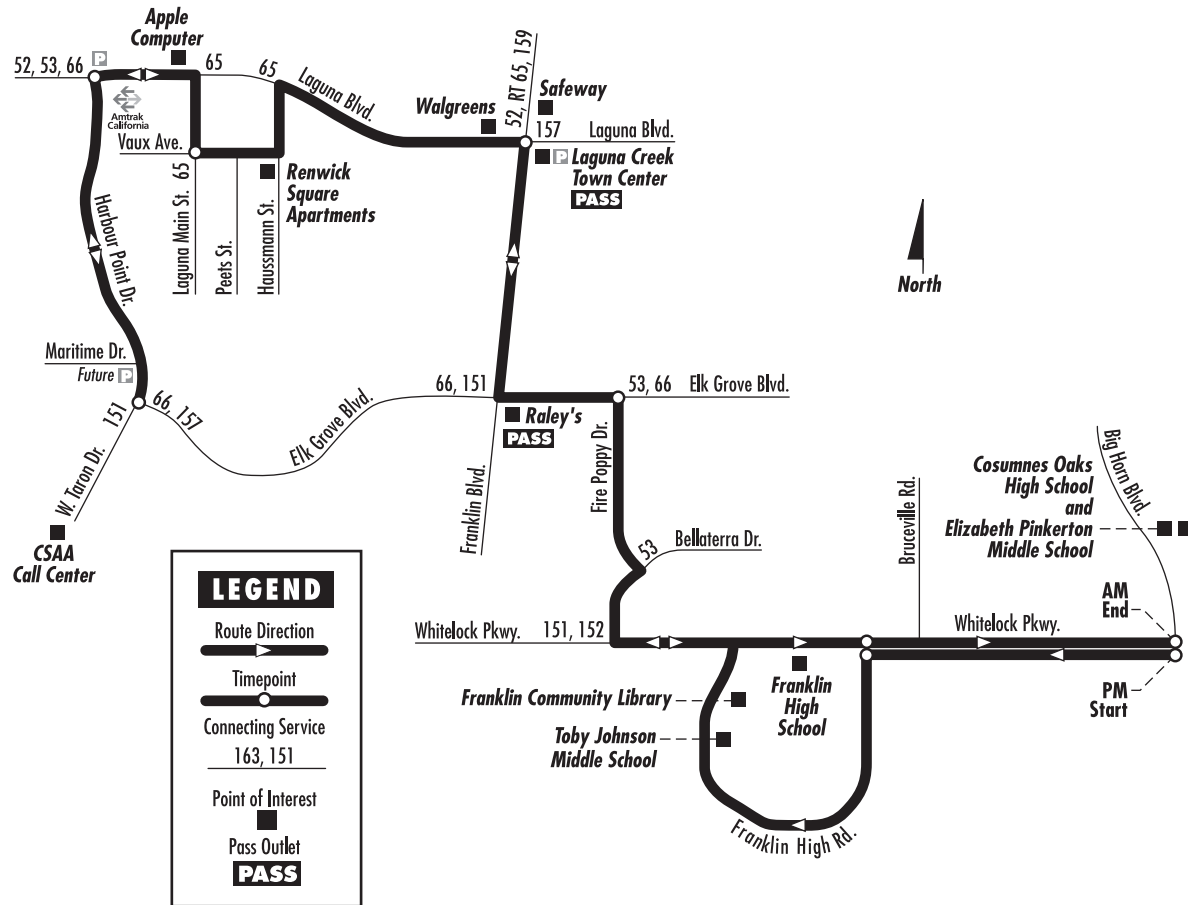

# Local Route: 153 – Laguna West/Whitelock Pkwy.

# Local Route: 153 – Laguna West/Whitelock Pkwy.

Monday – Friday: AM Southbound to Franklin High School

Monday – Friday: PM Northbound to Laguna West

Harbour Point Dr. at Elk Grove Blvd.	Laguna Blvd. at Harbour Point Dr.	Laguna Town Hall (Vaux Ave. at Laguna Main St.)	Franklin Blvd. at Laguna Blvd.	Fire Poppy Dr. at Elk Grove Blvd.	Whitelock Pkwy. at Franklin High Rd.	Big Horn Blvd. at Whitelock Pkwy.
7:20	7:25	7:35	7:40	7:45	7:50	7:55

Whitelock Pkwy. at Big Horn Blvd.	Franklin High Rd. at Whitelock Pkwy.	Elk Grove Blvd. at Fire Poppy Dr.	Laguna Blvd. at Franklin Blvd.	Laguna Town Hall (Vaux Ave. at Laguna Main St.)	Harbour Point Dr. at Elk Grove Blvd.
<b>3:25</b>	<b>3:30</b>	<b>3:40</b>	<b>3:50</b>	<b>4:00</b>	<b>4:10</b>

Middy service is provided by Routes 157 and 159

Local routes do not operate on weekends or Federal holidays

Local routes do not operate on weekends or the following Federal holidays: New Year's Day, Martin Luther King Jr. Day, President's Day, Memorial Day, Independence Day, Labor Day, Thanksgiving Day and Christmas Day.