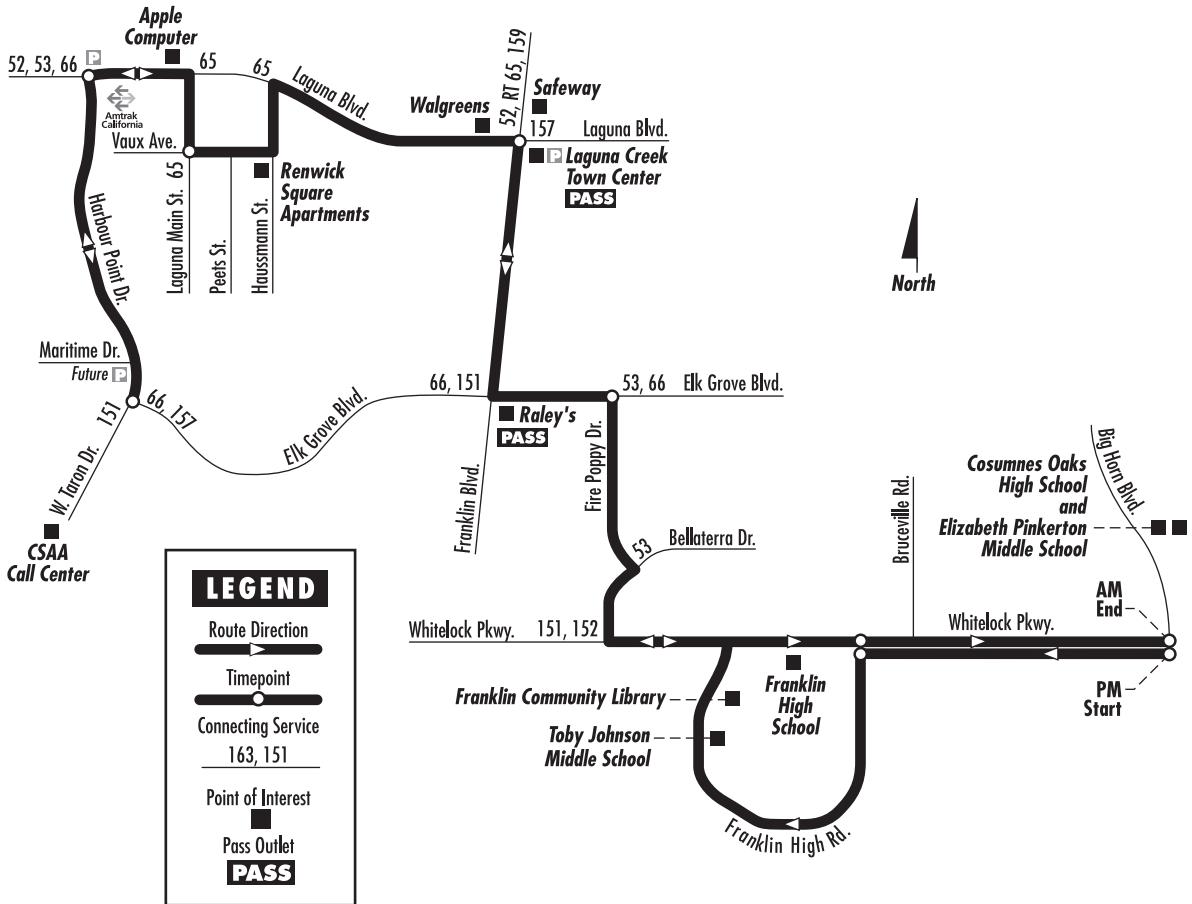

Local Route: 153 – Laguna West/Whitelock Pkwy.

Local Route: 153 – Laguna West/Whitelock Pkwy.

Monday – Friday: AM Southbound to Franklin High School

Harbour Point Dr. at Elk Grove Blvd.	Laguna Blvd. at Harbour Point Dr.	Laguna Town Hall (Vaux Ave. at Laguna Main St.)	Franklin Blvd. at Laguna Blvd.	Fire Poppy Dr. at Vineland	Whitelock Pkwy. at Franklin High Rd.	Big Horn Blvd. at Whitelock Pkwy.
7:10	7:15	7:20	7:25	7:35	7:45	7:55

Monday – Friday: PM Northbound to Laguna West

Whitelock Pkwy. at Big Horn Blvd.	Franklin High Rd. at Whitelock Pkwy.	Fire Poppy Dr. at Ivy Gate Ln.	Laguna Blvd. at Franklin Blvd.	Laguna Town Hall (Vaux Ave. at Laguna Main St.)	Harbour Point Dr. at Elk Grove Blvd.
3:25	3:35	3:45	3:55	4:00	4:10

Middy service is provided by Routes 157 and 159

Local routes do not operate on weekends or Federal holidays

Local routes do not operate on weekends or the following Federal holidays: New Year’s Day, Martin Luther King Jr. Day, President’s Day, Memorial Day, Independence Day, Labor Day, Thanksgiving Day and Christmas Day.