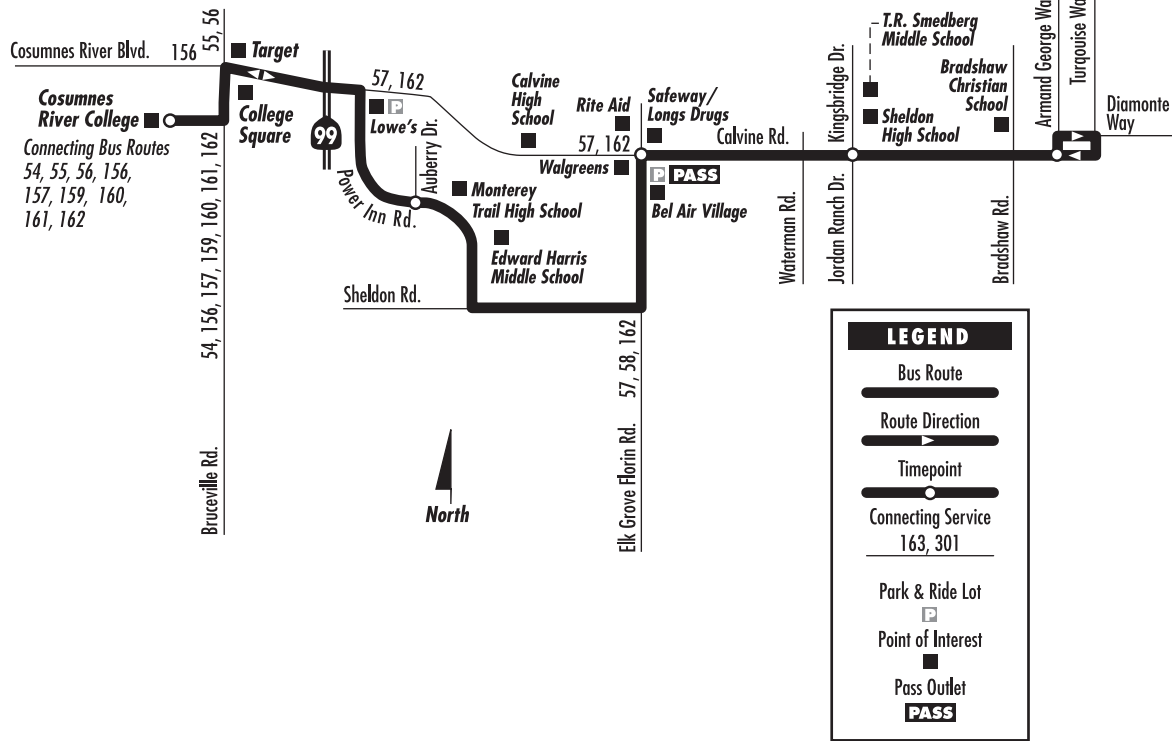

Local Route: 154 – Calvine

Local Route: 154 – Calvine

Monday – Friday: Eastbound to East Elk Grove

Cosumnes River College	Power Inn Rd. at Auberry Dr.	Calvine Rd. at Elk Grove Florin Rd.	Calvine Rd. at Jordan Ranch Dr.	Armand George Wy. at Calvine Rd.
—	—	—	—	—
7:15	7:23	7:28	7:34	7:38
7:32	7:40	7:45	7:51	7:55
8:32	8:40	8:45	8:51	8:55
10:32	10:40	10:45	10:51	10:55
12:32	12:40	12:45	12:51	12:55
2:32	2:40	2:45	2:51	2:55
3:32	3:40	3:45	3:51	3:55
4:32	4:40	4:45	4:51	4:55
5:32	5:40	5:45	5:51	5:55
6:32	6:40	6:45	6:51	6:55

Monday – Friday: Westbound to Cosumnes River College

Armand George Wy. at Calvine Rd.	Calvine Rd. at Kingsbridge Dr.	Elk Grove Florin Rd. at Calvine Rd.	Power Inn Rd. at Auberry Dr.	Cosumnes River College
6:55	7:05	7:10	7:20	7:30
7:38	7:48	7:53	8:03	8:13
7:55	8:05	8:10	8:20	8:30
8:55	9:05	9:10	9:20	9:30
10:55	11:05	11:10	11:20	11:30
12:55	1:05	1:10	1:20	1:30
2:55	3:05	3:10	3:20	3:30
3:55	4:05	4:10	4:20	4:30
4:55	5:05	5:10	5:20	5:30
5:55	6:05	6:10	6:20	6:30
—	—	—	—	—

Local routes do not operate on weekends or Federal holidays

Local routes do not operate on weekends or the following Federal holidays: New Year's Day, Martin Luther King Jr. Day, President's Day, Memorial Day, Independence Day, Labor Day, Thanksgiving Day and Christmas Day.