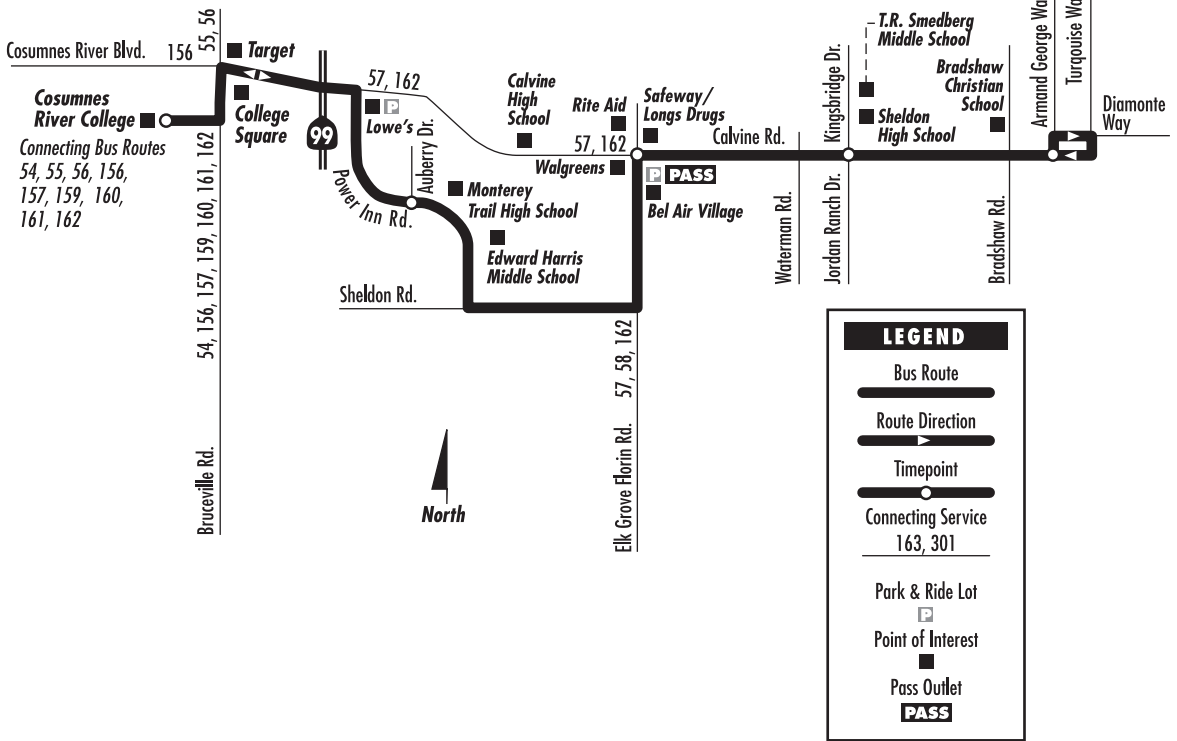

Local Route: 154 – Calvine

Local Route: 154 – Calvine

Monday – Friday: Eastbound to East Elk Grove

Monday – Friday: Westbound to Cosumnes River College

Cosumnes River College	Power Inn Rd. at Auberry Dr.	Calvine Rd. at Elk Grove Florin Rd.	Calvine Rd. at Jordan Ranch Dr.	Armand George Wy. at Calvine Rd.	Armand George Wy. at Calvine Rd.	Calvine Rd. at Kingsbridge Dr.	Elk Grove Florin Rd. at Calvine Rd.	Power Inn Rd. at Auberry Dr.	Cosumnes River College
—	—	—	—	—	6:55	7:05	7:10	7:20	7:30
7:15	7:23	7:28	7:34	7:38	7:38	7:48	7:53	8:03	8:13
7:32	7:40	7:45	7:51	7:55	7:55	8:05	8:10	8:20	8:30
8:32	8:40	8:45	8:51	8:55	8:55	9:05	9:10	9:20	9:30
10:32	10:40	10:45	10:51	10:55	10:55	11:05	11:10	11:20	11:30
12:32	12:40	12:45	12:51	12:55	12:55	1:05	1:10	1:20	1:30
2:32	2:40	2:45	2:51	2:55	2:55	3:05	3:10	3:20	3:30
3:32	3:40	3:45	3:51	3:55	3:55	4:05	4:10	4:20	4:30
4:32	4:40	4:45	4:51	4:55	4:55	5:05	5:10	5:20	5:30
5:32	5:40	5:45	5:51	5:55	5:55	6:05	6:10	6:20	6:30
6:32	6:40	6:45	6:51	6:55	—	—	—	—	—

Local routes do not operate on weekends or Federal holidays

Local routes do not operate on weekends or the following Federal holidays: New Year's Day, Martin Luther King Jr. Day, President's Day, Memorial Day, Independence Day, Labor Day, Thanksgiving Day and Christmas Day.

AM times shown in lightface, **PM times shown in boldface type.**

Times are approximate and may vary due to traffic and weather conditions. Subject to change without notice.