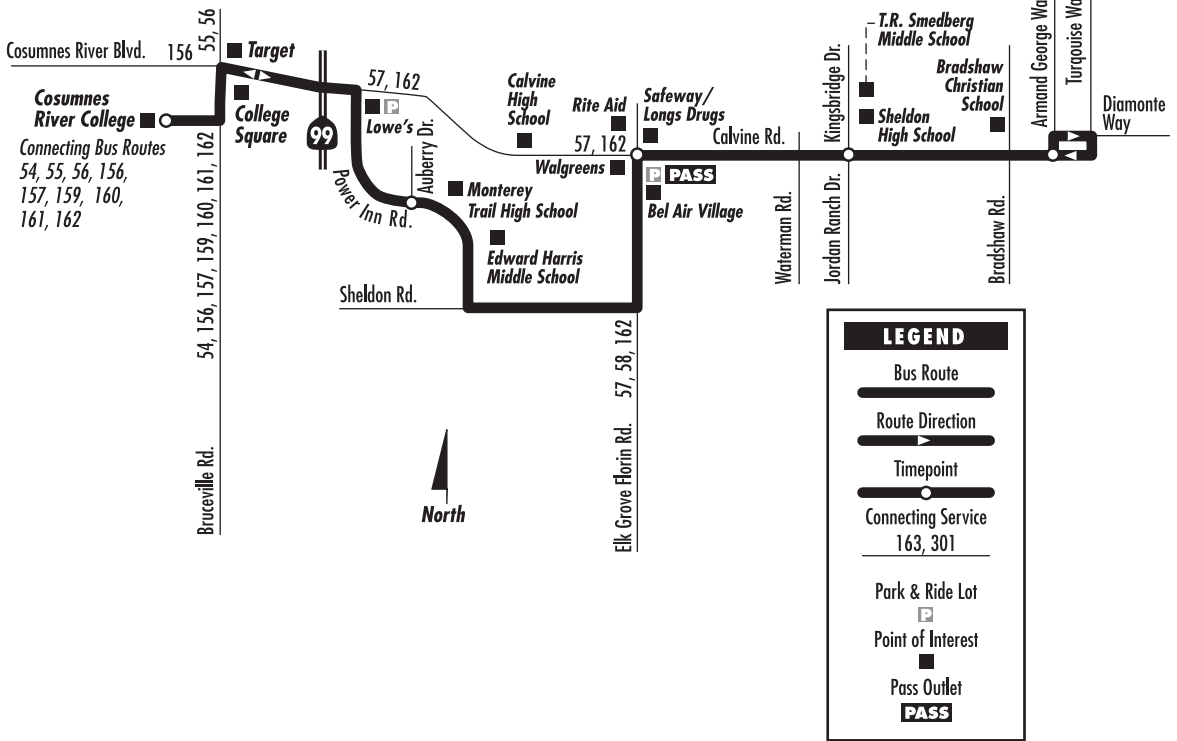

Local Route: 154 – Calvine

Local Route: 154 – Calvine

Monday – Friday: Eastbound to East Elk Grove

Monday – Friday: Westbound to Cosumnes River College

Cosumnes River College	Power Inn Rd. at Auberry Dr.	Calvine Rd. at Elk Grove Florin Rd.	Calvine Rd. at Jordan Ranch Dr.	Armand George Wy. at Calvine Rd.	Armand George Wy. at Calvine Rd.	Calvine Rd. at Kingsbridge Dr.	Elk Grove Florin Rd. at Calvine Rd.	Power Inn Rd. at Auberry Dr.	Cosumnes River College
—	—	—	—	—	6:55	7:05	7:10	7:20	7:30
7:15	7:23	7:28	7:34	7:38	7:38	7:48	7:53	8:03	8:13
7:32	7:40	7:45	7:51	7:55	7:55	8:05	8:10	8:20	8:30
8:32	8:40	8:45	8:51	8:55	8:55	9:05	9:10	9:20	9:30
10:32	10:40	10:45	10:51	10:55	10:55	11:05	11:10	11:20	11:30
12:32	12:40	12:45	12:51	12:55	12:55	1:05	1:10	1:20	1:30
2:32	2:40	2:45	2:51	2:55	2:55	3:05	3:10	3:20	3:30
3:32	3:40	3:45	3:51	3:55	3:55	4:05	4:10	4:20	4:30
4:32	4:40	4:45	4:51	4:55	4:55	5:05	5:10	5:20	5:30
5:32	5:40	5:45	5:51	5:55	5:55	6:05	6:10	6:20	6:30
6:32	6:40	6:45	6:51	6:55	—	—	—	—	—

Local routes do not operate on weekends or Federal holidays

Local routes do not operate on weekends or the following Federal holidays: New Year's Day, Martin Luther King Jr. Day, President's Day, Memorial Day, Independence Day, Labor Day, Thanksgiving Day and Christmas Day.

AM times shown in lightface, **PM times shown in boldface type.**

Times are approximate and may vary due to traffic and weather conditions. Subject to change without notice.