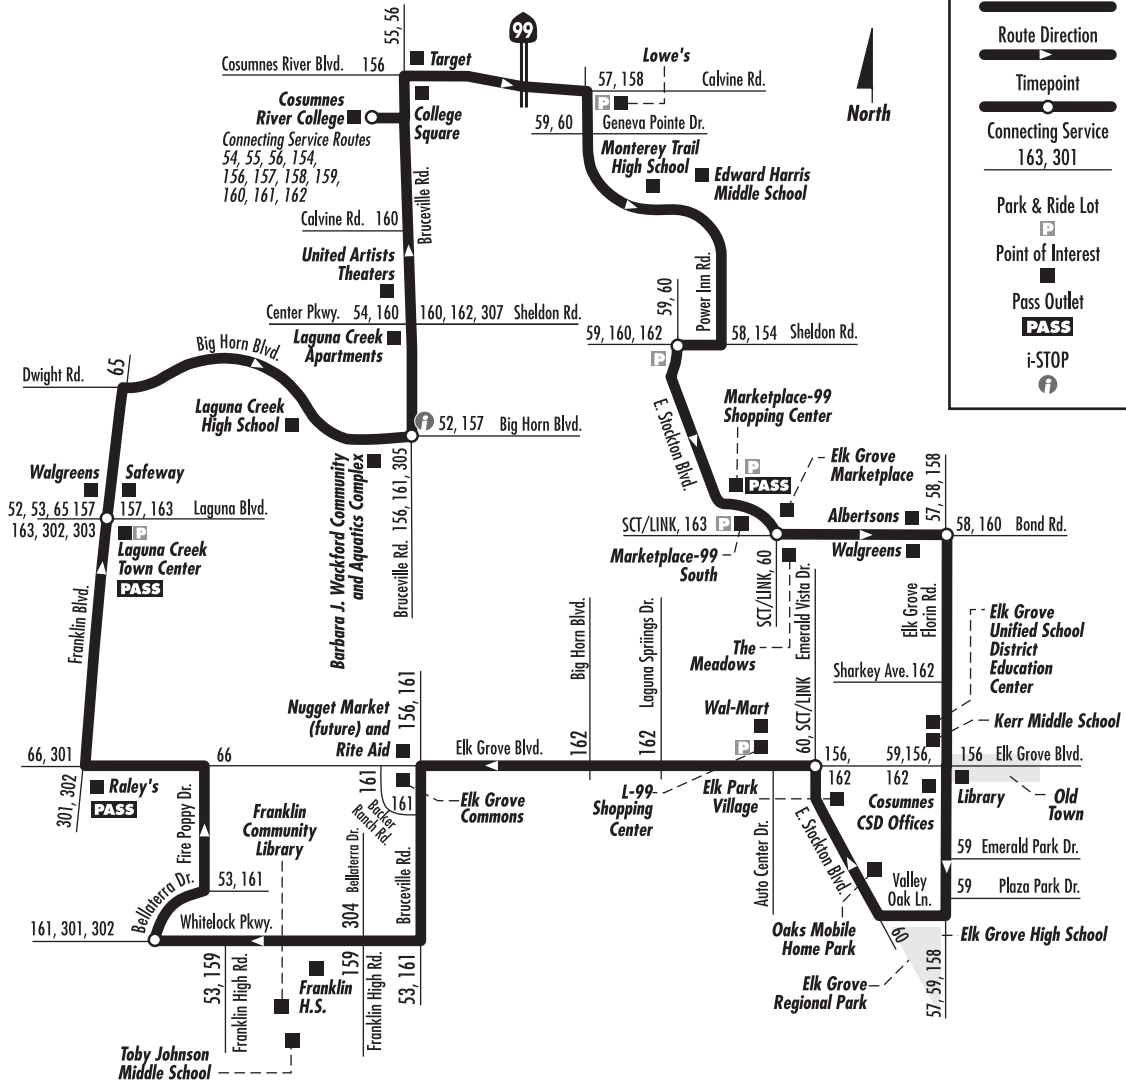

Local Route: 155 – Weekend City Circulator

Local Route: 155 – Weekend City Circulator

Weekends and Holidays:: Eastbound to East Elk Grove

Weekends and Holidays:: Westbound to Cosumnes River College

Time	Cosumnes River College	Sheldon Rd. at Power Inn Rd.	Bond Rd. at East Stockton Blvd.	Elk Grove Florin Rd. at Bond Rd.	Elk Grove Blvd. at Emerald Vista Dr.	Elk Grove Blvd. at Emerald Vista Dr.	Bellaterra Dr. at Whitelock Pkwy.	Franklin Blvd. at Laguna Blvd.	Bruceville Rd. at Big Horn Blvd.	Cosumnes River College
—	—	—	—	—	—	7:56	8:06	8:14	8:18	8:23
8:25	8:34	8:40	8:45	8:56	8:56	9:06	9:14	9:18	9:23	9:23
9:25	9:34	9:40	9:45	9:56	9:56	10:06	10:14	10:18	10:23	10:23
10:25	10:34	10:40	10:45	10:56	10:56	11:06	11:14	11:18	11:23	11:23
11:25	11:34	11:40	11:45	11:56	11:56	12:06	12:14	12:18	12:23	12:23
12:25	12:34	12:40	12:45	12:56	12:56	1:06	1:14	1:18	1:23	1:23
1:25	1:34	1:40	1:45	1:56	1:56	2:06	2:14	2:18	2:23	2:23
2:25	2:34	2:40	2:45	2:56	2:56	3:06	3:14	3:18	3:23	3:23
3:25	3:34	3:40	3:45	3:56	3:56	4:06	4:14	4:18	4:23	4:23
4:25	4:34	4:40	4:45	4:56	4:56	5:06	5:14	5:18	5:23	5:23
5:25	5:34	5:40	5:45	5:56	5:56	6:06	6:14	6:18	6:23	6:23
6:25	6:34	6:40	6:45	6:56	6:56	—	—	—	—	—

This Route Does Not Operate On Weekdays

This route only operates on Weekends and the following holidays: New Year's Day, Dr. Martin Luther King Jr. Day, President's Day, Memorial Day, Independence Day, Labor Day, Veteran's Day, Thanksgiving Day, the day after Thanksgiving, Christmas Eve, Christmas Day and New Year's Eve.

AM times shown in lightface, **PM times shown in boldface type.**

Times are approximate and may vary due to traffic and weather conditions. Subject to change without notice.