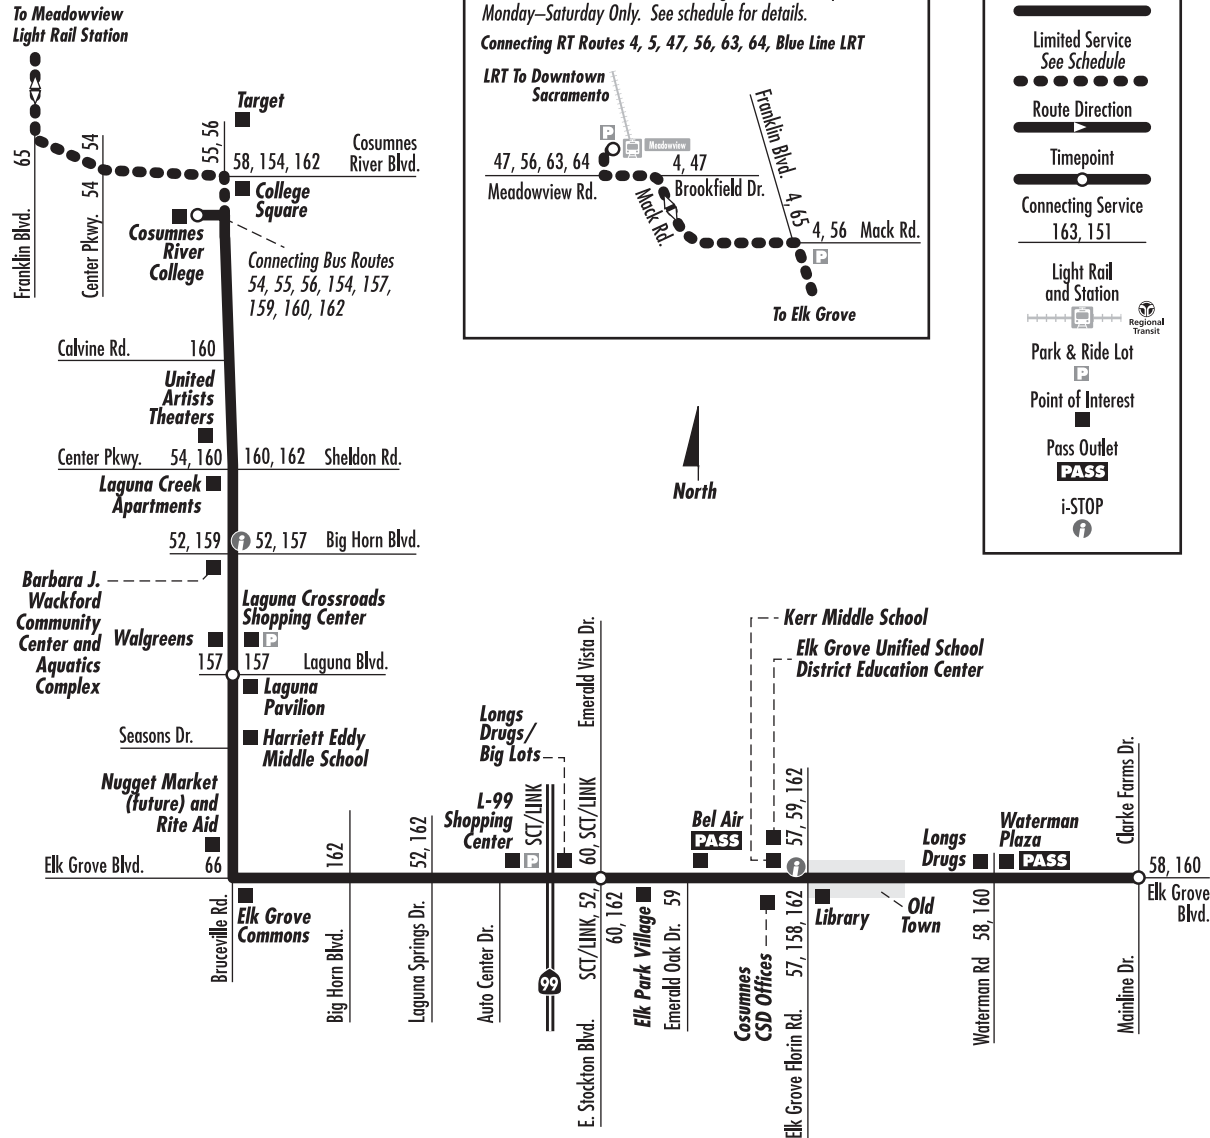

Local Route: 156 – Bruceville/Elk Grove Blvd.

Meadowview LRT Station Detail

Route 156 service to Meadowview Light Rail Station operates Monday–Saturday Only. See schedule for details.

Connecting RT Routes 4, 5, 47, 56, 63, 64, Blue Line LRT

LRT To Downtown Sacramento

LEGEND

- Bus Route
- Limited Service See Schedule
- Route Direction
- Timepoint
- Connecting Service 163, 151
- Light Rail and Station
- Park & Ride Lot
- Point of Interest
- Pass Outlet **PASS**
- i-STOP

Local routes do not operate on weekends or Federal holidays

Times in tinted block are for RT Blue Line Light Rail and Route 56 CRC-Pocket.

When **e-tran** Route 156 does not go to Meadowview Light Rail Station, transfer to RT Route 56 at Cosumnes River College. **e-tran** Route 156 will wait for RT Route 56.