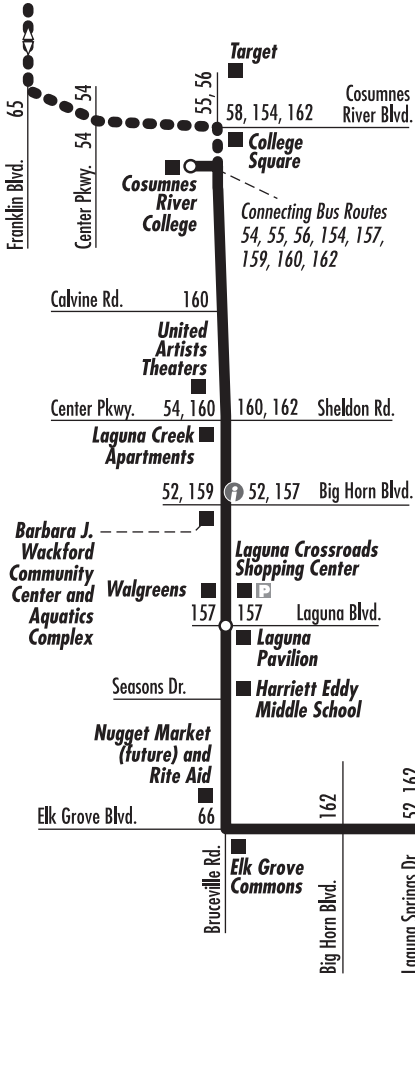

Local Route: 156 – Bruceville/Elk Grove Blvd.

To Meadowview Light Rail Station

Meadowview LRT Station Detail

Route 156 service to Meadowview Light Rail Station operates Monday–Saturday Only. See schedule for details.

Connecting RT Routes 4, 5, 47, 56, 63, 64, Blue Line LRT

LRT To Downtown Sacramento

Meadowview Rd. 47, 56, 63, 64
Meadowview
4, 47
Franklin Blvd.
4, 56
Mack Rd.
To Elk Grove

LEGEND

- Bus Route
- Limited Service See Schedule
- Route Direction
- Timepoint
- Connecting Service 163, 151
- Light Rail and Station
- Park & Ride Lot
- Point of Interest
- Pass Outlet **PASS**
- i-STOP