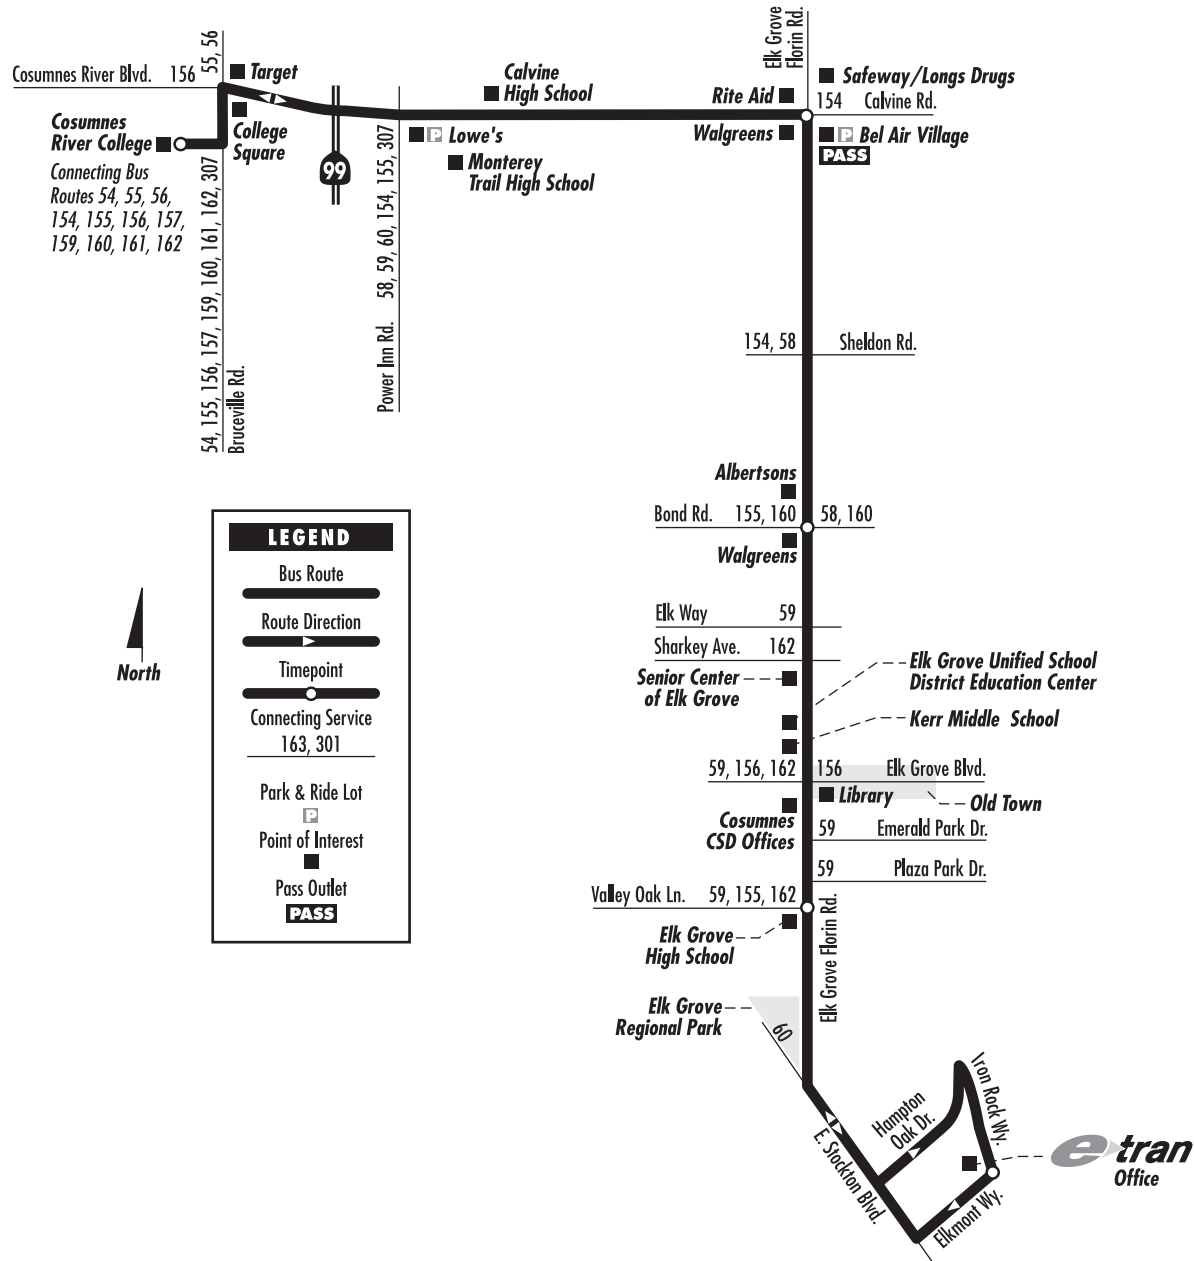

Local Route: 158 – Elk Grove Florin

LEGEND

- Bus Route
- Route Direction
- Timepoint
- Connecting Service 163, 301
- Park & Ride Lot
- Point of Interest
- Pass Outlet **PASS**

Local Route: 158 – Elk Grove Florin

Monday – Friday: Southbound to Southeast Elk Grove

Monday – Friday: Northbound to Cosumnes River College

Time	Elk Grove Florin Rd. at Calvin Rd.	Elk Grove Florin Rd. at Bond Rd.	Elk Grove Florin Rd. at Valley Oak Ln. (Elk Grove H.S.)	e-tran Office Elkmont Wy. at Iron Rock Wy.
—	—	—	—	—
7:15	7:23	7:28	7:33	7:41
7:45	7:53	7:58	8:03	8:11
8:15	8:23	8:28	8:33	8:41
9:15	9:23	9:28	9:33	9:41
10:15	10:23	10:28	10:33	10:41
11:15	11:23	11:28	11:33	11:41
12:15	12:23	12:28	12:33	12:41
1:15	1:23	1:28	1:33	1:41
2:15	2:23	2:28	2:33	2:41
—	—	—	—	—
3:25	3:33	3:38	3:43	3:51
4:25	4:33	4:38	4:43	4:51
5:25	5:33	5:38	5:43	5:51
6:25	6:33	6:38	6:43	6:51

Time	Elk Grove Florin Rd. at Valley Oak Ln.	Elk Grove Florin Rd. at Bond Rd.	Calvin Rd. at Elk Grove Florin Rd.	Cosumnes River College
6:47	6:52	6:56	7:01	7:14
7:17	7:22	7:26	7:31	7:44
7:46	7:51	7:55	8:00	8:13
8:46	8:51	8:55	9:00	9:13
9:46	9:51	9:55	10:00	10:13
10:46	10:51	10:55	11:00	11:13
11:46	11:51	11:55	12:00	12:13
12:46	12:51	12:55	1:00	1:13
1:46	1:51	1:55	2:00	2:13
2:46	2:51	2:55	3:00	3:13
3:13	3:18	3:24	3:32	3:45
3:56	4:01	4:05	4:10	4:23
4:56	5:01	5:05	5:10	5:23
5:56	6:01	6:05	6:10	6:23
—	—	—	—	—