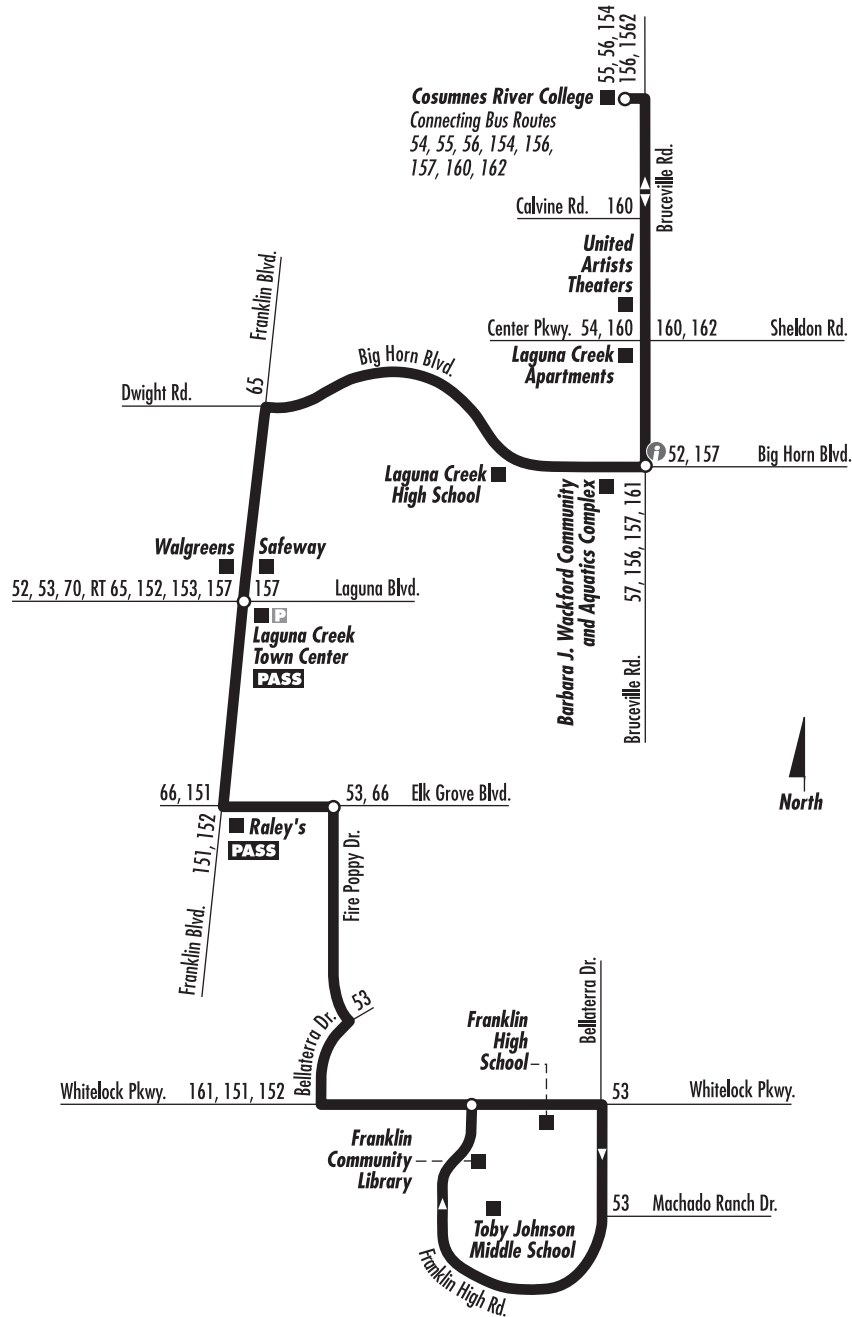

Local Route: 159 – Whitelock Pkwy/Franklin

Local Route: 159 – Whitelock Pkwy/Franklin

Monday – Friday: Southbound to Whitelock Pkwy.

Monday – Friday: Northbound to Cosumnes River College

Cosumnes River College	Big Horn Blvd. at Bruceville Rd.	Franklin Blvd. at Laguna Blvd.	Fire Poppy Dr. at Elk Grove Blvd.	Whitelock Pkwy. at Franklin High Rd. (in front of Franklin High School)	Whitelock Pkwy. at Franklin High Rd. (in front of Franklin High School)	Franklin High Rd. at Whitelock Pkwy. (Franklin Community Library)	Fire Poppy Dr. at Elk Grove Blvd.	Franklin Blvd. at Laguna Blvd.	Bruceville Rd. at Big Horn Blvd.	Cosumnes River College	
—	—	—	—	6:29	6:29	6:29	6:39	6:49	6:54	7:01	7:13
—	—	—	—	6:59	6:59	6:59	7:09	7:19	7:24	7:31	7:50
7:15	7:20	7:25	7:31	7:44	7:44	7:44	7:59	8:11	8:16	8:23	8:35
7:45	7:50	7:55	8:01	8:14	—	—	—	—	—	—	—
8:15	8:20	8:25	8:31	8:37	8:37	8:37	8:45	8:50	8:55	9:02	9:13
8:15	8:20	8:25	8:31	8:37	8:37	8:37	8:45	8:50	8:55	9:02	9:13
9:15	9:20	9:25	9:31	9:37	9:37	9:37	9:45	9:50	9:55	10:02	10:13
10:15	10:20	10:25	10:31	10:37	10:37	10:37	10:45	10:50	10:55	11:02	11:13
11:15	11:20	11:25	11:31	11:37	11:37	11:37	11:45	11:50	11:55	12:02	12:13
<b>12:15</b>	<b>12:20</b>	<b>12:25</b>	<b>12:31</b>	<b>12:37</b>	<b>12:37</b>	<b>12:37</b>	<b>12:45</b>	<b>12:50</b>	<b>12:55</b>	<b>1:02</b>	<b>1:13</b>
1:15	1:20	1:25	1:31	1:37	1:37	1:37	1:45	1:50	1:55	2:02	2:13
2:15	2:20	2:25	2:31	2:37	2:37	2:37	2:55	3:00	3:05	3:15	3:24
—	—	—	—	—	—	—	3:15	3:35	3:40	3:48	4:00
3:25	3:30	3:35	3:41	3:47	3:47	3:47	3:55	4:00	4:05	4:12	4:23
4:25	4:30	4:35	4:41	4:47	4:47	4:47	4:55	5:00	5:05	5:12	5:23
5:25	5:30	5:35	5:41	5:47	5:47	5:47	5:55	6:00	6:05	6:12	6:23
6:25	6:30	6:35	6:41	6:47	6:47	6:47	6:55	—	—	—	—

Local routes do not operate on weekends or Federal holidays

Local routes do not operate on weekends or the following Federal holidays: New Year's Day, Martin Luther King Jr. Day, President's Day, Memorial Day, Independence Day, Labor Day, Thanksgiving Day and Christmas Day.