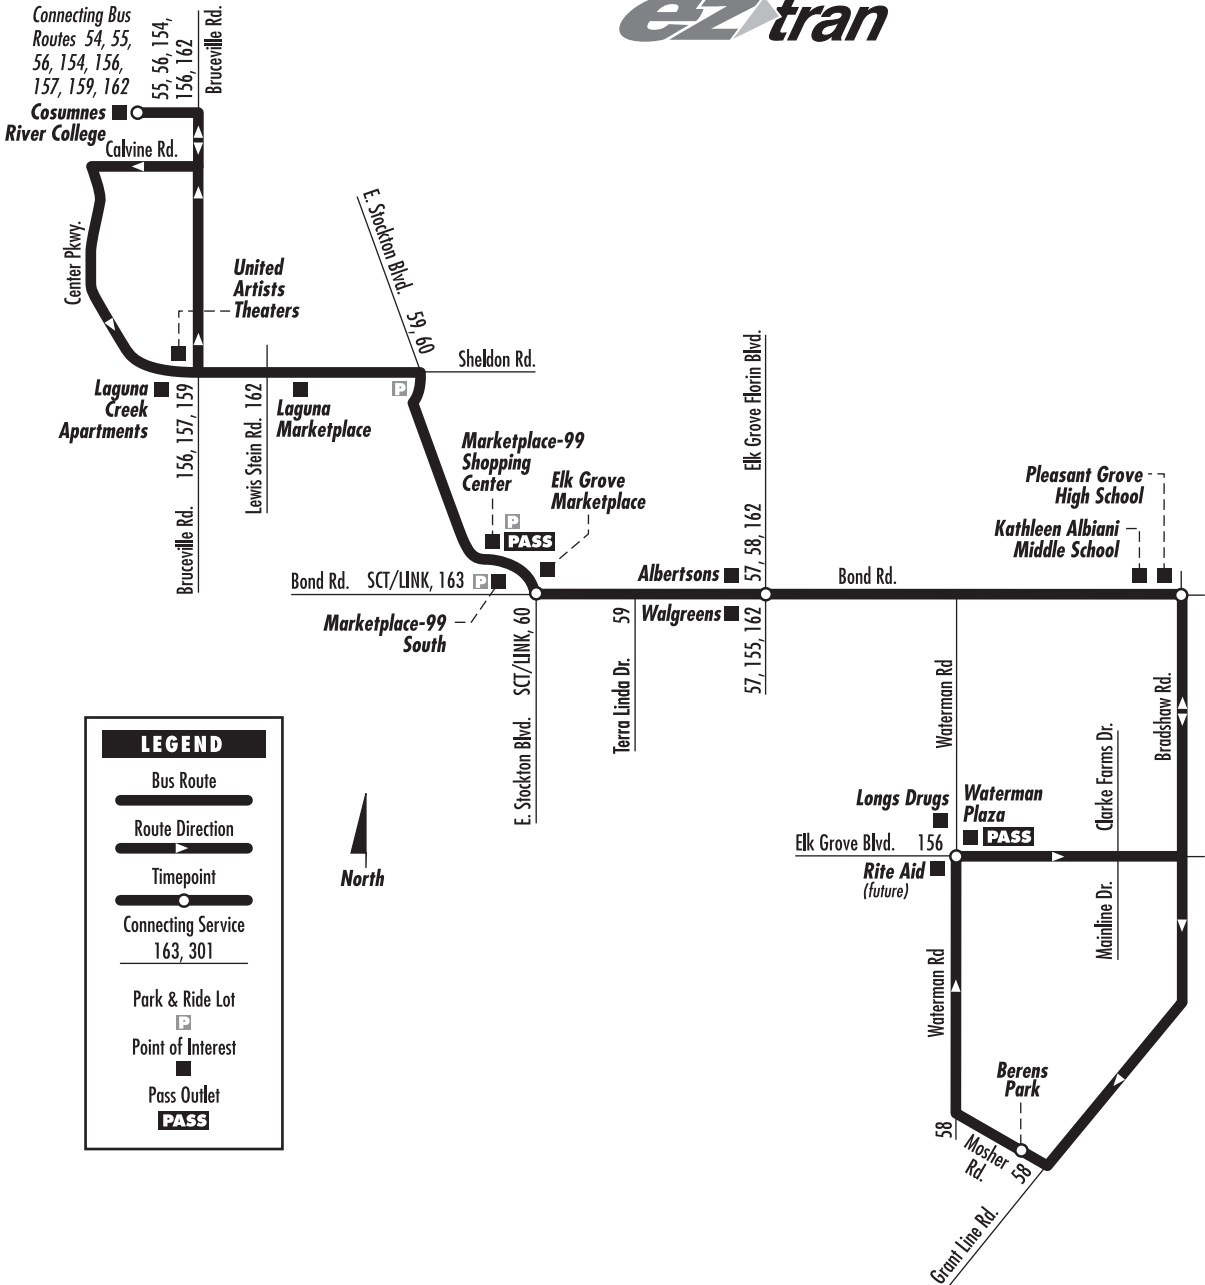

Neighborhood Route: 160 – Bond

Monday – Friday: Eastbound to East Elk Grove

Monday – Friday: Westbound to Cosumnes River College

Cosumnes River College	Bond Rd. at E. Stockton Blvd.	Bond Rd. at Elk Grove Florin Rd.	Bradshaw Rd. at Bond Rd.	Mosher Rd. at Berens Park	Elk Grove Blvd. at Waterman Rd.
—	—	—	—	6:39	6:40
7:15	7:26	7:31	7:37	7:39	7:40
8:15	8:26	8:31	8:37	8:39	8:40
9:15	9:26	9:31	9:37	9:39	9:40
11:15	11:26	11:31	11:37	11:39	11:40
1:15	1:26	1:31	1:37	1:39	1:40
2:15	2:26	2:31	2:37	2:39	2:40
3:25	3:36	3:41	3:47	3:49	3:50
4:25	4:36	4:41	4:47	4:49	4:50
5:25	5:36	5:41	5:47	5:49	5:50
6:25	6:36	6:41	6:47	6:49	6:50

Elk Grove Blvd. at Waterman Rd.	Bond Rd. at Bradshaw Rd.	Bond Rd. at Elk Grove Florin Rd.	E. Stockton Blvd. at Bond Rd.	Cosumnes River College
6:46	6:49	6:55	7:01	7:13
7:46	7:49	7:55	8:01	8:13
8:46	8:49	8:55	9:01	9:13
9:46	9:49	9:55	10:01	10:13
11:46	11:49	11:55	12:01	12:13
1:46	1:49	1:55	2:01	2:13
2:46	2:49	2:55	3:01	3:18
3:56	3:59	4:05	4:11	4:18
4:56	4:59	5:05	5:11	5:18
5:56	5:59	6:05	6:11	6:18
—	—	—	—	—

Neighborhood routes do not operate on weekends or Federal holidays

Route Deviations: Route 160 offers a special service called a route deviation. This route may “deviate” or travel off route up to 3/4-mile to pick up and drop off passengers who are ADA certified. Reservations must be made at least 1 day prior to travel by calling (916) 687-3081. An additional 50 cent fare is required for route deviations.

Neighborhood routes do not operate on weekends or the following Federal holidays: New Year’s Day, Martin Luther King Jr. Day, President’s Day, Memorial Day, Independence Day, Labor Day, Thanksgiving Day and Christmas Day.