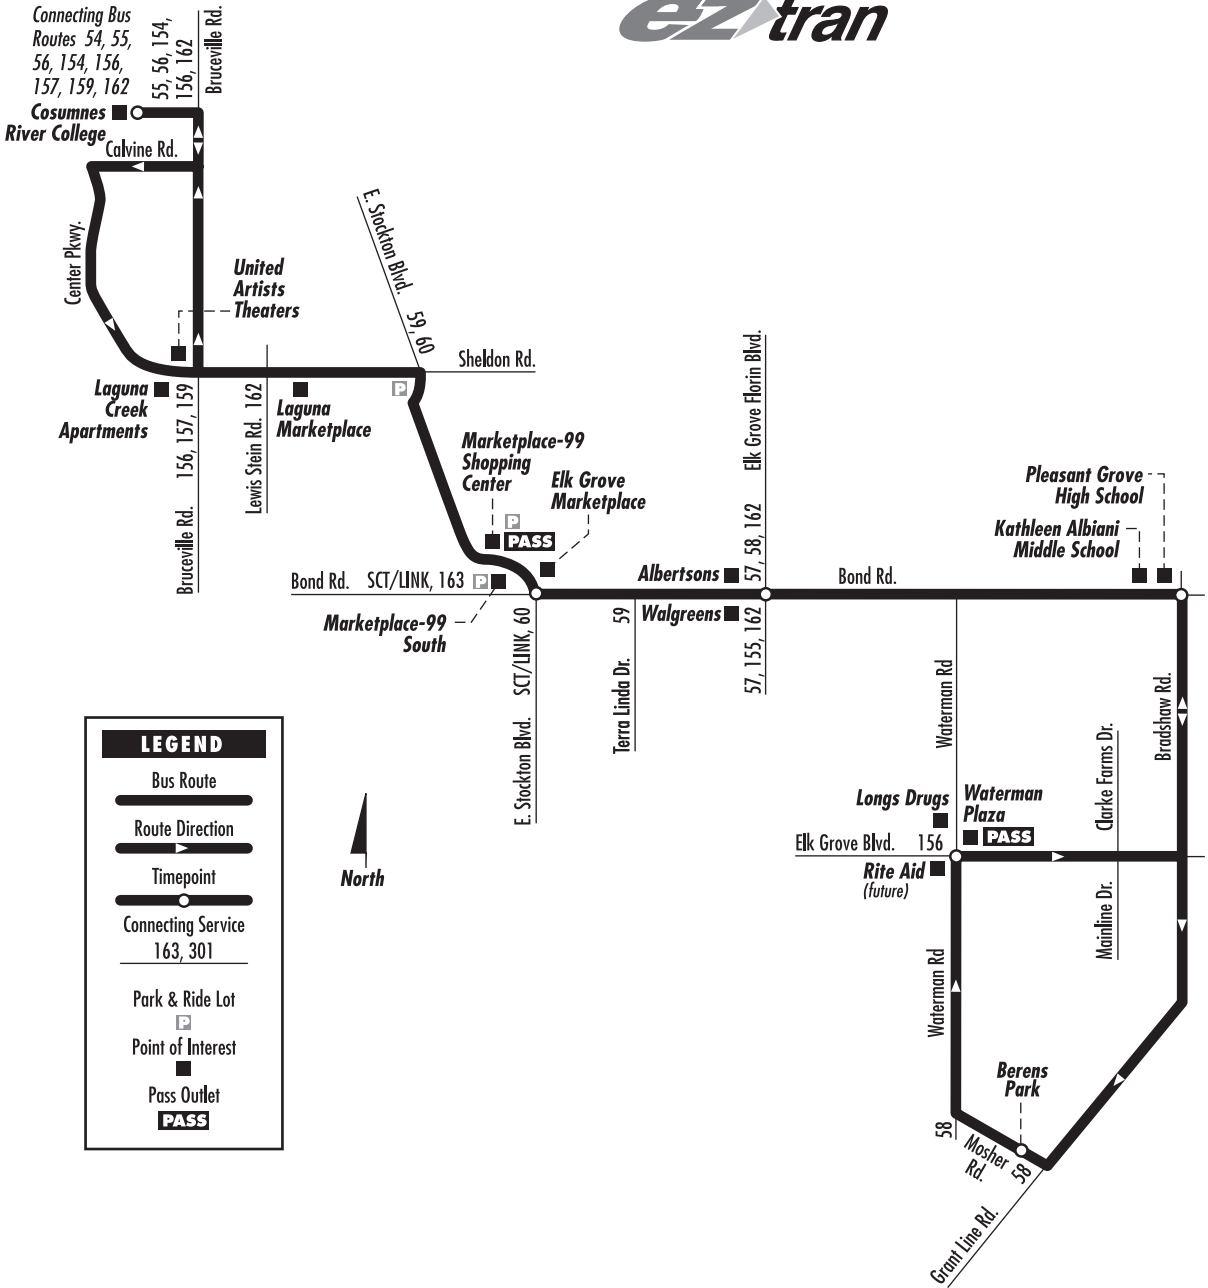

Neighborhood Route: 160 – Bond

LEGEND

- Bus Route
- Route Direction
- Timepoint
- Connecting Service 163, 301
- Park & Ride Lot
- Point of Interest
- Pass Outlet

Monday – Friday: Eastbound to East Elk Grove

Cosumnes River College	Bond Rd. at E. Stockton Blvd.	Bond Rd. at Elk Grove Florin Rd.	Bradshaw Rd. at Bond Rd.	Mosher Rd. at Berens Park	Elk Grove Blvd. at Waterman Rd.
—	—	—	—	6:39	6:40
7:15	7:26	7:31	7:37	7:39	7:40
8:15	8:26	8:31	8:37	8:39	8:40
9:15	9:26	9:31	9:37	9:39	9:40
11:15	11:26	11:31	11:37	11:39	11:40
1:15	1:26	1:31	1:37	1:39	1:40
2:15	2:26	2:31	2:37	2:39	2:40
3:25	3:36	3:41	3:47	3:49	3:50
4:25	4:36	4:41	4:47	4:49	4:50
5:25	5:36	5:41	5:47	5:49	5:50
6:25	6:36	6:41	6:47	6:49	6:50

Monday – Friday: Westbound to Cosumnes River College

Elk Grove Blvd. at Waterman Rd.	Bond Rd. at Bradshaw Rd.	Bond Rd. at Elk Grove Florin Rd.	E. Stockton Blvd. at Bond Rd.	Cosumnes River College
6:46	6:49	6:55	7:01	7:13
7:46	7:49	7:55	8:01	8:13
8:46	8:49	8:55	9:01	9:13
9:46	9:49	9:55	10:01	10:13
11:46	11:49	11:55	12:01	12:13
1:46	1:49	1:55	2:01	2:13
2:46	2:49	2:55	3:01	3:18
3:56	3:59	4:05	4:11	4:18
4:56	4:59	5:05	5:11	5:18
5:56	5:59	6:05	6:11	6:18
—	—	—	—	—

Neighborhood routes do not operate on weekends or Federal holidays

Route Deviations: Route 160 offers a special service called a route deviation. This route may “deviate” or travel off route up to 3/4-mile to pick up and drop off passengers who are ADA certified. Reservations must be made at least 1 day prior to travel by calling (916) 687-3081. An additional 50 cent fare is required for route deviations.