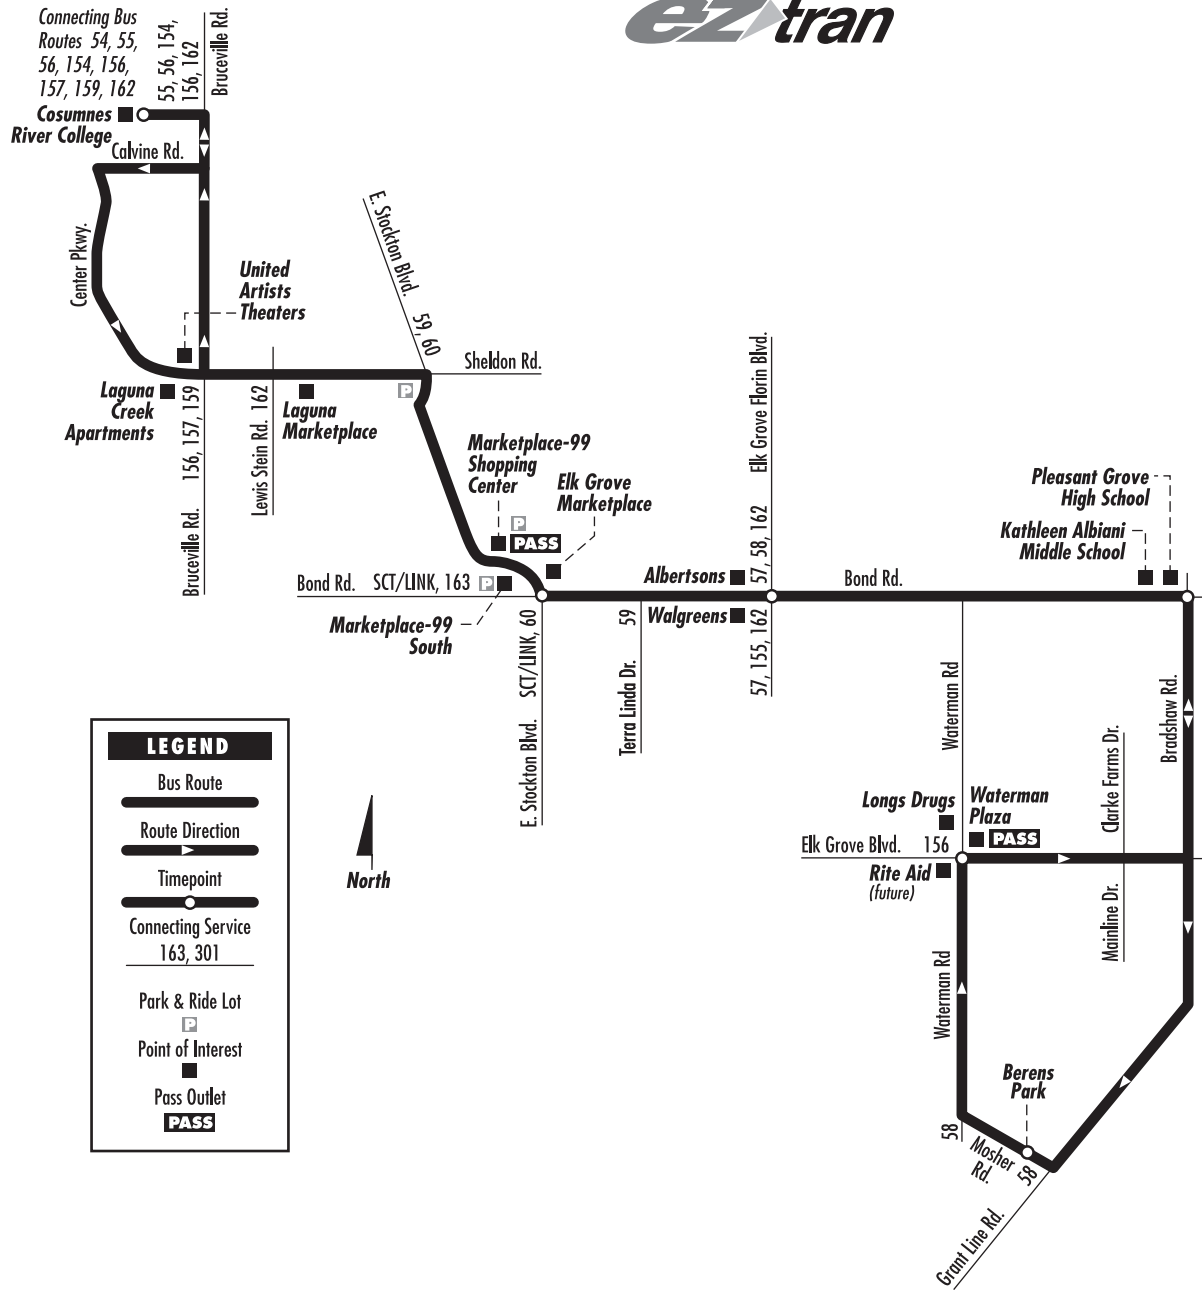

Neighborhood Route: 160 – Bond

Monday – Friday: Eastbound to East Elk Grove

Cosumnes River College	Bond Rd. at E. Stockton Blvd.	Bond Rd. at Elk Grove Florin Rd.	Bradshaw Rd. at Bond Rd.	Mosher Rd. at Berens Park	Elk Grove Blvd. at Waterman Rd.
—	—	—	—	6:39	6:40
7:15	7:26	7:31	7:37	7:39	7:40
8:15	8:26	8:31	8:37	8:39	8:40
9:15	9:26	9:31	9:37	9:39	9:40
11:15	11:26	11:31	11:37	11:39	11:40
1:15	1:26	1:31	1:37	1:39	1:40
2:15	2:26	2:31	2:37	2:39	2:40
3:25	3:36	3:41	3:47	3:49	3:50
4:25	4:36	4:41	4:47	4:49	4:50
5:25	5:36	5:41	5:47	5:49	5:50
6:25	6:36	6:41	6:47	6:49	6:50

Monday – Friday: Westbound to Cosumnes River College

Elk Grove Blvd. at Waterman Rd.	Bond Rd. at Bradshaw Rd.	Bond Rd. at Elk Grove Florin Rd.	E. Stockton Blvd. at Bond Rd.	Cosumnes River College
6:46	6:49	6:55	7:01	7:13
7:46	7:49	7:55	8:01	8:13
8:46	8:49	8:55	9:01	9:13
9:46	9:49	9:55	10:01	10:13
11:46	11:49	11:55	12:01	12:13
1:46	1:49	1:55	2:01	2:13
2:46	2:49	2:55	3:01	3:18
3:56	3:59	4:05	4:11	4:18
4:56	4:59	5:05	5:11	5:18
5:56	5:59	6:05	6:11	6:18
—	—	—	—	—

Neighborhood routes do not operate on weekends or Federal holidays

Route Deviations: Route 160 offers a special service called a route deviation. This route may “deviate” or travel off route up to 3/4-mile to pick up and drop off seniors (age 62 or older) and persons with disabilities who possess a valid **e-van** eligibility card. Reservations must be made at least one hour in advance by calling (916) 687-081 or simply asking the bus operator. An additional 50 cent fare is required for route deviations.

Neighborhood routes do not operate on weekends or the following Federal holidays: New Year’s Day, Martin Luther King Jr. Day, President’s Day, Memorial Day, Independence Day, Labor Day, Thanksgiving Day and Christmas Day.