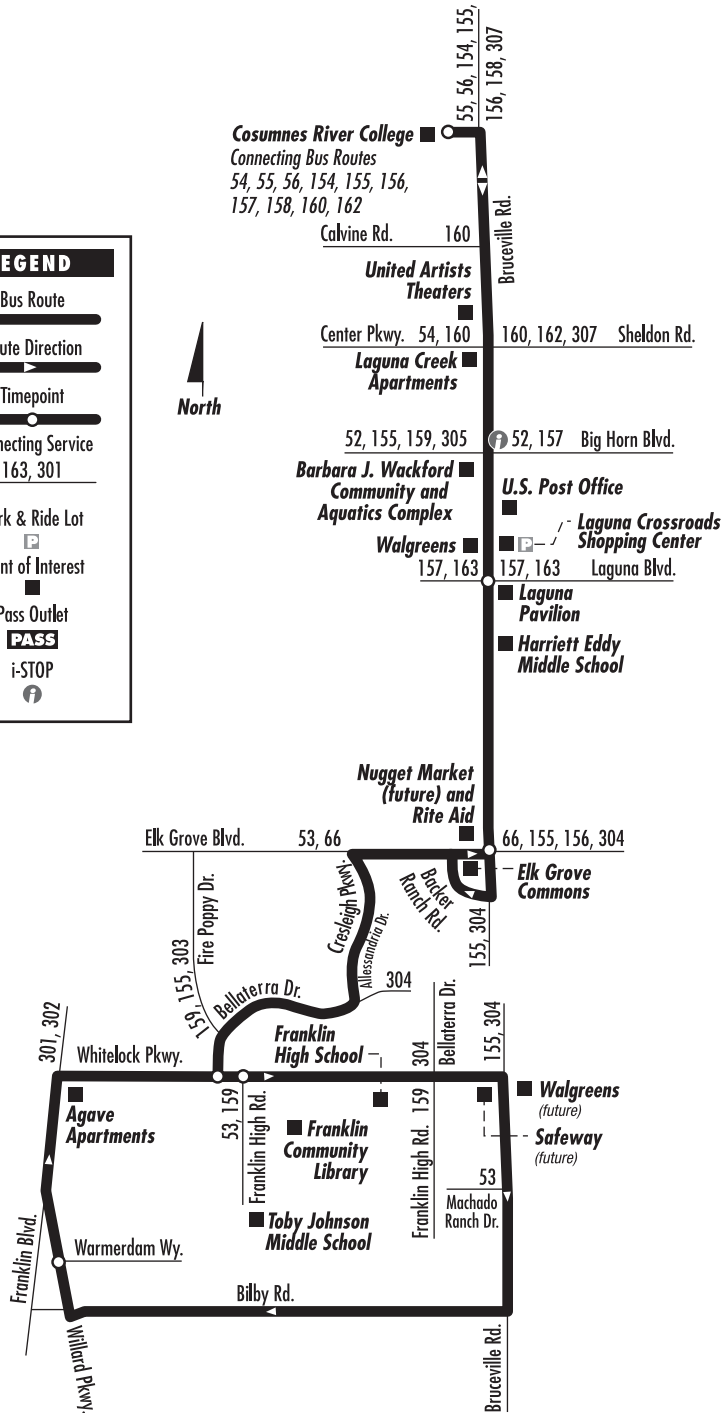

LEGEND

- Bus Route
- Route Direction
- Timepoint
- Connecting Service 163, 301
- Park & Ride Lot
- Point of Interest
- Pass Outlet
- PASS**
- i-STOP

Monday – Friday: Southbound to Franklin

Monday – Friday: Northbound to Cosumnes River College

Cosumnes River College	Bruceville Rd. at Laguna Blvd.	Bruceville Rd. at Elk Grove Blvd.	Whitelock Pkwy. at Franklin High Rd. (Franklin Community Library)	Willard Pkwy. at Warmerdam Wy.
—	—	—	—	—
7:15	7:23	7:29	7:37	7:45
8:15	8:23	8:29	8:37	8:45

Willard Pkwy. at Warmerdam Wy.	Bellaterra Dr. at Whitelock Pkwy.	Bruceville Rd. at Elk Grove Blvd.	Bruceville Rd. at Laguna Blvd.	Cosumnes River College
6:45	6:53	6:59	7:05	7:13
7:45	7:53	7:59	8:05	8:13
8:45	8:53	8:59	9:05	9:13

This route does not operate on Saturdays, Sundays or holidays.

Holidays with no service include New Year's Day, Dr. Martin Luther King Jr. Day, President's Day, Memorial Day, Independence Day, Labor Day, Veteran's Day, Thanksgiving Day, the day after Thanksgiving, Christmas Eve, Christmas Day and New Year's Eve.