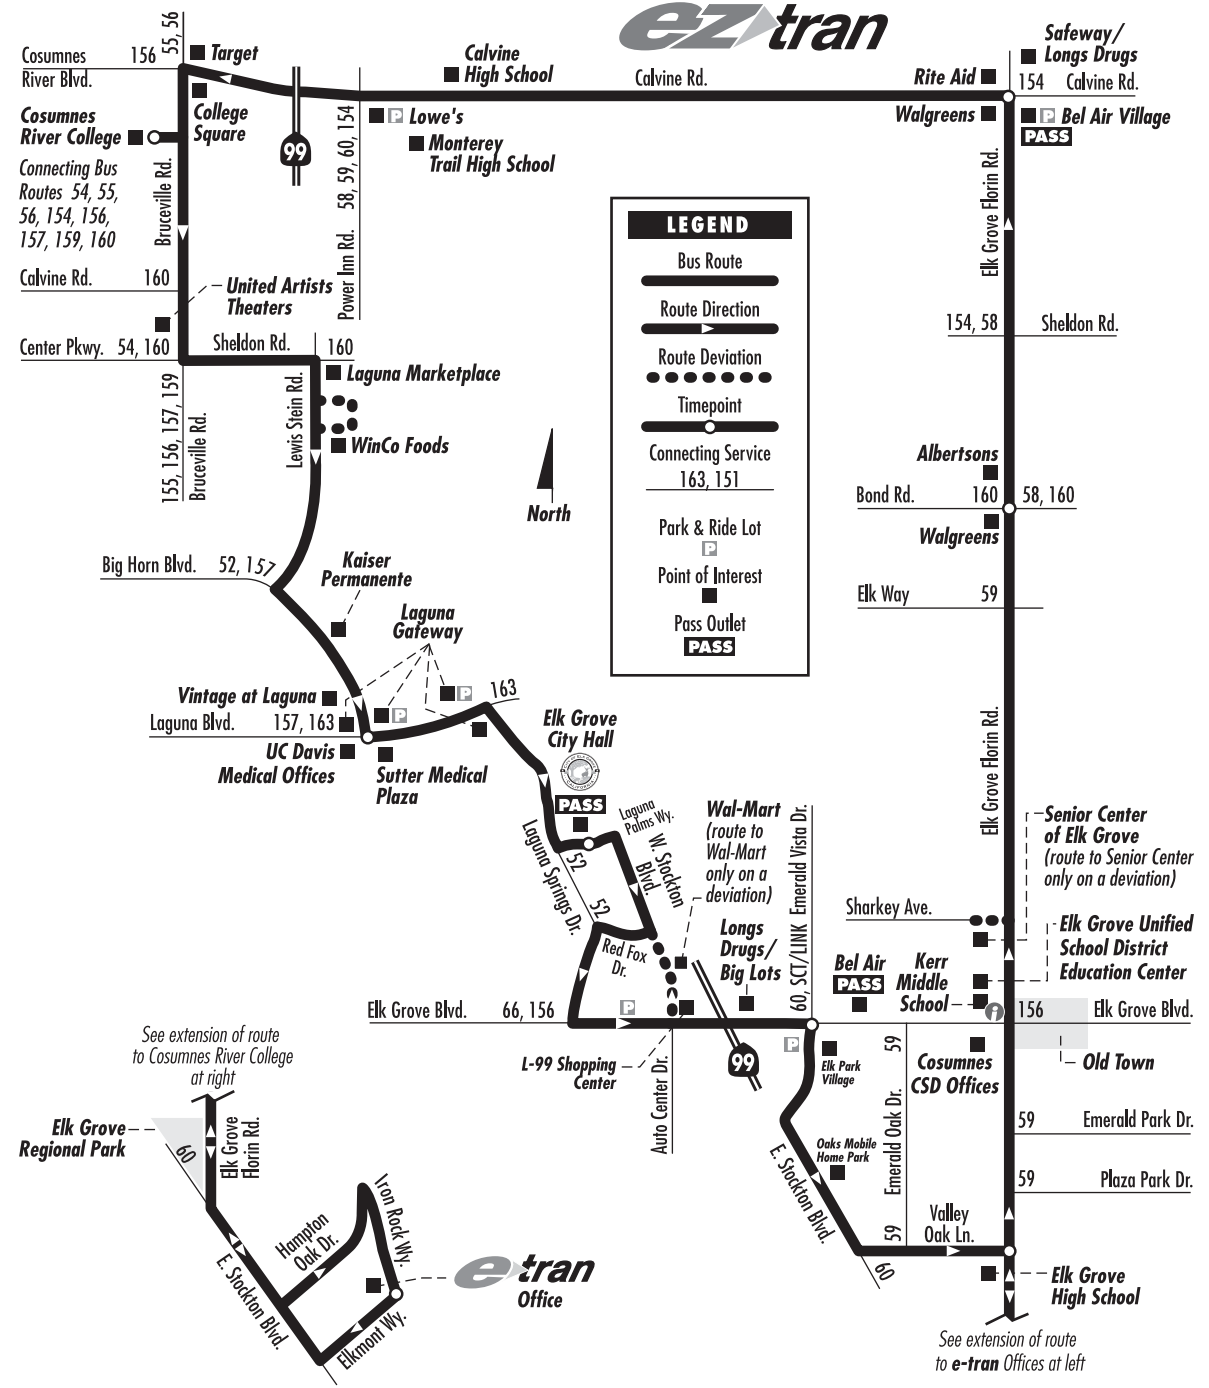

Neighborhood Route: 162 – Elk Grove Florin

Neighborhood Route: 162 – Elk Grove Florin

Part of this schedule was formerly Route 158

Monday – Friday: Southbound to southeast Elk Grove

e-tran Office Elkmont Wy at Iron Rock Wy.	Elk Grove Florin Rd. at Valley Oak Ln. (Elk Grove High School)	Elk Grove Florin Rd. at Bond Rd.	Elk Grove Florin Rd. at Calvine Rd.	Cosumnes River College
6:35	6:43	6:48	6:53	7:01
7:33	7:41	7:46	7:51	7:59
8:31	8:39	8:44	8:49	8:57
9:29	9:37	9:42	9:47	9:55
10:27	10:35	10:40	10:45	10:53
11:25	11:33	11:38	11:43	11:51
12:23	12:31	12:36	12:41	12:49
1:21	1:29	1:34	1:39	1:47
2:19	2:27	2:32	2:37	2:45
3:17	3:25	3:30	3:35	3:43
4:15	4:23	4:28	4:33	4:41
5:13	5:21	5:26	5:31	5:39
6:11	6:19	6:24	6:29	6:37

Monday – Friday: Northbound to Cosumnes River College

Cosumnes River College	Laguna Blvd at Big Horn Dr.	Laguna Palms Wy. at Laguna Springs Dr. (Elk Grove City Hall)	Elk Grove Florin Rd. at Emerald Vista Dr.	e-tran Office Elkmont Wy at Iron Rock Wy.
7:01	7:08	7:12	7:18	7:28
7:59	8:06	8:10	8:16	8:26
8:57	9:04	9:08	9:14	9:24
9:55	10:02	10:06	10:12	10:22
10:53	11:00	11:04	11:10	11:20
11:51	11:58	12:02	12:08	12:18
12:49	12:56	1:00	1:06	1:16
1:47	1:54	1:58	2:04	2:14
2:45	2:52	2:56	3:02	3:12
3:43	3:50	3:54	4:00	4:10
4:41	4:48	4:52	4:58	5:08
5:39	5:46	5:50	5:56	6:06
6:37	6:44	6:48	6:54	7:04

Neighborhood routes do not operate on weekends or Federal holidays

Route Deviations: Route 162 offers a special service called a route deviation. This route may "deviate" or travel off route up to 3/4-mile to pick up and drop off seniors (age 62 or older) and persons with disabilities who possess a valid e-van eligibility card. Reservations must be made at least one hour in advance by calling (916) 687-081 or simply asking the bus operator. An additional 50 cent fare is required for route deviations.