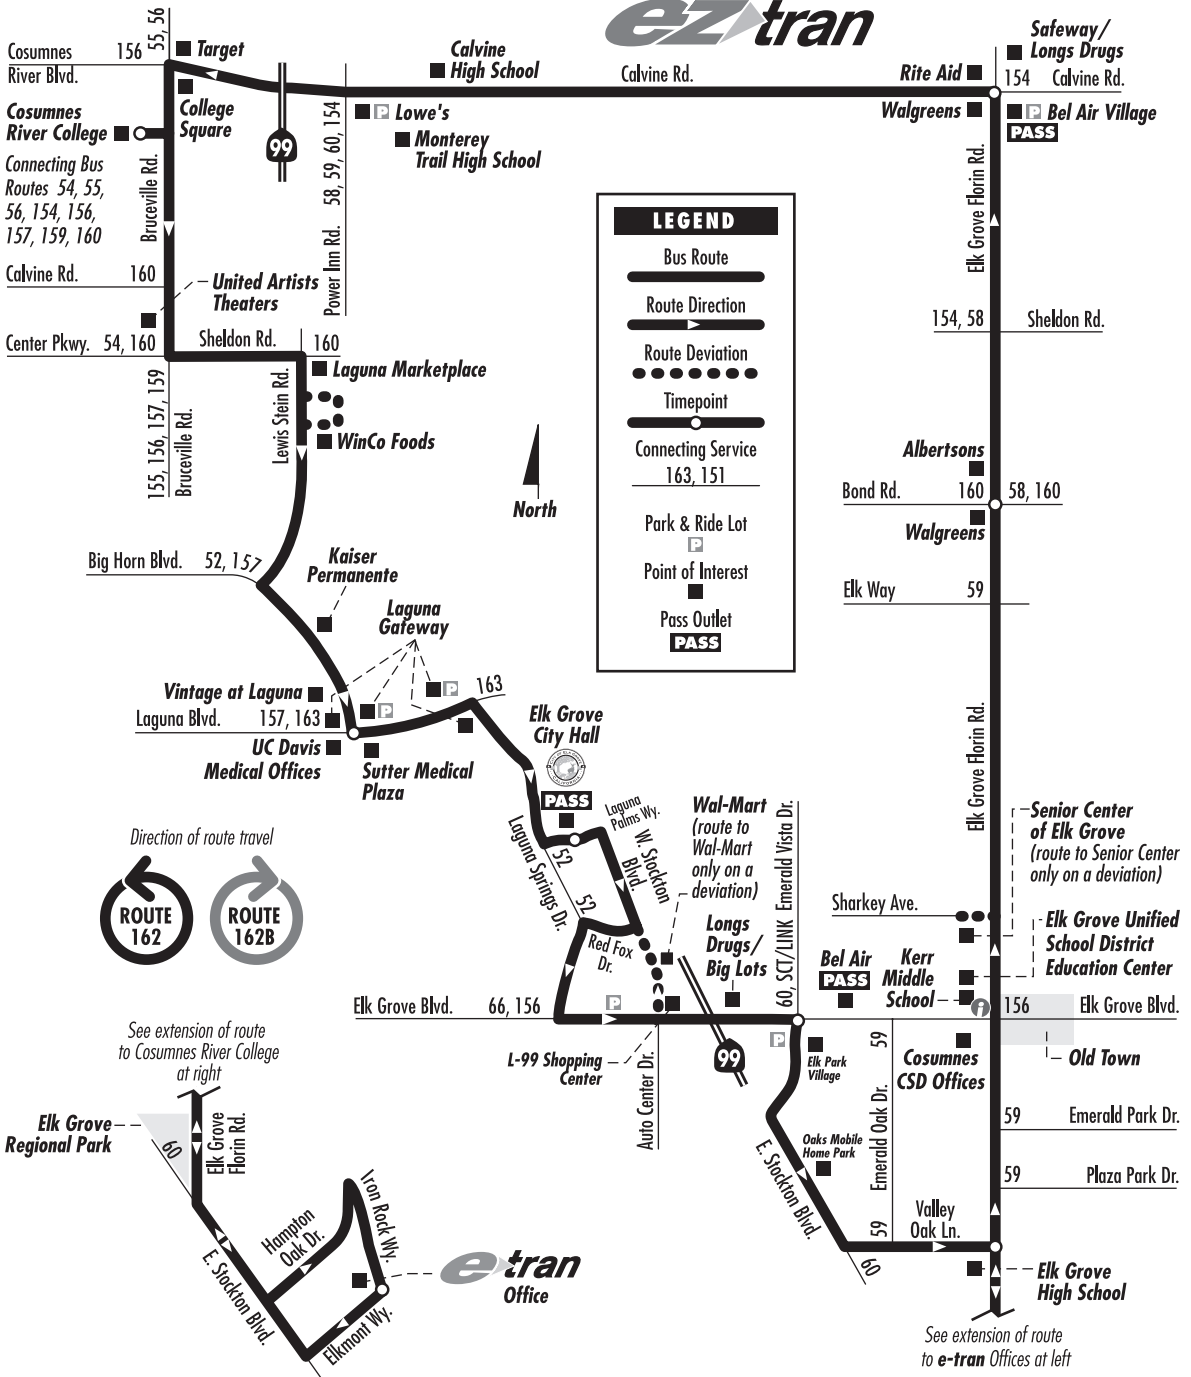

# Neighborhood Route: 162 – Elk Grove Florin

**Monday – Friday: Northbound to Cosumnes River College**

e-tran Office Elkmont Wy. at Iron Rock Wy.	Elk Grove Florin Rd. at Tralee Way (Elk Grove High School)	Elk Grove Florin Rd. at Bond Rd.	Calvine Rd. at Elk Grove Florin Rd.	Cosumnes River College
6:25	6:31	6:38	6:46	7:01
7:35	7:41	7:48	7:56	8:11
8:45	8:51	8:58	9:06	9:21
9:55	10:01	10:08	10:16	10:31
11:05	11:11	11:18	11:26	11:41
<b>12:15</b>	<b>12:21</b>	<b>12:28</b>	<b>12:36</b>	<b>12:51</b>
<b>1:25</b>	<b>1:31</b>	<b>1:38</b>	<b>1:46</b>	<b>2:01</b>
<b>2:35</b>	<b>2:41</b>	<b>2:48</b>	<b>2:56</b>	<b>3:11</b>
<b>3:45</b>	<b>3:51</b>	<b>3:58</b>	<b>4:06</b>	<b>4:21</b>
<b>4:55</b>	<b>5:01</b>	<b>5:08</b>	<b>5:16</b>	<b>5:31</b>
<b>6:05</b>	<b>6:11</b>	<b>6:18</b>	<b>6:26</b>	<b>6:41</b>
<b>7:15</b>	<b>7:21</b>	<b>7:28</b>	<b>7:36</b>	<b>7:51</b>
<b>8:25</b>	<b>8:31</b>	<b>8:38</b>	<b>8:46</b>	<b>9:01</b>
<b>9:35</b>	<b>9:41</b>	<b>9:48</b>	<b>9:56</b>	<b>10:11</b>

**These two trips run in a clockwise direction on Route 162**

**Monday – Friday: Northbound to Cosumnes River College**

e-tran Office Elkmont Wy. at Iron Rock Wy.	Elk Grove Blvd. at Emerald Vista Dr.	Laguna Palms Wy. at Laguna Springs Dr. (Elk Grove City Hall)	Big Horn Blvd. at Laguna Blvd.	Cosumnes River College
6:45	6:55	7:01	7:05	7:14
7:50	8:00	8:06	8:10	8:19

**Neighborhood routes do not operate on weekends or Federal holidays**

**Route Deviations:** Route 162 offers a special service called a route deviation. This route may “deviate” or travel off route up to 3/4-mile to pick up and drop off passengers who are ADA certified. Reservations must be made at least 1 day prior to travel by calling (916) 687-3081. An additional 50 cent fare is required for route deviations.