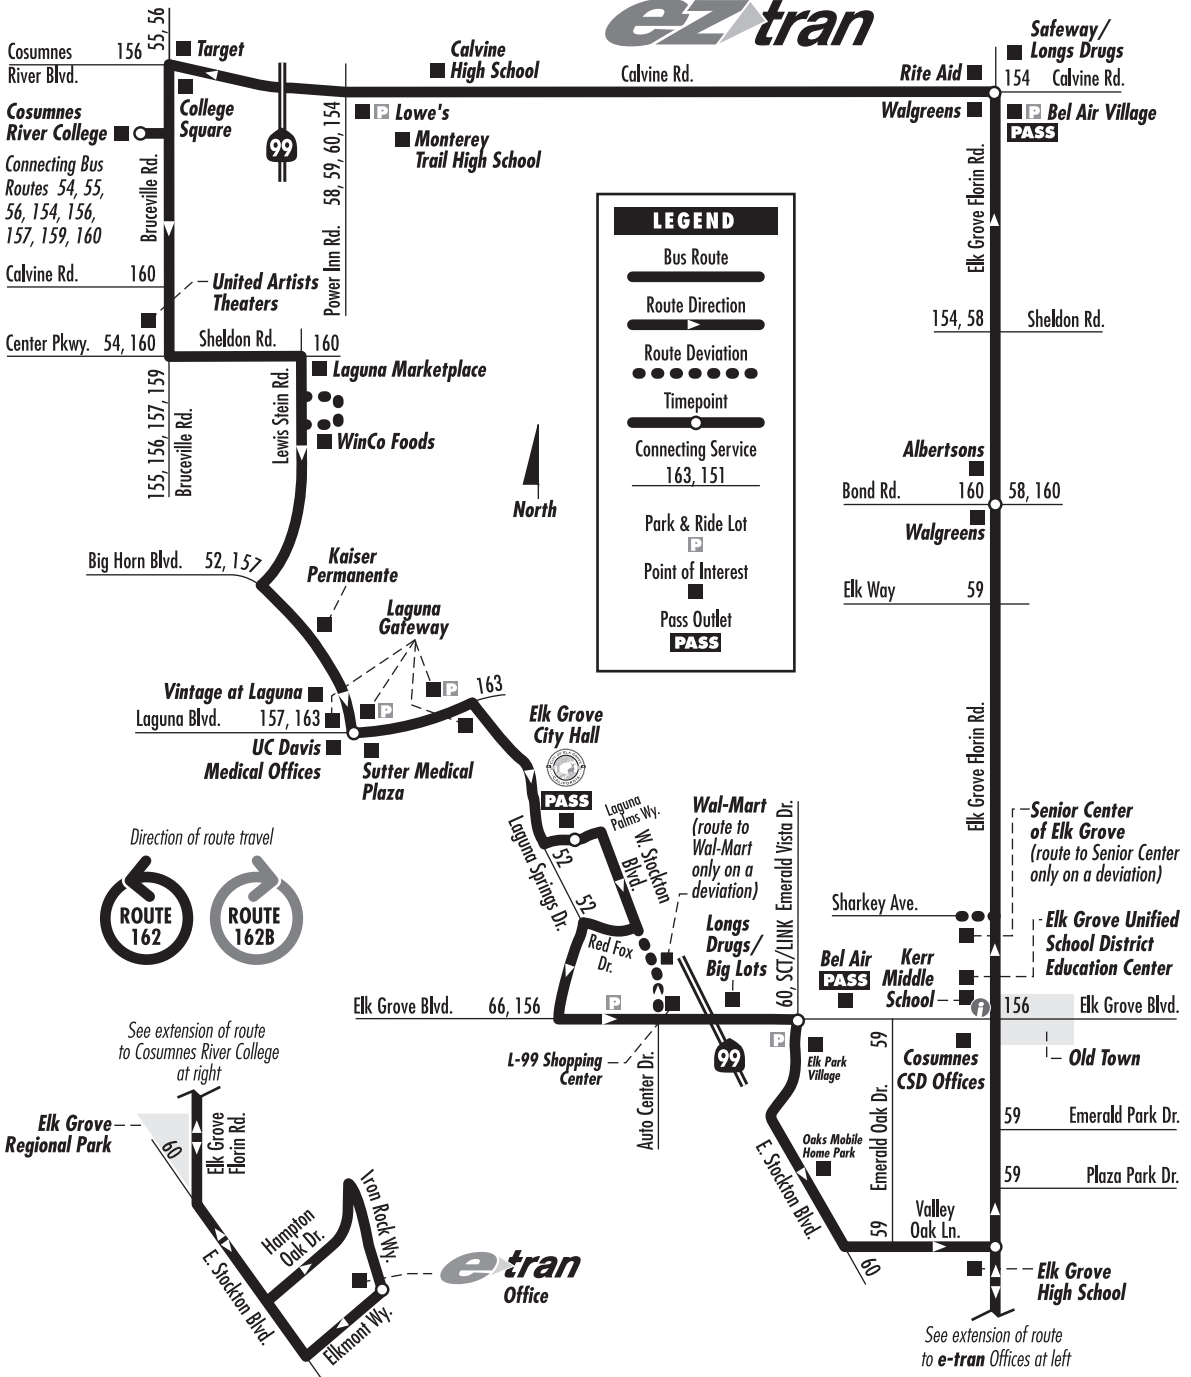

Neighborhood Route: 162 – Elk Grove Florin

Part of this schedule was formerly Route 158

Monday – Friday: Southbound to southeast Elk Grove

Monday – Friday: Northbound to Cosumnes River College

e-tran Office Elkmont Ww. at Iron Rock Ww.	Elk Grove Florin Rd. at Valley Oak Ln. (Elk Grove High School)	Elk Grove Florin Rd. at Bond Rd.	Elk Grove Florin Rd. at Calvine Rd.	Cosumnes River College	Cosumnes River College	Laguna Blvd at. Big Horn Dr.	Laguna Palms Ww. at Laguna Springs Dr. (Elk Grove City Hall)	Elk Grove Blvd. at Emerald Vista Dr.	e-tran Office Elkmont Ww. at Iron Rock Ww.
6:25	6:31	6:43	6:51	7:01	7:01	7:10	7:14	7:20	7:30
7:35	7:41	7:53	8:01	8:11	8:11	8:20	8:24	8:30	8:40
8:45	8:51	9:03	9:11	9:21	9:21	9:30	9:34	9:40	9:50
9:55	10:01	10:13	10:21	10:31	10:31	10:40	10:44	10:50	11:00
11:05	11:11	11:23	11:31	11:41	11:41	11:50	11:54	12:00	12:10
12:15	12:21	12:33	12:41	12:51	12:51	1:00	1:04	1:10	1:20
1:25	1:31	1:43	1:51	2:01	2:01	2:10	2:14	2:20	2:30
2:35	2:41	2:53	3:01	3:11	3:11	3:20	3:24	3:30	3:40
3:45	3:51	4:03	4:11	4:21	4:21	4:30	4:34	4:40	4:50
4:55	5:01	5:13	5:21	5:31	5:31	5:40	5:44	5:50	6:00
6:05	6:11	6:23	6:31	6:41	6:41	6:50	6:54	7:00	7:10

These two trips run in a clockwise direction on Route 162

Monday – Friday: Northbound to Cosumnes River College

Monday – Friday: Southbound to southeast Elk Grove

e-tran Office Elkmont Ww. at Iron Rock Ww.	Elk Grove Blvd. at Emerald Vista Dr.	Laguna Palms Ww. at Laguna Springs Dr. (Elk Grove City Hall)	Laguna Blvd at. Big Horn Dr.	Cosumnes River College	Cosumnes River College	Elk Grove Florin Rd. at Calvine Rd.	Elk Grove Florin Rd. at Bond Rd.	Elk Grove Florin Rd. at Valley Oak Ln. (Elk Grove High School)	e-tran Office Elkmont Ww. at Iron Rock Ww.
6:45	6:55	7:01	7:05	7:14	7:14	7:24	7:32	7:44	7:50
7:50	8:00	8:06	8:10	8:19	8:19	8:29	8:37	8:49	8:55