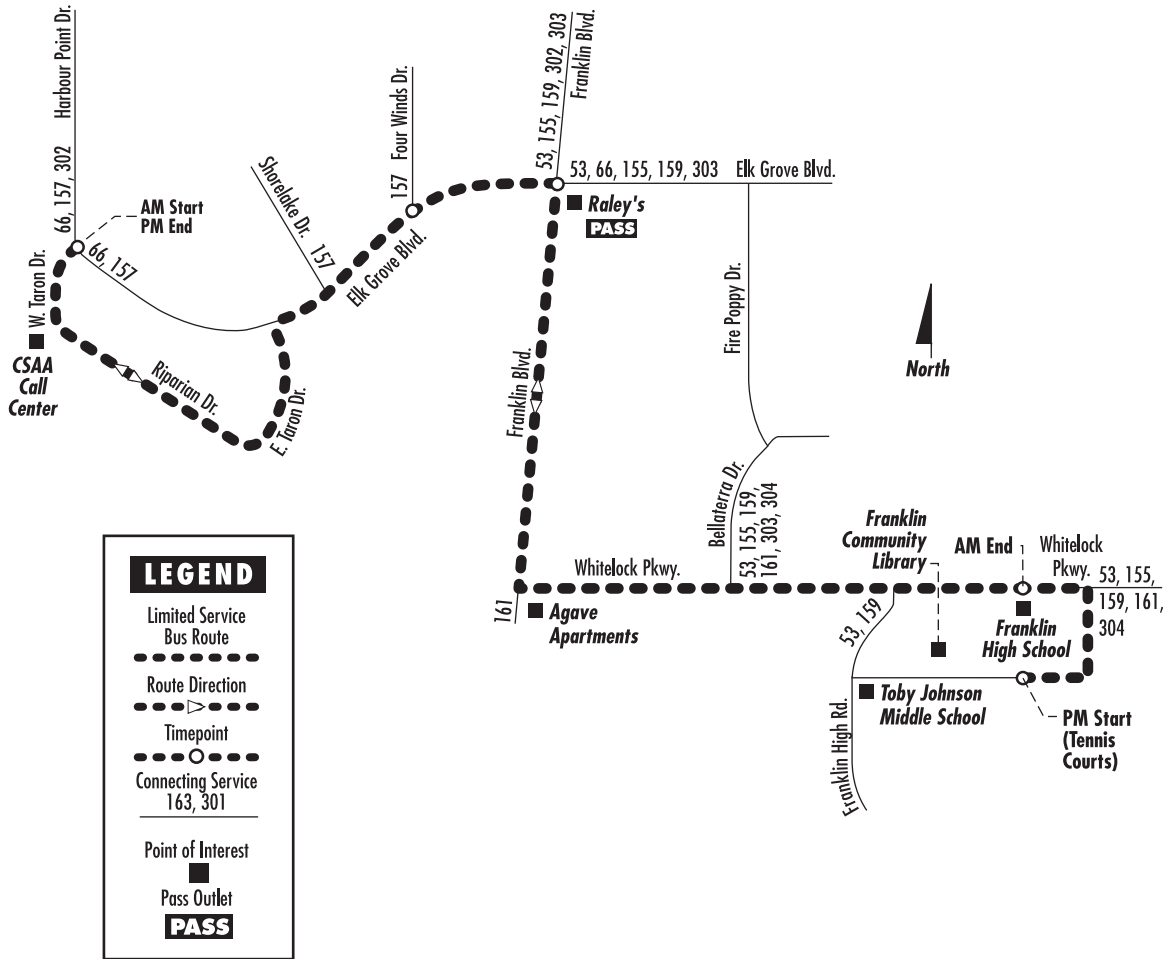

Local Supplemental Route: 301 – Stonelake

Local Supplemental Route: 301 – Stonelake

Monday – Friday: AM Southbound to Franklin High School

Footnotes	W. Taron Dr. at Elk Grove Blvd.	Elk Grove Blvd. at Four Winds Dr.	Franklin Blvd. at Elk Grove Blvd.	Whitelock Pkwy. at Franklin High Rd. (Franklin H.S.)
S	7:05	7:10	7:15	7:30
S	7:15	7:20	7:25	7:40
W	8:05	8:10	8:15	8:30

Monday – Friday: PM Northbound to Stonelake

Footnotes	Franklin High Rd. at Whitlock Pkwy. Tennis Courts	Elk Grove Blvd. at Franklin Blvd.	Elk Grove Blvd. at Four Winds Dr.	Harbour Point Dr. at Elk Grove Blvd.
M	12:30	12:40	12:45	1:00
S	3:15	3:25	3:30	3:45
	—	—	—	—

H.S. = High School

S = This trip operates mornings and afternoons on Monday, Tuesday, Thursday and Friday and only Wednesday afternoons during the school year.

M = This trip only operates on minimum days. The trip departing at **3:15 PM** will **NOT** operate.

W = This trip only operates on Wednesday mornings.

In the **PM**, this route may depart timepoints early.

For additional details on this route, please call e-tran at (916) 68E-TRAN (683-8726).

This route only operates from late August to mid-June and does not operate on Saturday, Sunday or holidays, which include: New Year's Day, Dr. Martin Luther King Jr. Day, Lincoln's Birthday, Washington's Birthday, Spring Break, Memorial Day, Independence Day, Labor Day, Veterans' Day, Thanksgiving Day, Winter Break and Christmas Day.