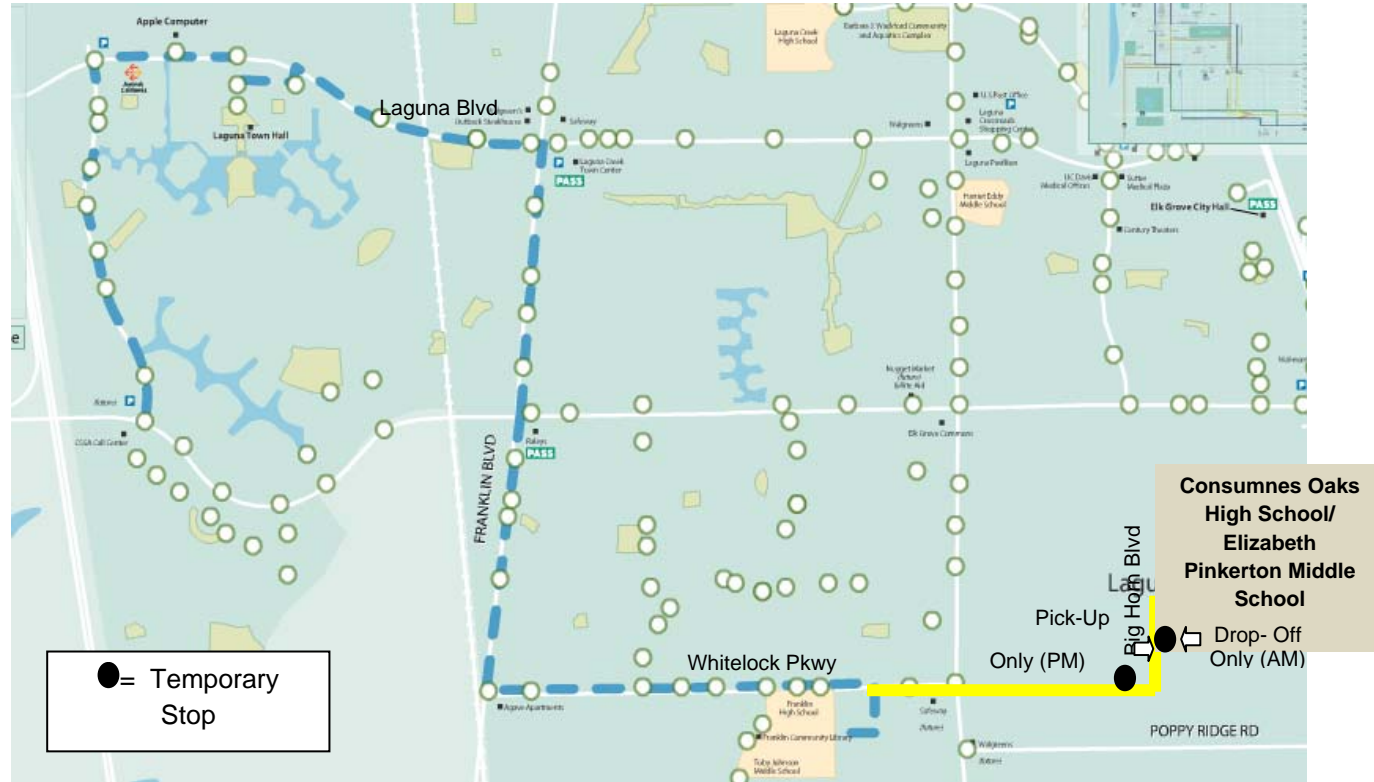

Local Supplemental Temporary Route: 302 – Stonelake (Effective: August 25, 2008)

Southbound to Franklin High – Consumnes Oaks High – Elizabeth Pinkerton Middle School						Northbound to Stonelake					
Footnotes	Harbour Point Dr @ Elk Grove Blvd	Laguna Town Hall (Vaux Ave @ Laguna Main St)	Franklin Blvd @ Laguna Blvd	Whitelock Pkwy @ Franklin High Rd (Franklin High School)	Big Horn Blvd @ Whitelock Pkwy (Consumnes Oaks High School)	Footnote	Whitelock Pkwy @ Big Horn Blvd (Consumnes Oaks High School)	Franklin High Road @ Whitelock Pkwy (Tennis Courts)	Laguna Blvd @ Franklin Blvd	Laguna Town Hall (Vaux Ave @ Laguna Main St)	Harbour Point Dr @ Elk Grove Blvd
S	7:05 AM	7:15 AM	7:20 AM	7:35 AM	7:45 AM	M	-	12:30 PM	12:40 PM	12:48 PM	12:58 PM
S	7:15 AM	7:25 AM	7:30 AM	7:45 AM	7:55 AM	S	-	3:15 PM	3:35 PM	3:45 PM	3:55 PM
W	8:05 AM	8:15 AM	8:20 AM	8:35 AM	8:45 AM	S	3:30 PM	-	3:50 PM	4:00 PM	4:10 PM

S = This trip operates mornings and afternoons on Monday, Tuesday, Thursday and Friday and only Wednesday afternoons during the school year.

M = This trip only operates on minimum days. The trips departing at 3:15 PM or 3:30 PM will NOT operate.

W = This trip only operates on Wednesday mornings.

For questions, contact Raquel Chavarria, City of Elk Grove Transit Planner at (916) 687-3044.