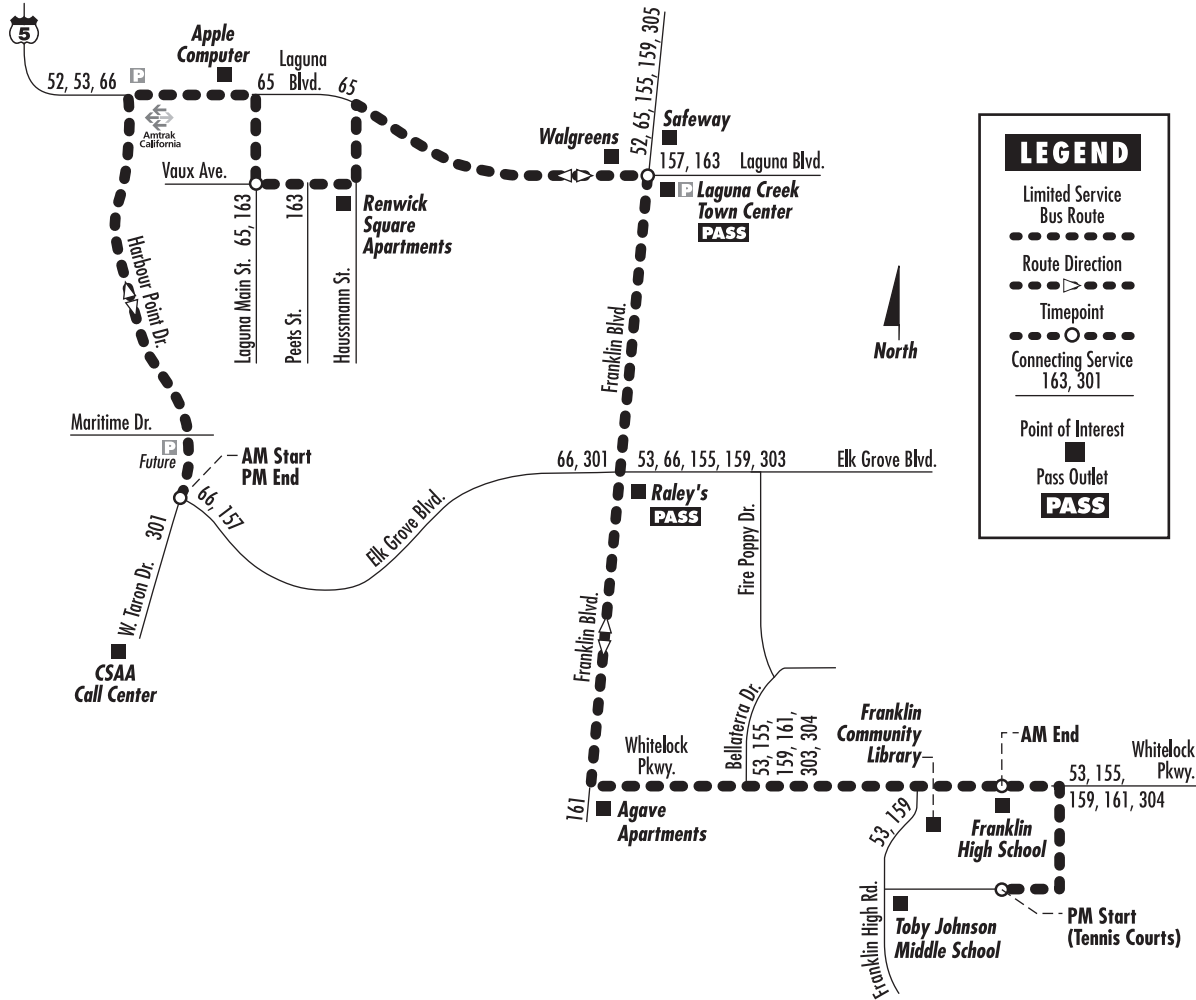

Local Supplemental Route: 302 – Stonelake/Whitelock Pkwy

Local Supplemental Route: 302 – Stonelake/Whitelock Pkwy

Monday – Friday: AM Southbound to Franklin High School

Monday – Friday: PM Northbound to Stonelake

Footnotes	Harbour Point Dr. at Elk Grove Blvd.	Laguna Town Hall (Vaux Ave. at Laguna Main St.)	Franklin Blvd. at Laguna Blvd.	Whitelock Pkwy. at Franklin High Rd. (Franklin H.S.)
S	7:05	7:15	7:20	7:35
S	7:15	7:25	7:30	7:45
W	8:05	8:15	8:20	8:35

Footnotes	Franklin High Rd. at Whitelock Pkwy. (Tennis Courts)	Laguna Blvd. at Franklin Blvd.	Laguna Town Hall (Vaux Ave. at Laguna Main St.)	Harbour Point Dr. at Elk Grove Blvd.
M	12:30	12:40	12:48	12:58
S	3:15	3:35	3:45	3:55

W = This trip only operates on Wednesday mornings.

In the **PM**, this route may depart timepoints early.

For additional details on this route, please call e-tran at (916) 68E-TRAN (683-8726).

This route only operates from late August to mid-June and does not operate on Saturday, Sunday or holidays, which include: New Year's Day, Dr. Martin Luther King Jr. Day, Lincoln's Birthday, Washington's Birthday, Spring Break, Memorial Day, Independence Day, Labor Day, Veterans' Day, Thanksgiving Day, Winter Break and Christmas Day.