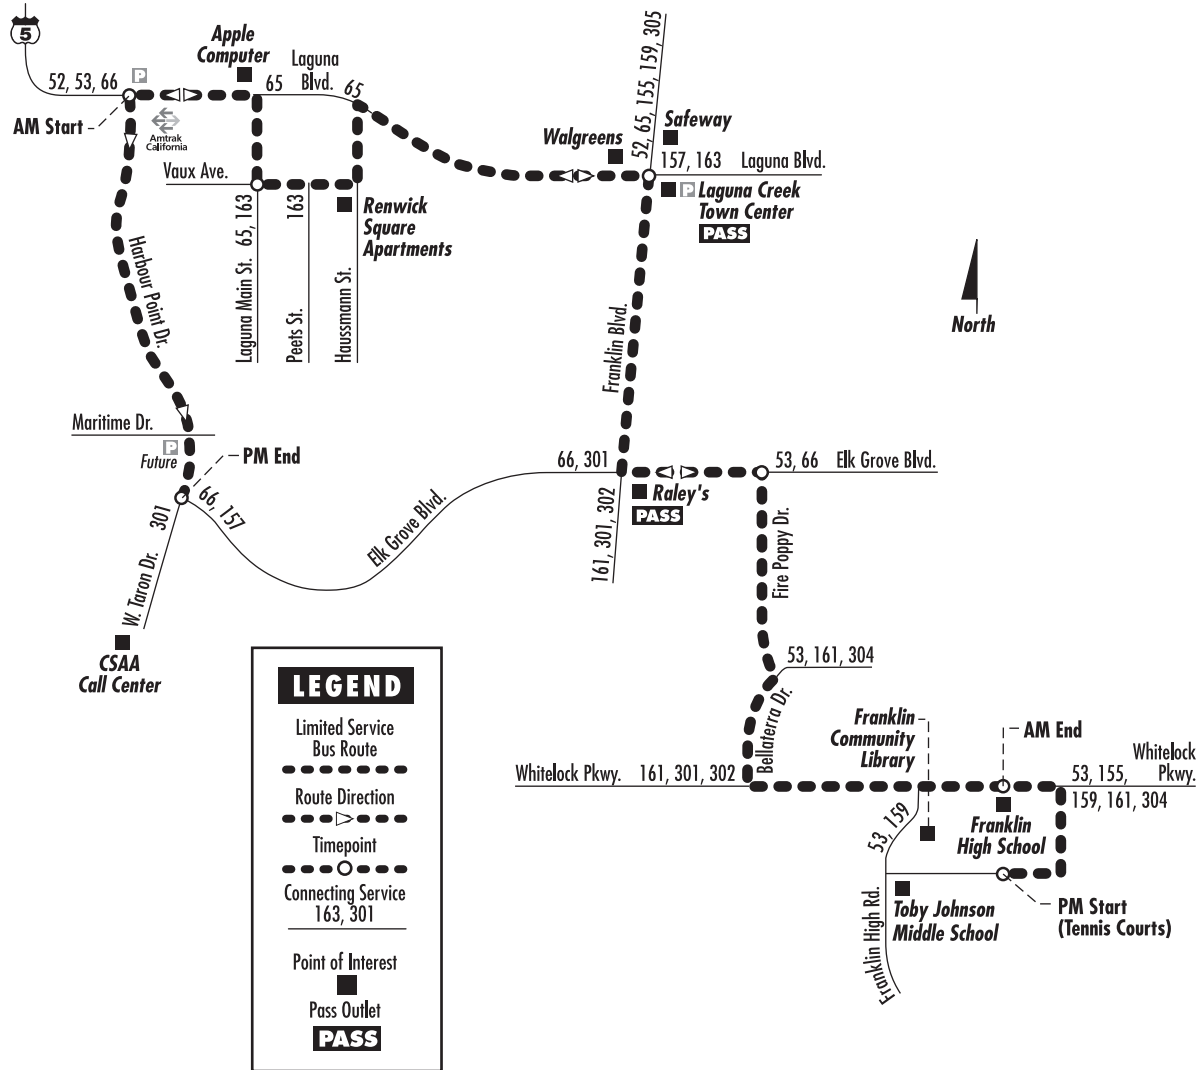

Local Supplemental Route: 303 – Laguna West/Whitelock Pkwy.

Local Supplemental Route: 303 – Laguna West/Whitelock Pkwy.

Monday – Friday: AM Southbound to Franklin High School

Footnotes	Laguna Blvd. at Harbour Point Dr.	Laguna Town Hall (Vaux Ave. at Laguna Main St.)	Franklin Blvd. at Laguna Blvd.	Fire Poppy Dr. at Elk Grove Blvd.	Whitelock Pkwy. at Franklin High Rd. (Franklin H.S.)
S	7:20	7:30	7:35	7:40	7:45
W	8:20	8:30	8:35	8:40	8:45

Monday – Friday: PM Northbound to Laguna West

Footnotes	Franklin High Rd. at Whitelock Pkwy. (Tennis Courts)	Elk Grove Blvd. at Fire Poppy Dr.	Laguna Blvd. at Franklin Blvd.	Laguna Town Hall (Vaux Ave. at Laguna Main St.)	Harbour Point Dr. at Elk Grove Blvd.
M	12:30	12:37	12:47	12:50	12:58
S	3:15	3:25	3:35	3:45	3:55

H.S. = High School

S = This trip operates mornings and afternoons on Monday, Tuesday, Thursday and Friday and only Wednesday afternoons during the school year.

M = This trip only operates on minimum days. The trip departing at **3:15 PM** will **NOT** operate.

W = This trip only operates on Wednesday mornings

In the **PM**, this route may depart timepoints early.

For additional details on this route, please call e-tran at (916) 68E-TRAN (683-8726).

This route only operates from late August to mid-June and does not operate on Saturday, Sunday or holidays, which include: New Year's Day, Dr. Martin Luther King Jr. Day, Lincoln's Birthday, Washington's Birthday, Spring Break, Memorial Day, Independence Day, Labor Day, Veterans' Day, Thanksgiving Day, Winter Break and Christmas Day.