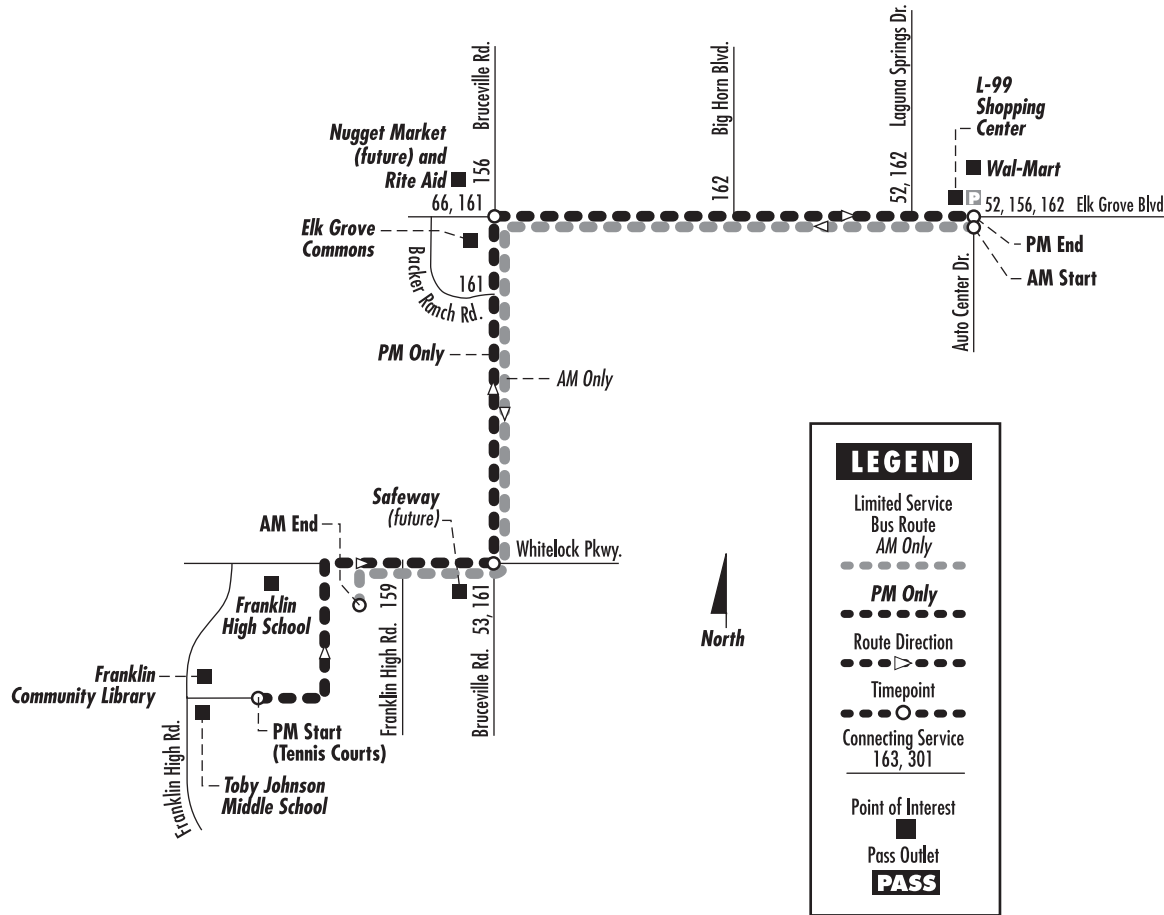

Local Supplemental Route: 304 – Elk Grove Blvd./Whitelock Pkwy

Local Supplemental Route: 304 – Elk Grove Blvd./Whitelock Pkwy

Monday – Friday: Southbound to Whitelock Pkwy.

Footnotes	Elk Grove Blvd. at Auto Center Dr.	Bruceville Rd. at Elk Grove Blvd.	Whitelock Pkwy. at Bruceville Rd.	Whitelock Pkwy. at school drop off
S	7:20	7:25	7:26	7:35
W	8:20	8:25	8:26	8:35

Monday – Friday: Northbound to Elk Grove Blvd.

Footnotes	Franklin High Rd. at Poppy Ridge Rd. (Tennis Courts)	Whitelock Pkwy. at Bruceville Rd.	Elk Grove Blvd. at Bruceville Rd.	Elk Grove Blvd. at Auto Center Dr.
M	12:30	12:36	12:38	12:46
S	3:15	3:20	3:30	3:40

H.S. = High School

S = This trip operates mornings and afternoons on Monday, Tuesday, Thursday and Friday and only Wednesday afternoons during the school year.

M = This trip only operates on minimum days. The trip departing at **3:15 PM** will **NOT** operate.

W = This trip only operates on Wednesday mornings.

In the **PM**, this route may depart timepoints early.

For additional details on this route, please call e-tran at (916) 68E-TRAN (683-8726).

This route only operates from late August to mid-June and does not operate on Saturday, Sunday or holidays, which include: New Year's Day, Dr. Martin Luther King Jr. Day, Lincoln's Birthday, Washington's Birthday, Spring Break, Memorial Day, Independence Day, Labor Day, Veterans' Day, Thanksgiving Day, Winter Break and Christmas Day.