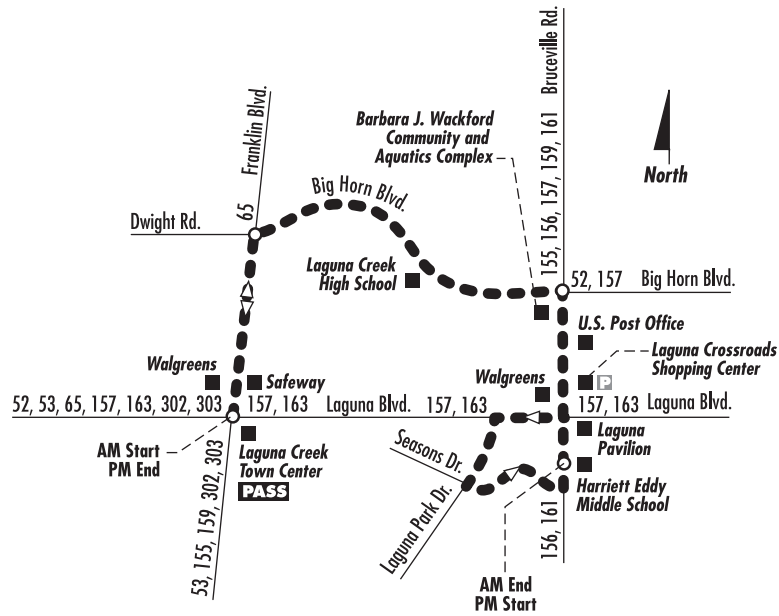

Local Supplemental Route: 305 – Big Horn/Bruceville

Local Supplemental Route: 305 – Big Horn/Bruceville

Monday – Friday: AM Eastbound to Bruceville Rd. at Soaring Oaks Dr.

Monday – Friday: PM Westbound to Laguna Blvd. at Franklin Blvd.

Footnotes	Franklin Blvd. at Laguna Blvd.	Big Horn Blvd. at Franklin Blvd.	Bruceville Rd. at Big Horn Blvd.	Bruceville Rd. at Soaring Oaks Dr.
S	7:45	7:50	8:00	8:20

Footnotes	Bruceville Rd. at Soaring Oaks Dr.	Big Horn Blvd. at Bruceville Rd.	Franklin Blvd. at Dwight Rd.	Laguna Blvd. at Franklin Blvd.
M	12:30	12:40	12:50	1:00
S	3:30	3:40	3:50	4:00

H.S. = High School

S = This trip operates mornings and afternoons on Monday, Tuesday, Thursday and Friday and only Wednesday afternoons during the school year.

M = This trip only operates on minimum days. The trip departing at **3:30 PM** will **NOT** operate.

In the **PM**, this route may depart timepoints early.

For additional details on this route, please call e-tran at (916) 68E-TRAN (683-8726).

This route only operates from late August to mid-June and does not operate on Saturday, Sunday or holidays, which include: New Year's Day, Dr. Martin Luther King Jr. Day, Lincoln's Birthday, Washington's Birthday, Spring Break, Memorial Day, Independence Day, Labor Day, Veterans' Day, Thanksgiving Day, Winter Break and Christmas Day.