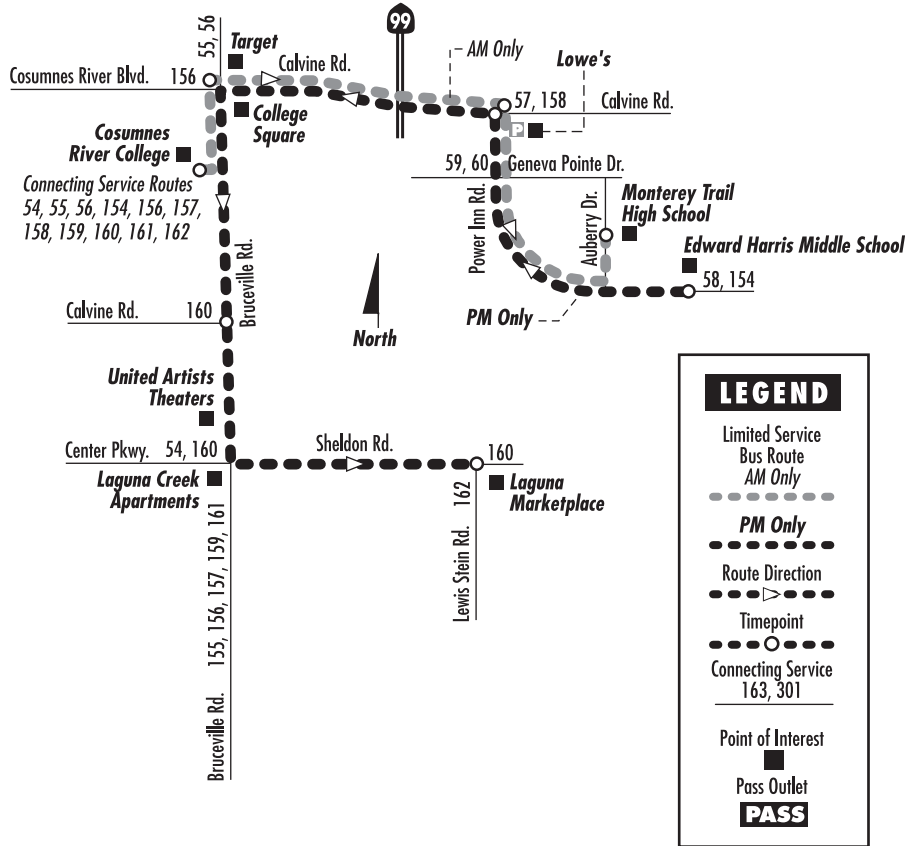

Local Supplemental Route: 307 – Bruceville/Power Inn

Local Supplemental Route: 307 – Bruceville/Power Inn

Monday – Friday: AM Eastbound to Power Inn Rd. at Auberry Dr.

Monday – Friday: PM Westbound to Sheldon Rd. at Lewis Stein Rd.

Footnotes	Cosumnes River College	Bruceville Rd. at Calvine Rd.	Power Inn Rd. at Calvine Rd.	Bus Stop Entrance at Monterey Trail High School
A	7:20	7:30	7:40	7:50
	—	—	—	—
	—	—	—	—
	—	—	—	—
	—	—	—	—
	—	—	—	—

A = This trip operates mornings Monday through Friday during the school year.

M = This trip will start in front of Edward Harris Middle School and Monterey Trail High School on minimum days. When this trip operates, the trip departing at **3:15 PM** will **NOT** operate.

For additional details on this route, please call e-tran at (916) 68E-TRAN (683-8726).

This route only operates from late August to mid-June and does not operate on Saturday, Sunday or holidays, which include: New Year's Day, Dr. Martin Luther King Jr. Day, Lincoln's Birthday, Washington's Birthday, Spring Break, Memorial Day, Independence Day, Labor Day, Veterans' Day, Thanksgiving Day, Winter Break and Christmas Day.