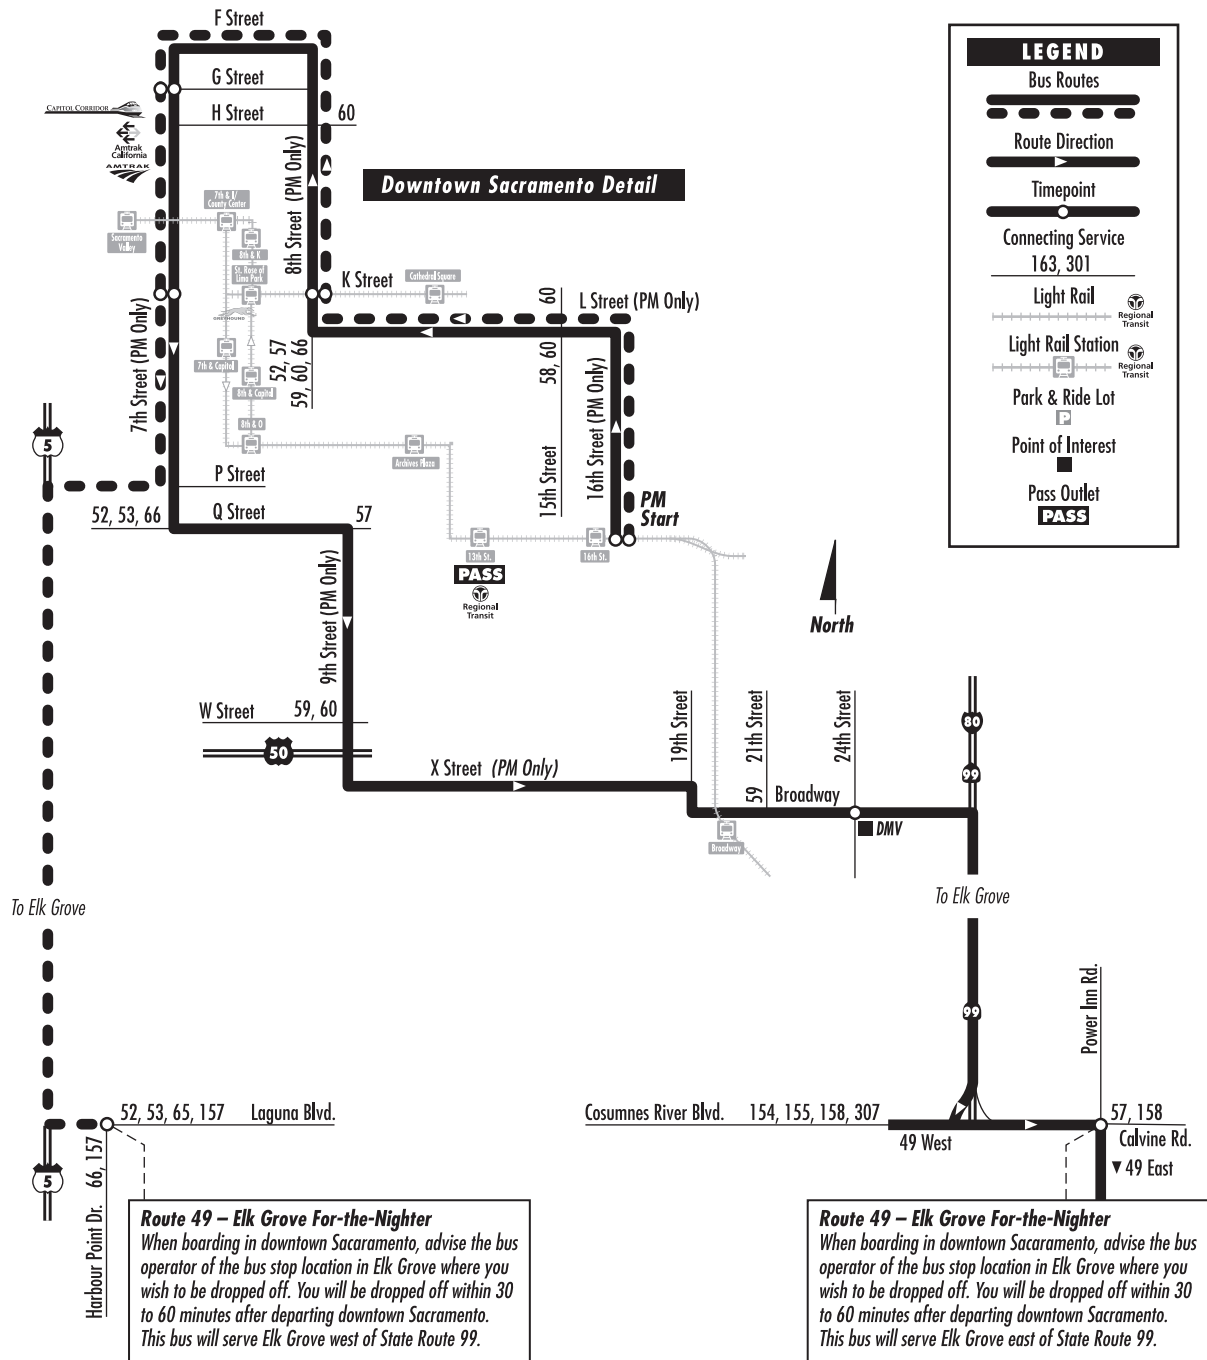

Commuter Route: 49 – Commuter For-the-Nighter

Commuter Route: 49 – Commuter For-the-Nighter

Route 49 – Commuter For-the-Nighter is a unique service. When boarding the bus in downtown Sacramento, please advise the bus operator of the bus stop location in Elk Grove at which you wish to be dropped off. You will be dropped off within 30 to 60 minutes after departing downtown Sacramento.

Buses may depart timepoints early in Elk Grove in the **PM**.

Commuter routes do not operate on Saturday, Sunday or on the following Federal holidays: New Year's Day, Martin Luther King Jr. Day, President's Day, Memorial Day, Independence Day, Labor Day, Veteran's Day, Thanksgiving Day and Christmas Day.

AM times shown in lightface, **PM times shown in boldface type.**

Times are approximate and may vary due to traffic and weather conditions. Subject to change without notice.

Monday – Friday: PM Southbound to Elk Grove Traveling I-5

Footnote	6:10	6:15	6:20	6:23	6:43
16th St. at Q St. (16th St. LRT Sta.)					
8th St. at K St. (St. Rose of Lima Park Light Rail Sta.)					
7th Street at G Street					
7th St. at K St. (St. Rose of Lima Park Light Rail Sta.)					
First Drop Off in Elk Grove					

Commuter routes do not operate on Saturday, Sunday and Holidays.

Monday – Friday: PM Southbound to Elk Grove Traveling East of State Route 99

Footnote	6:10	6:15	6:20	6:23	6:30	1- 6:50
16th St. at Q St. (16th St. LRT Sta.)						
8th St. at K St. (St. Rose of Lima Park Light Rail Sta.)						
7th Street at G Street						
7th St. at K St. (St. Rose of Lima Park Light Rail Sta.)						
Broadway at 24th St.						
First Drop Off in Elk Grove						

1. = Meets SCT/LINK Hwy 99 Express to Galt at Elk Grove Blvd. at Emerald Vista Dr. at **7:05 PM**

Commuter routes do not operate on Saturday, Sunday and Holidays.