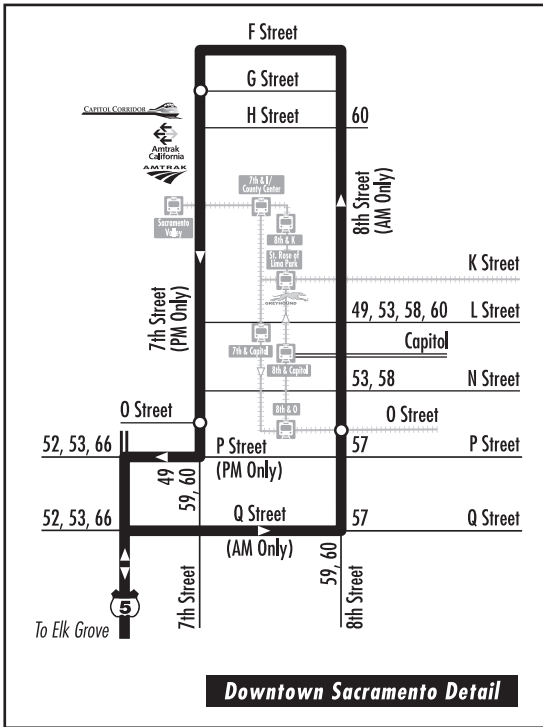

Commuter Route: 52 – Big Horn Express

LEGEND

- Bus Route
- Route Direction
- Timepoint
- Connecting Service 163, 151
- Light Rail
- Light Rail Station
- Park & Ride Lot
- Point of Interest
- Pass Outlet
- PASS**

Commuter Route: 52 – Big Horn Express

Monday – Friday: AM Northbound to Downtown Sacramento

Monday – Friday: PM Southbound to Elk Grove

Footnotes	E. Stockton Blvd. at Elk Grove Blvd. Park and Ride Lot	Big Horn Blvd. at Bruceville Rd.	Laguna Blvd. at Franklin Blvd. (P/R at Bel Air)	Laguna West P/R (Laguna Blvd. at Harbour Point Dr.)	8th St. at O St. Light Rail Station	7th Street at G Street	Footnotes	7th Street at G Street	7th St. at O St. (8th & O LRT Sta.)	Laguna West P/R (Laguna Blvd. at Harbour Point Dr.)	Franklin Blvd. at Laguna Blvd. (P/R at Bel Air)	Big Horn Blvd. at Bruceville Rd.	E. Stockton Blvd. at Elk Grove Blvd. Park and Ride Lot
	5:20	5:30	5:37	5:44	6:09	6:15	H	3:35	3:40	4:10	4:17	4:23	4:40
H	¹ 5:35	5:45	5:52	5:59	6:24	6:30		4:05	4:10	4:40	4:47	4:53	5:10
	6:00	6:15	6:22	6:29	6:54	7:00	H	4:35	4:40	5:10	5:17	5:23	5:40
H	6:30	6:45	6:52	6:59	7:29	7:40		4:50	4:55	5:25	5:32	5:38	² 5:55
	¹ 6:45	7:00	7:07	7:14	7:44	7:55		5:05	5:10	5:40	5:47	5:53	6:10
	7:00	7:15	7:22	7:29	7:59	8:10	H	5:20	5:25	5:55	6:02	6:08	6:25
	7:15	7:30	7:37	7:44	8:14	8:25		5:35	5:40	6:10	6:17	6:23	6:40
H	7:30	7:45	7:52	7:59	8:29	8:40	H	5:50	5:55	6:25	6:32	6:38	² 6:55

Commuter routes do not operate on weekends or Federal holidays.

1. = Meets SCT/LINK Highway 99 Express from Galt at Elk Grove Blvd. at Emerald Vista Dr. at 5:35 am and 6:35 am.

2. = Meets SCT/LINK Highway 99 Express to Galt at Elk Grove Blvd. at East Stockton Blvd. at **5:05 pm, 6:05 pm** and **7:05 .m.**