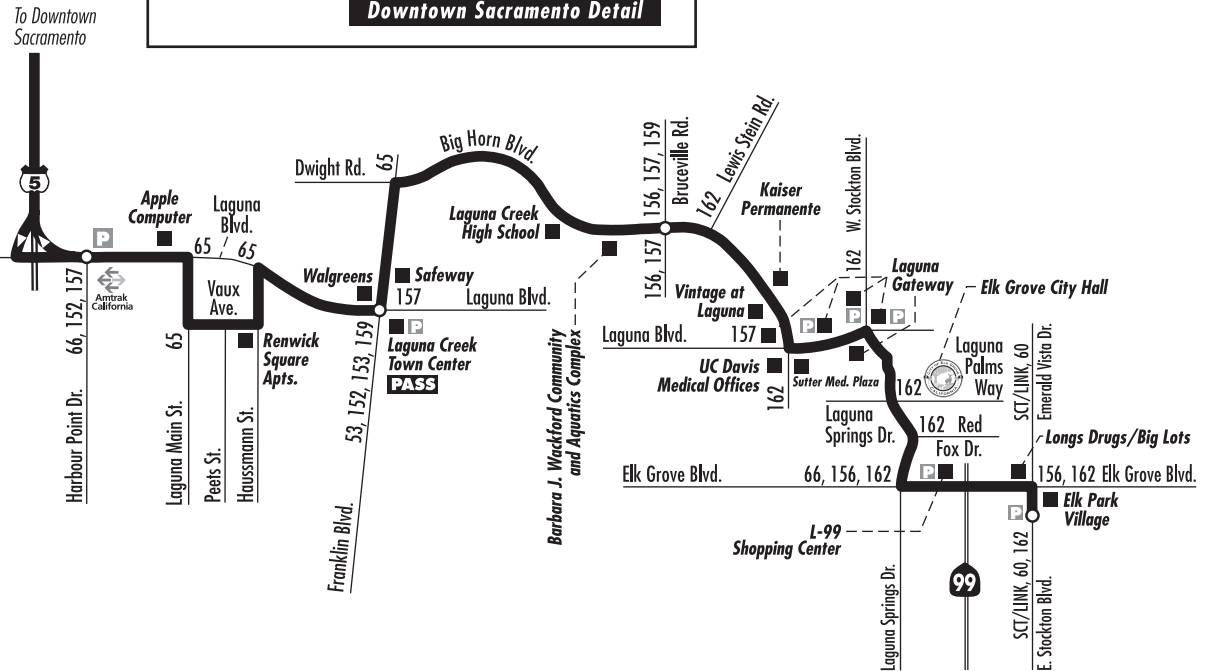

Commuter Route: 52 – Big Horn Express

LEGEND

- Bus Route
- Route Direction
- Timepoint
- Connecting Service 163, 151
- Light Rail
- Light Rail Station
- Park & Ride Lot
- Point of Interest
- Pass Outlet **PASS**

Commuter Route: 52 – Big Horn Express

Monday – Friday: AM Northbound to Downtown Sacramento

Monday – Friday: PM Southbound to Elk Grove

Footnotes	E. Stockton Blvd. at Elk Grove Blvd. Park and Ride Lot	Big Horn Blvd. at Bruceville Rd.	Laguna Blvd. at Franklin Blvd. (P/R at Bel Air)	Laguna West P/R (Laguna Blvd. at Harbour Point Dr.)	8th St. at O St. Light Rail Station	7th Street at G Street	Footnotes	7th Street at G Street	7th St. at O St. (8th & O LRT Sta.)	Laguna West P/R (Laguna Blvd. at Harbour Point Dr.)	Franklin Blvd. at Laguna Blvd. (P/R at Bel Air)	Big Horn Blvd. at Bruceville Rd.	E. Stockton Blvd. at Elk Grove Blvd. Park and Ride Lot
	5:20	5:30	5:37	5:44	6:09	6:15	H	3:35	3:40	4:10	4:17	4:23	4:40
H	¹ 5:35	5:45	5:52	5:59	6:24	6:30		4:05	4:10	4:40	4:47	4:53	5:10
	6:00	6:15	6:22	6:29	6:54	7:00	H	4:35	4:40	5:10	5:17	5:23	5:40
H	6:30	6:45	6:52	6:59	7:29	7:40		4:50	4:55	5:25	5:32	5:38	² 5:55
	¹ 6:45	7:00	7:07	7:14	7:44	7:55		5:05	5:10	5:40	5:47	5:53	6:10
	7:00	7:15	7:22	7:29	7:59	8:10	H	5:20	5:25	5:55	6:02	6:08	6:25
	7:15	7:30	7:37	7:44	8:14	8:25		5:35	5:40	6:10	6:17	6:23	6:40
H	7:30	7:45	7:52	7:59	8:29	8:40	H	5:50	5:55	6:25	6:32	6:38	² 6:55

Commuter routes do not operate on weekends or Federal holidays.

1. = Meets SCT/LINK Highway 99 Express from Galt at Elk Grove Blvd. at Emerald Vista Dr. at 5:35 am and 6:35 am.

2. = Meets SCT/LINK Highway 99 Express to Galt at Elk Grove Blvd. at East Stockton Blvd. at **5:05 pm, 6:05 pm** and **7:05 .m.**