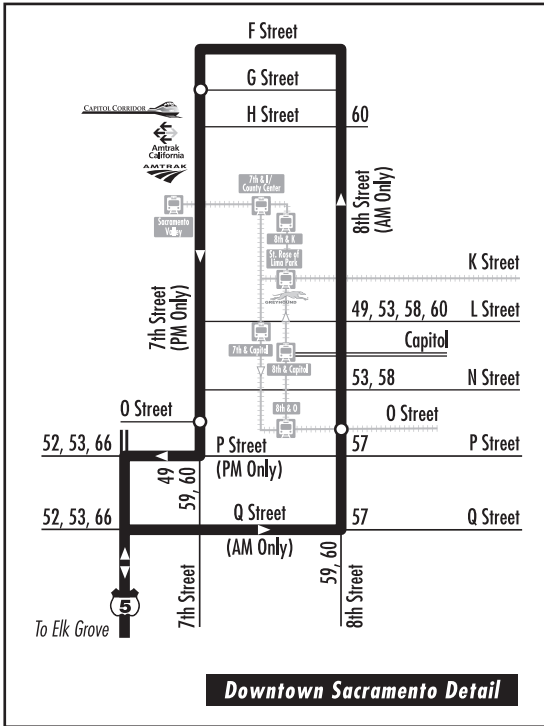

Commuter Route: 52 – Big Horn Express

LEGEND

- Bus Route
- Route Direction
- Timepoint
- Connecting Service 163, 151
- Light Rail
- Light Rail Station
- Park & Ride Lot
- Point of Interest
- Pass Outlet **PASS**

Commuter Route: 52 – Big Horn Express

Monday – Friday: AM Northbound to Downtown Sacramento

Monday – Friday: PM Southbound to Elk Grove

Footnotes	E. Stockton Blvd. at Elk Grove Blvd. Park and Ride Lot	Big Horn Blvd. at Bruceville Rd.	Laguna Blvd. at Franklin Blvd. (P/R at Bel Air)	Laguna West P/R (Laguna Blvd. at Harbour Point Dr.)	8th St. at O St. Light Rail Station	7th Street at G Street	Footnotes	7th Street at G Street	7th St. at O St. (8th & O LRT Sta.)	Laguna West P/R (Laguna Blvd. at Harbour Point Dr.)	Franklin Blvd. at Laguna Blvd. (P/R at Bel Air)	Big Horn Blvd. at Bruceville Rd.	E. Stockton Blvd. at Elk Grove Blvd. Park and Ride Lot
	5:20	5:30	5:37	5:44	6:09	6:15	H	3:35	3:40	4:10	4:17	4:23	4:40
H	¹ 5:35	5:45	5:52	5:59	6:24	6:30		4:05	4:10	4:40	4:47	4:53	5:10
	6:00	6:15	6:22	6:29	6:54	7:00	H	4:35	4:40	5:10	5:17	5:23	5:40
H	6:30	6:45	6:52	6:59	7:29	7:40		4:50	4:55	5:25	5:32	5:38	² 5:55
	¹ 6:45	7:00	7:07	7:14	7:44	7:55		5:05	5:10	5:40	5:47	5:53	6:10
	7:00	7:15	7:22	7:29	7:59	8:10	H	5:20	5:25	5:55	6:02	6:08	6:25
	7:15	7:30	7:37	7:44	8:14	8:25		5:35	5:40	6:10	6:17	6:23	6:40
H	7:30	7:45	7:52	7:59	8:29	8:40	H	5:50	5:55	6:25	6:32	6:38	² 6:55

Commuter routes do not operate on weekends or Federal holidays.

1. = Meets SCT/LINK Highway 99 Express from Galt at Elk Grove Blvd. at Emerald Vista Dr. at 5:35 am and 6:35 am.

2. = Meets SCT/LINK Highway 99 Express to Galt at Elk Grove Blvd. at East Stockton Blvd. at **5:05 pm, 6:05 pm** and **7:05 .m.**