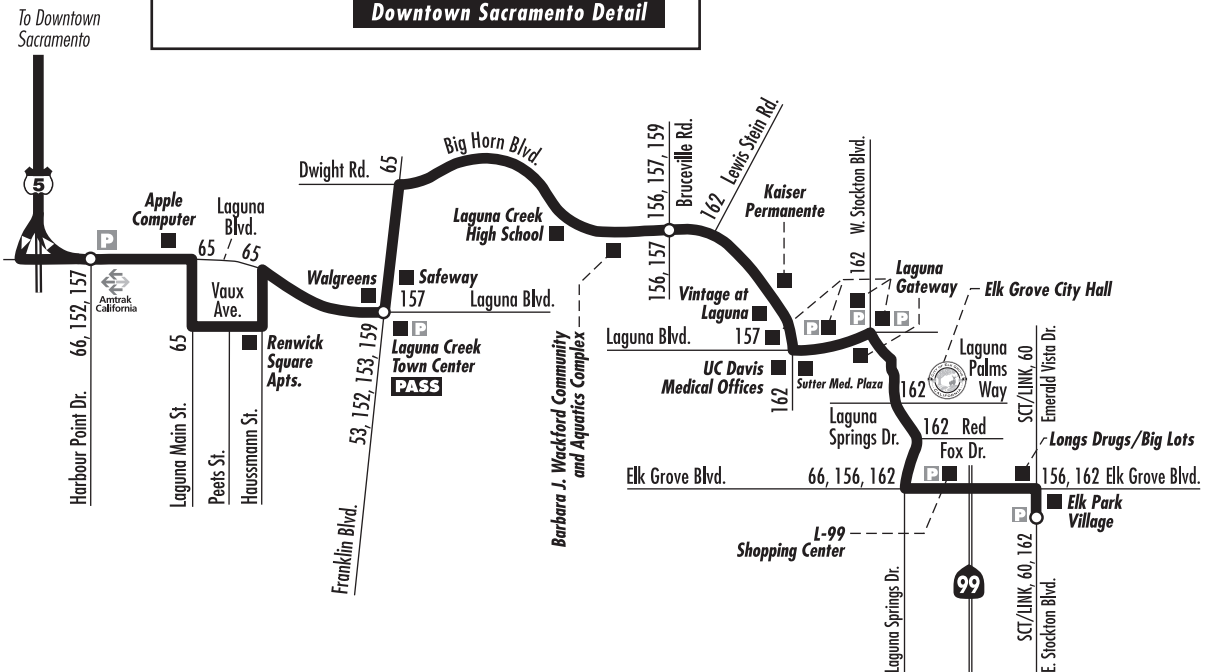

Commuter Route: 52 – Big Horn Express

LEGEND

- Bus Route
- Route Direction
- Timepoint
- Connecting Service 163, 151
- Light Rail
- Light Rail Station
- Park & Ride Lot
- Point of Interest
- Pass Outlet
- PASS**

Commuter Route: 52 – Big Horn Express

Monday – Friday: AM Northbound to Downtown Sacramento

Monday – Friday: PM Southbound to Elk Grove

Footnotes	E. Stockton Blvd. at Elk Grove Blvd. Park and Ride Lot	Big Horn Blvd. at Bruceville Rd.	Laguna Blvd. at Franklin Blvd. (P/R at Bel Air)	Laguna West P/R (Laguna Blvd. at Harbour Point Dr.)	8th St. at O St. Light Rail Station	7th Street at G Street	Footnotes	7th Street at G Street	7th St. at O St. (8th & O LRT Sta.)	Laguna West P/R (Laguna Blvd. at Harbour Point Dr.)	Franklin Blvd. at Laguna Blvd. (P/R at Bel Air)	Big Horn Blvd. at Bruceville Rd.	E. Stockton Blvd. at Elk Grove Blvd. Park and Ride Lot
	5:20	5:30	5:37	5:44	6:09	6:15	H	3:35	3:40	4:10	4:17	4:23	4:40
H	¹ 5:35	5:45	5:52	5:59	6:24	6:30		4:05	4:10	4:40	4:47	4:53	5:10
	6:00	6:15	6:22	6:29	6:54	7:00	H	4:35	4:40	5:10	5:17	5:23	5:40
H	6:30	6:45	6:52	6:59	7:29	7:40		4:50	4:55	5:25	5:32	5:38	² 5:55
	¹ 6:45	7:00	7:07	7:14	7:44	7:55		5:05	5:10	5:40	5:47	5:53	6:10
	7:00	7:15	7:22	7:29	7:59	8:10	H	5:20	5:25	5:55	6:02	6:08	6:25
	7:15	7:30	7:37	7:44	8:14	8:25		5:35	5:40	6:10	6:17	6:23	6:40
H	7:30	7:45	7:52	7:59	8:29	8:40	H	5:50	5:55	6:25	6:32	6:38	² 6:55

Commuter routes do not operate on weekends or Federal holidays.

1. = Meets SCT/LINK Highway 99 Express from Galt at Elk Grove Blvd. at Emerald Vista Dr. at 5:35 am and 6:35 am.

2. = Meets SCT/LINK Highway 99 Express to Galt at Elk Grove Blvd. at East Stockton Blvd. at **5:05 pm, 6:05 pm** and **7:05 .m.**