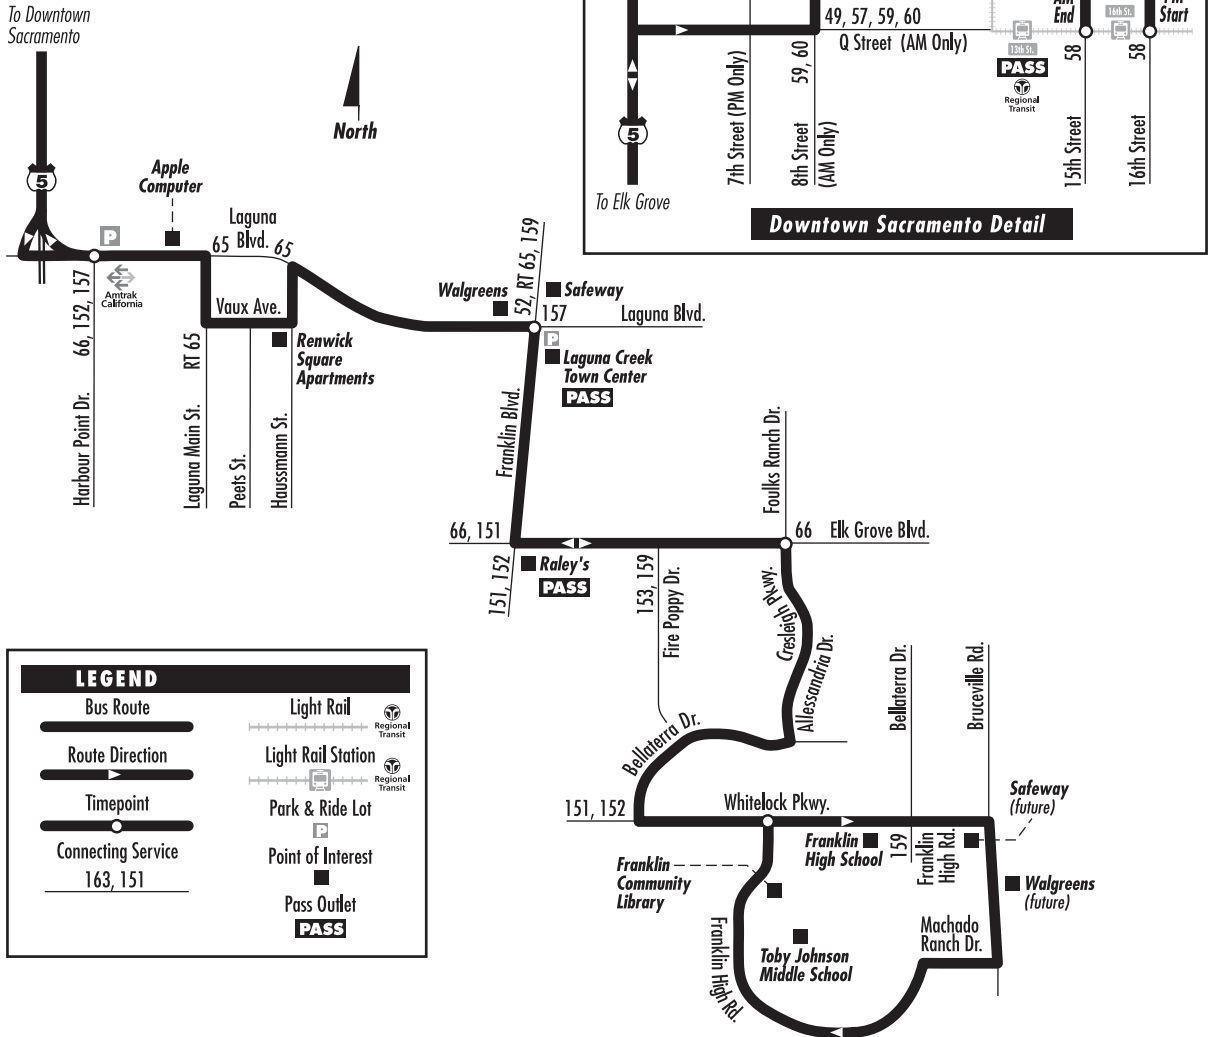

# Commuter Route: 53 – Whitelock Pkwy/Franklin Express

LEGEND	
Bus Route	Light Rail
Route Direction	Light Rail Station
Timepoint	Park & Ride Lot
Connecting Service 163, 151	Point of Interest
	Pass Outlet
	<b>PASS</b>

# Commuter Route: 53 – Whitelock Pkwy/Franklin Express

## Monday – Friday: PM Southbound to Elk Grove

White lock Pkwy. (EB) at Franklin Community Library	Elk Grove Blvd. at Foulks Ranch Dr.	Laguna Blvd. at Franklin Blvd. (P/R at Bel Air)	Laguna West P/R (Laguna Blvd. at Harbour Point Dr.)	8th St. at O St. Light Rail Station	15th St. at Q St. (16th St. LRT Sta.)	16th St. at Q St. (16th St. LRT Sta.)	7th St. at O St. (8th & O LRT Sta.)	Laguna West P/R (Laguna Blvd. at Harbour Point Dr.)	Franklin Blvd. at Laguna Blvd. (P/R at Bel Air)	Elk Grove Blvd. at Cresleigh Pkwy.	Franklin Community Library (NB) at Whitelock Pkwy.
5:25	5:40	5:45	5:50	6:15	6:25	<b>3:30</b>	<b>3:40</b>	<b>4:10</b>	<b>4:18</b>	<b>4:30</b>	<b>4:40</b>
5:45	6:00	6:08	6:15	6:45	6:55	<b>4:00</b>	<b>4:10</b>	<b>4:40</b>	<b>4:48</b>	<b>5:00</b>	<b>5:10</b>
6:00	6:15	6:23	6:30	7:00	7:10	<b>4:35</b>	<b>4:45</b>	<b>5:15</b>	<b>5:22</b>	<b>5:34</b>	<b>5:40</b>

**Commuter routes do not operate on weekends or Federal holidays.**

EB = Eastbound    NB = Northbound

P/R = Park and Ride Lot

Commuter routes do not operate on weekends or the following Federal holidays: New Year’s Day, Martin Luther King Jr. Day, President’s Day, Memorial Day, Independence Day, Labor Day, Thanksgiving Day and Christmas Day.