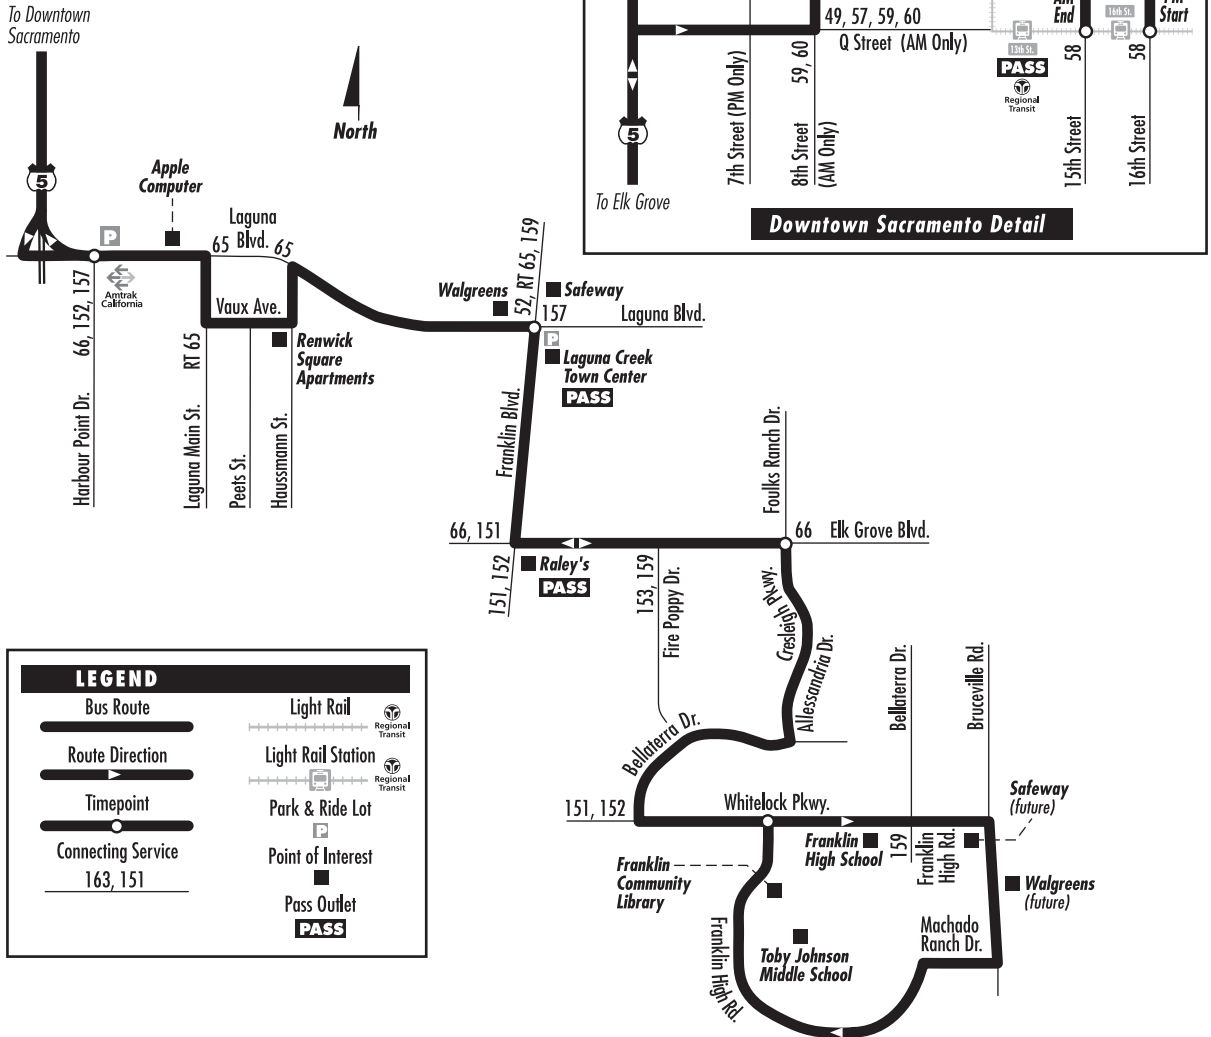

# Commuter Route: 53 – Whitelock Pkwy/Franklin Express

LEGEND	
Bus Route	Light Rail
Route Direction	Light Rail Station
Timepoint	Park & Ride Lot
Connecting Service 163, 151	Point of Interest
	Pass Outlet
	Regional Transit

# Commuter Route: 53 – Whitelock Pkwy/Franklin Express

## Monday – Friday: PM Southbound to Elk Grove

White lock Pkwy. (EB) at Franklin Community Library	Elk Grove Blvd. at Foulks Ranch Dr.	Laguna Blvd. at Franklin Blvd. (P/R at Bel Air)	Laguna West P/R (Laguna Blvd. at Harbour Point Dr.)	8th St. at O St. Light Rail Station	15th St. at Q St. (16th St. LRT Sta.)	16th St. at Q St. (16th St. LRT Sta.)	7th St. at O St. (8th & O LRT Sta.)	Laguna West P/R (Laguna Blvd. at Harbour Point Dr.)	Franklin Blvd. at Laguna Blvd. (P/R at Bel Air)	Elk Grove Blvd. at Cresleigh Pkwy.	Franklin Community Library (NB) at Whitelock Pkwy.
5:25	5:40	5:45	5:50	6:15	6:25	<b>3:30</b>	<b>3:40</b>	<b>4:10</b>	<b>4:18</b>	<b>4:30</b>	<b>4:40</b>
5:45	6:00	6:08	6:15	6:45	6:55	<b>4:00</b>	<b>4:10</b>	<b>4:40</b>	<b>4:48</b>	<b>5:00</b>	<b>5:10</b>
6:00	6:15	6:23	6:30	7:00	7:10	<b>4:35</b>	<b>4:45</b>	<b>5:15</b>	<b>5:22</b>	<b>5:34</b>	<b>5:40</b>

**Commuter routes do not operate on weekends or Federal holidays.**

EB = Eastbound    NB = Northbound

P/R = Park and Ride Lot

Commuter routes do not operate on weekends or the following Federal holidays: New Year’s Day, Martin Luther King Jr. Day, President’s Day, Memorial Day, Independence Day, Labor Day, Thanksgiving Day and Christmas Day.