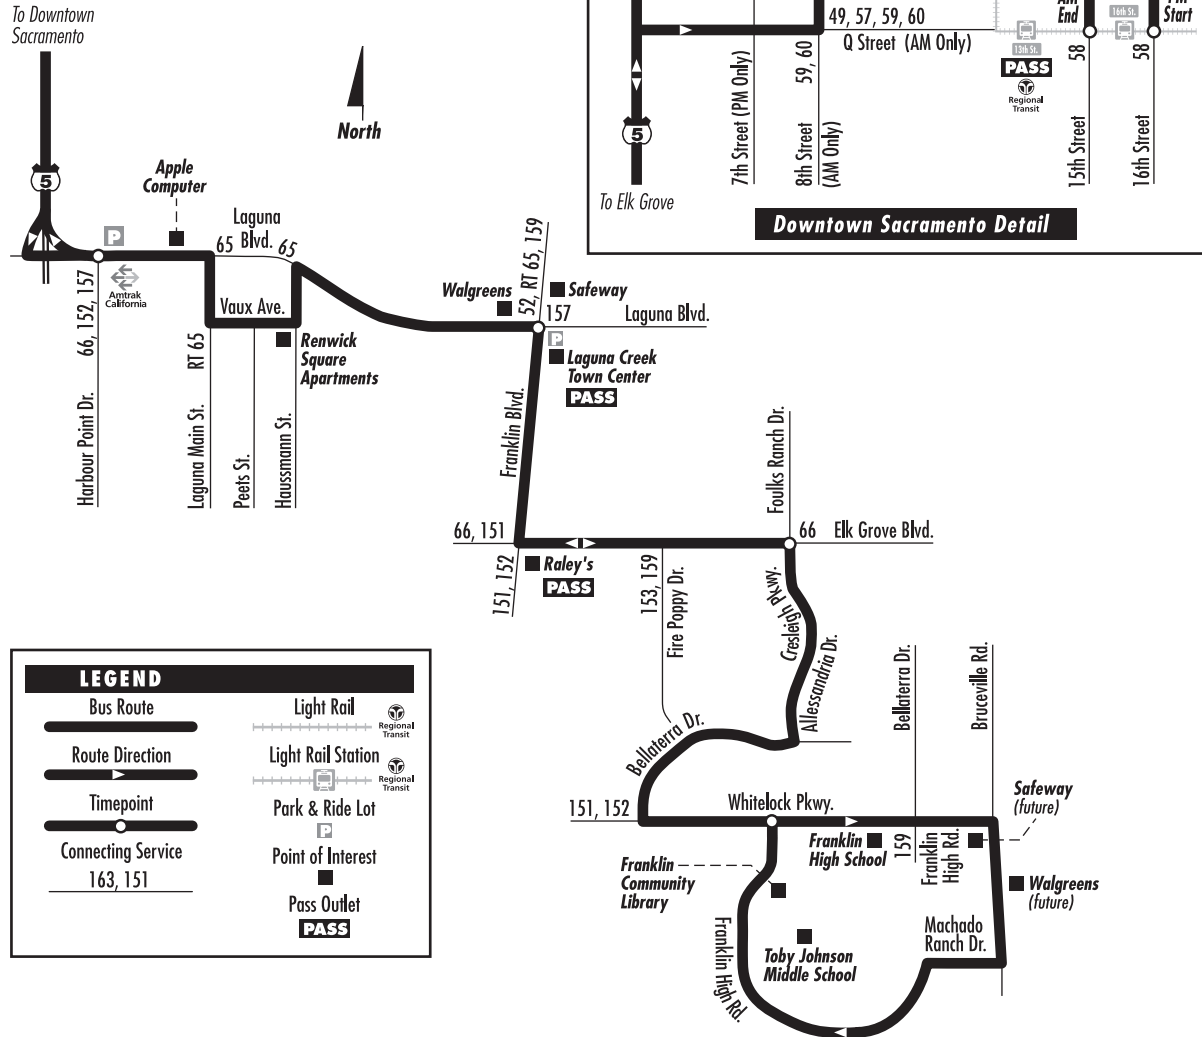

Commuter Route: 53 – Whitelock Pkwy/Franklin Express

LEGEND

- Bus Route
- Route Direction
- Timepoint
- Connecting Service 163, 151
- Light Rail
- Light Rail Station
- Park & Ride Lot
- Point of Interest
- Pass Outlet

Commuter Route: 53 – Whitelock Pkwy/Franklin Express

Monday – Friday: AM Northbound to Downtown Sacramento

Monday – Friday: PM Southbound to Elk Grove

| Whitelock Pkwy. (EB) at Franklin Community Library | Elk Grove Blvd. at Foulks Ranch Dr. | Laguna Blvd. at Franklin Blvd. (P/R at Bel Air) | Laguna West P/R (Laguna Blvd. at Harbour Point Dr.) | 8th St. at O St. Light Rail Station | 15th St. at O St. (16th St. LRT Sta.) | 16th St. at O St. (16th St. LRT Sta.) | 7th St. at O St. (8th & O LRT Sta.) | Laguna West P/R (Laguna Blvd. at Harbour Point Dr.) | Franklin Blvd. at Laguna Blvd. (P/R at Bel Air) | Elk Grove Blvd. at Cresleigh Pkwy. | Franklin Community Library (NB) at Whitelock Pkwy. |
|--|-------------------------------------|---|---|-------------------------------------|---------------------------------------|---------------------------------------|-------------------------------------|---|---|------------------------------------|--|
| 5:25 | 5:40 | 5:45 | 5:50 | 6:15 | 6:25 | 3:30 | 3:40 | 4:10 | 4:18 | 4:30 | 4:40 |
| 5:45 | 6:00 | 6:08 | 6:15 | 6:45 | 6:55 | 4:00 | 4:10 | 4:40 | 4:48 | 5:00 | 5:10 |
| 6:00 | 6:15 | 6:23 | 6:30 | 7:00 | 7:10 | 4:35 | 4:45 | 5:15 | 5:22 | 5:34 | 5:40 |

Commuter routes do not operate on weekends or Federal holidays.

EB = Eastbound NB = Northbound

P/R = Park and Ride Lot

Commuter routes do not operate on weekends or the following Federal holidays: New Year's Day, Martin Luther King Jr. Day, President's Day, Memorial Day, Independence Day, Labor Day, Thanksgiving Day and Christmas Day.

AM times shown in lightface, PM times shown in boldface type.

Times are approximate and may vary due to traffic and weather conditions. Subject to change without notice.