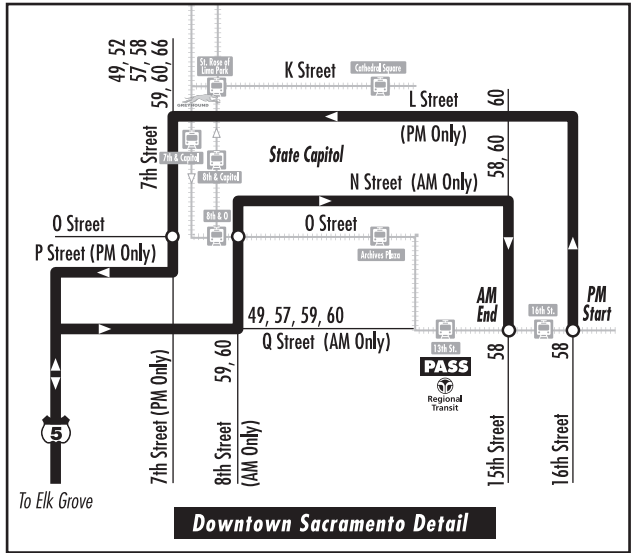

# Commuter Route: 53 – Whitelock Pkwy/Franklin Express

LEGEND	
Bus Route	Light Rail
Route Direction	Light Rail Station
Timepoint	Park & Ride Lot
Connecting Service 163, 151	Point of Interest
	Pass Outlet
	<b>PASS</b>

# Commuter Route: 53 – Whitelock Pkwy/Franklin Express

## Monday – Friday: AM Northbound to Downtown Sacramento

## Monday – Friday: PM Southbound to Elk Grove

White lock Pkwy. (EB) at Franklin Community Library	Elk Grove Blvd. at Foulks Ranch Dr.	Laguna Blvd. at Franklin Blvd. (P/R at Bel Air)	Laguna West P/R (Laguna Blvd. at Harbour Point Dr.)	8th St. at O St. Light Rail Station	15th St. at Q St. (16th St. LRT Sta.)	16th St. at Q St. (16th St. LRT Sta.)	7th St. at O St. (8th & O LRT Sta.)	Laguna West P/R (Laguna Blvd. at Harbour Point Dr.)	Franklin Blvd. at Laguna Blvd. (P/R at Bel Air)	Elk Grove Blvd. at Cresleigh Pkwy.	Franklin Community Library (NB) at Whitelock Pkwy.
5:25	5:40	5:45	5:50	6:15	6:25	<b>3:30</b>	<b>3:40</b>	<b>4:10</b>	<b>4:18</b>	<b>4:30</b>	<b>4:40</b>
5:45	6:00	6:08	6:15	6:45	6:55	<b>4:00</b>	<b>4:10</b>	<b>4:40</b>	<b>4:48</b>	<b>5:00</b>	<b>5:10</b>
6:00	6:15	6:23	6:30	7:00	7:10	<b>4:35</b>	<b>4:45</b>	<b>5:15</b>	<b>5:22</b>	<b>5:34</b>	<b>5:40</b>