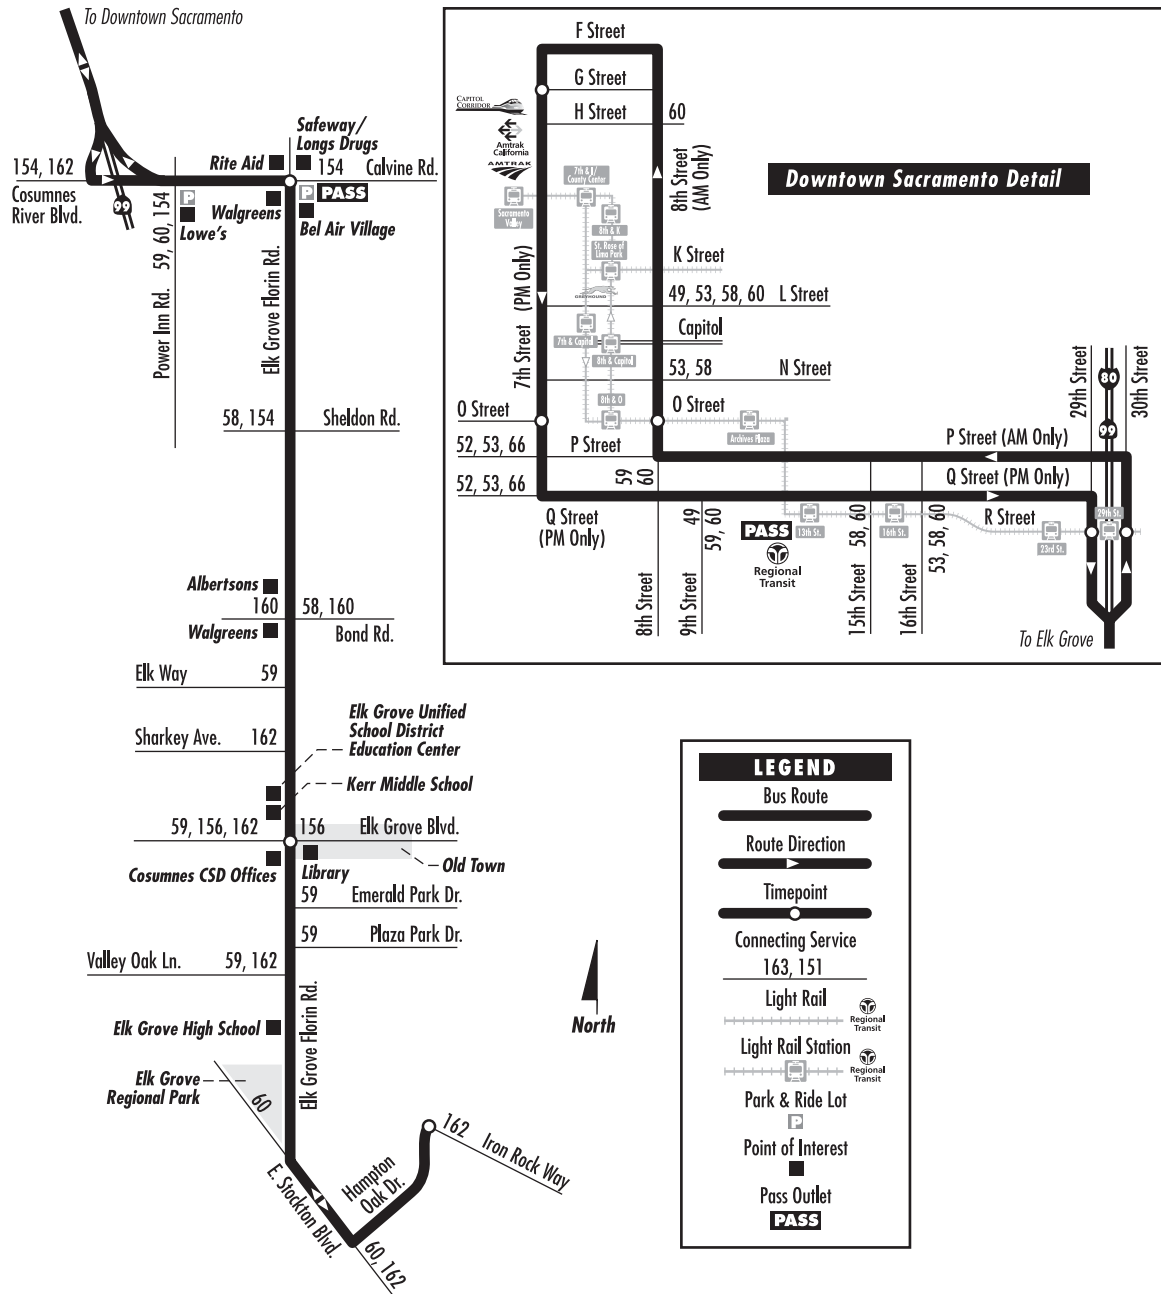

Commuter Route: 57 – Elk Grove Florin Express

Commuter Route: 57 – Elk Grove Florin Express

Monday – Friday: AM Northbound to Downtown Sacramento

Monday – Friday: PM Southbound to Elk Grove

Iron Rock Wy. at Hampton Oak Dr.	Elk Grove Florin Rd. at Elk Grove Blvd.	Calvine Rd. at Elk Grove Florin Rd. (P/R at Bel Air)	29th St. LRT Sta. (30th St. at R St.)	8th St. at O St. Light Rail Station	7th Street at G Street
5:50	5:56	6:09	6:39	6:50	6:55
6:15	6:22	6:35	6:59	7:10	7:15
6:35	6:42	6:55	7:24	7:35	7:40

7th Street at G Street	7th St. at O St. (8th & O LRT Sta.)	29th St. LRT Sta. (29th St. at R St.)	Calvine Rd. at Elk Grove Florin Rd. (P/R at Bel Air)	Elk Grove Florin Rd. at Elk Grove Blvd.	Iron Rock Wy. at Hampton Oak Dr.
4:05	4:10	4:20	4:45	4:54	5:10
4:35	4:40	4:50	5:15	5:24	5:40
5:05	5:10	5:20	5:45	5:54	6:10

Commuter routes do not operate on weekends or Federal holidays.

P/R = Park and Ride Lot

Commuter routes do not operate on weekends or the following Federal holidays: New Year's Day, Martin Luther King Jr. Day, President's Day, Memorial Day, Independence Day, Labor Day, Thanksgiving Day and Christmas Day.

AM times shown in lightface, PM times shown in boldface type.

Times are approximate and may vary due to traffic and weather conditions. Subject to change without notice.