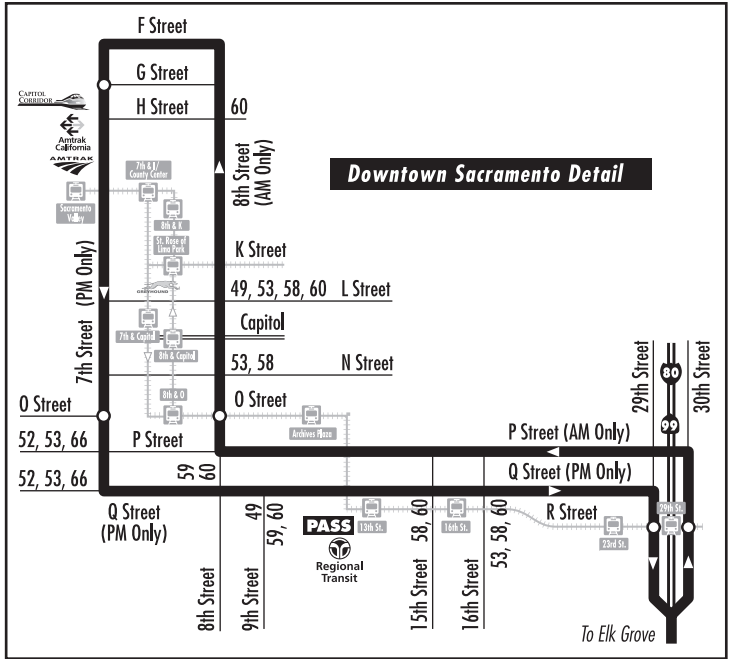

Commuter Route: 57 – Elk Grove Florin Express

LEGEND

- Bus Route
- Route Direction
- Timepoint
- Connecting Service
163, 151
- Light Rail
- Light Rail Station
- Park & Ride Lot
- Point of Interest
- Pass Outlet
PASS

Commuter Route: 57 – Elk Grove Florin Express

Monday – Friday: AM Northbound to Downtown Sacramento

Monday – Friday: PM Southbound to Elk Grove

Iron Rock Wy. at Hampton Oak Dr.	Elk Grove Florin Rd. at Elk Grove Blvd.	Calvine Rd. at Elk Grove Florin Rd. (P/R at Bel Air)	29th St. LRT Sta. (30th St. at R St.)	8th St. at O St. Light Rail Station	7th Street at G Street	7th Street at G Street	7th St. at O St. (8th & O LRT Sta.)	29th St. LRT Sta. (29th St. at R St.)	Elk Grove Florin Rd. at Calvine Rd. (P/R at Bel Air)	Elk Grove Florin Rd. at Elk Grove Blvd.	Iron Rock Wy. at Hampton Oak Dr.
5:50	5:56	6:09	6:39	6:50	6:55	4:05	4:10	4:20	4:45	4:54	5:10
6:15	6:22	6:35	6:59	7:10	7:15	4:35	4:40	4:50	5:15	5:24	5:40
6:35	6:42	6:55	7:24	7:35	7:40	5:05	5:10	5:20	5:45	5:54	6:10

Commuter routes do not operate on weekends or Federal holidays.

P/R = Park and Ride Lot

Commuter routes do not operate on weekends or the following Federal holidays: New Year’s Day, Martin Luther King Jr. Day, President’s Day, Memorial Day, Independence Day, Labor Day, Thanksgiving Day and Christmas Day.