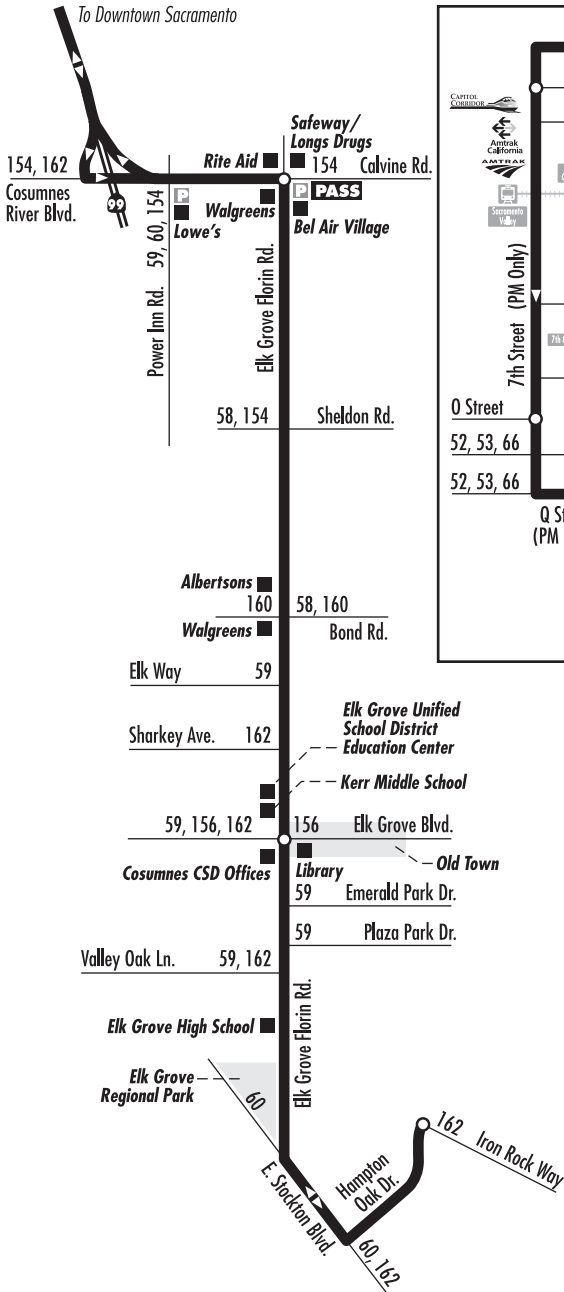

Commuter Route: 57 – Elk Grove Florin Express

LEGEND

- Bus Route
- Route Direction
- Timepoint
- Connecting Service
163, 151
- Light Rail
- Light Rail Station
- Park & Ride Lot
- Point of Interest
- Pass Outlet
PASS

Commuter Route: 57 – Elk Grove Florin Express

Monday – Friday: AM Northbound to Downtown Sacramento

Monday – Friday: PM Southbound to Elk Grove

Iron Rock Wy. at Hampton Oak Dr.	Elk Grove Florin Rd. at Elk Grove Blvd.	Calvine Rd. at Elk Grove Florin Rd. (P/R at Bel Air)	29th St. LRT Sta. (30th St. at R St.)	8th St. at O St. Light Rail Station	7th Street at G Street	7th Street at G Street	7th St. at O St. (8th & O LRT Sta.)	29th St. LRT Sta. (29th St. at R St.)	Elk Grove Florin Rd. at Calvine Rd. (P/R at Bel Air)	Elk Grove Florin Rd. at Elk Grove Blvd.	Iron Rock Wy. at Hampton Oak Dr.
5:50	5:56	6:09	6:39	6:50	6:55	4:05	4:10	4:20	4:45	4:54	5:10
6:15	6:22	6:35	6:59	7:10	7:15	4:35	4:40	4:50	5:15	5:24	5:40
6:35	6:42	6:55	7:24	7:35	7:40	5:05	5:10	5:20	5:45	5:54	6:10

Commuter routes do not operate on weekends or Federal holidays.

P/R = Park and Ride Lot

Commuter routes do not operate on weekends or the following Federal holidays: New Year’s Day, Martin Luther King Jr. Day, President’s Day, Memorial Day, Independence Day, Labor Day, Thanksgiving Day and Christmas Day.