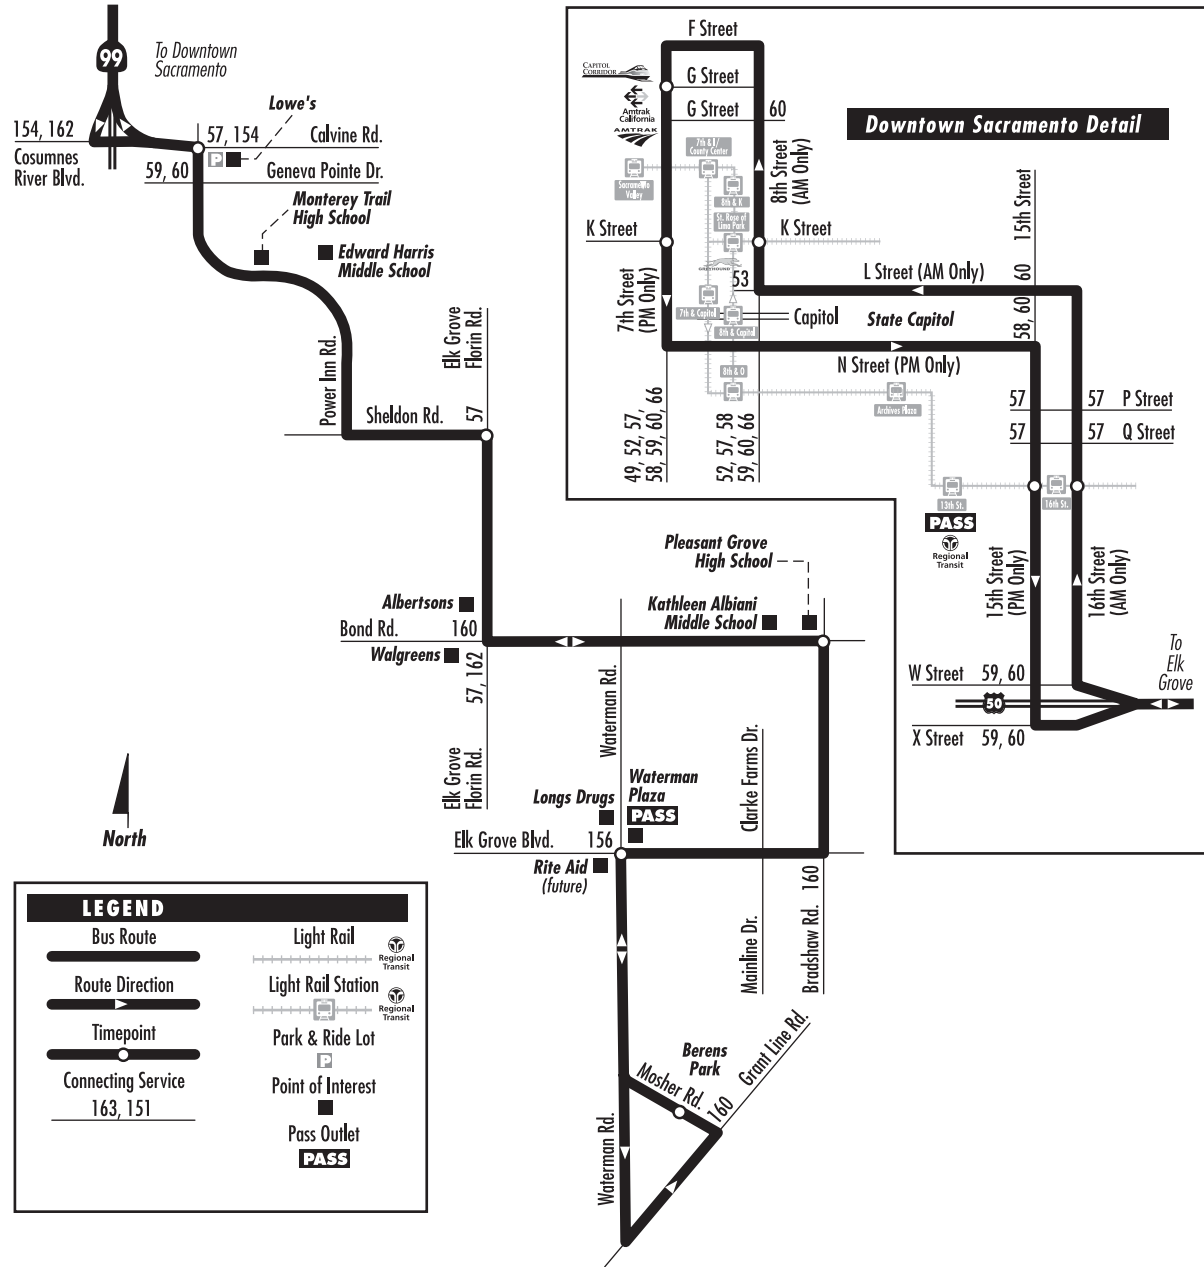

# Commuter Route: 58 – East Elk Grove Express

**LEGEND**

- Bus Route
- Route Direction
- Timepoint
- Connecting Service 163, 151
- Light Rail
- Light Rail Station
- Park & Ride Lot
- Point of Interest
- Pass Outlet
- PASS

# Commuter Route: 58 – East Elk Grove Express

Monday – Friday: AM Northbound to Downtown Sacramento

Monday – Friday: PM Southbound to Elk Grove

Monday – Friday: AM Northbound to Downtown Sacramento	Monday – Friday: PM Southbound to Elk Grove
Moshier Rd. at Berens Park	7th St. at G. St.
Elk Grove Blvd. at Waterman Rd.	7th St. at K St. (St. Rose of Lima Park LRT Sta.)
Bond Rd. at Bradshaw Rd.	15th St. at Q St. (16th St. LRT Sta.)
Sheldon Rd. at Elk Grove Florin Rd.	Power Inn Rd. at Calvine Rd. (P/R at Lowe's)
Calvine Rd. at Power Inn Rd. (P/R at Lowe's)	Elk Grove Florin Rd. at Sheldon Rd.
16th St. at Q St. (16th St. LRT Sta.)	Bradshaw Rd. at Bond Rd.
8th St. at K St. (St. Rose of Lima Park LRT Sta.)	Waterman Rd. at Kliever Wy.
7th St. at G St.	Moshier Rd. at Berens Park
5:30	3:35
6:25	4:30
6:45	5:15
5:35	3:40
6:30	4:35
6:50	5:20
5:39	3:50
6:34	4:45
6:54	5:30
5:45	4:20
6:40	4:30
7:00	4:41
5:55	4:45
6:55	4:50
7:15	4:55
7:15	5:00
7:45	5:05
7:55	5:10
6:00	5:15
6:20	5:20
6:25	5:25
6:30	5:30
6:40	5:35
6:50	5:40
7:00	5:45
7:15	5:50
7:25	5:55
7:55	6:00

Commuter routes do not operate on weekends or Federal holidays.

P/R = Park and Ride Lot

Commuter routes do not operate on weekends or the following Federal holidays: New Year's Day, Martin Luther King Jr. Day, President's Day, Memorial Day, Independence Day, Labor Day, Thanksgiving Day and Christmas Day.

AM times shown in lightface, PM times shown in boldface type.

Times are approximate and may vary due to traffic and weather conditions. Subject to change without notice.