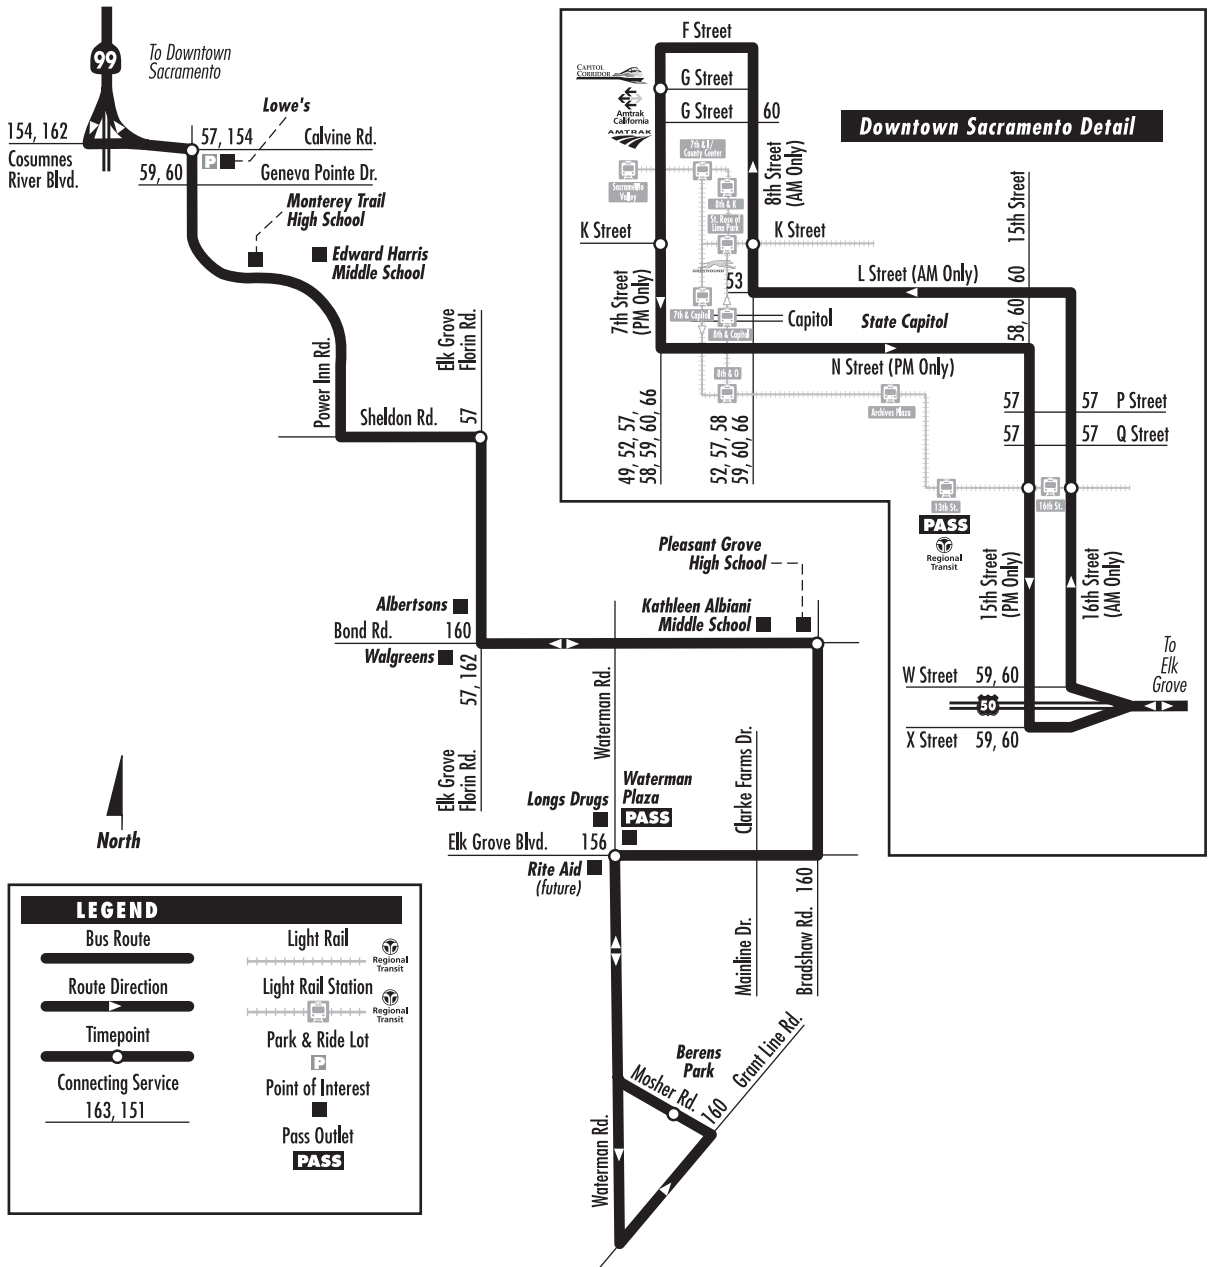

# Commuter Route: 58 – East Elk Grove Express

## Commuter Route: 58 – East Elk Grove Express

### Monday – Friday: AM Northbound to Downtown Sacramento

### Monday – Friday: PM Southbound to Elk Grove

Mosher Rd. at Berens Park	Elk Grove Blvd. at Waterman Rd.	Bond Rd. at Brautshaw Rd.	Sheldon Rd. at Elk Grove Florin Rd.	Calvine Rd. at Power Inn Rd. (P/R at Lowe's)	16th St. at Q St. (16th St. LRT Sta.)	8th St. at K St. (St. Rose of Lima Park LRT Sta.)	7th St. at G St.	7th St. at G. St.	7th St. at K St. (St. Rose of Lima Park LRT Sta.)	15th St. at Q St. (16th St. LRT Sta.)	Power Inn Rd. at Calvine Rd. (P/R at Lowe's)	Elk Grove Florin Rd. at Sheldon Rd.	Brautshaw Rd. at Bond Rd.	Waterman Rd. at Kliever Wy.	Mosher Rd. at Berens Park
5:30	5:35	5:39	5:45	6:00	6:20	6:25	6:30	<b>3:35</b>	<b>3:40</b>	<b>3:50</b>	<b>4:20</b>	<b>4:30</b>	<b>4:41</b>	<b>4:45</b>	<b>4:50</b>
6:25	6:30	6:34	6:40	6:55	7:15	7:20	7:25	<b>4:30</b>	<b>4:35</b>	<b>4:45</b>	<b>5:20</b>	<b>5:30</b>	<b>5:41</b>	<b>5:45</b>	<b>5:50</b>
6:45	6:50	6:54	7:00	7:15	7:45	7:50	7:55	<b>5:15</b>	<b>5:20</b>	<b>5:30</b>	<b>6:00</b>	<b>6:10</b>	<b>6:21</b>	<b>6:25</b>	<b>6:30</b>