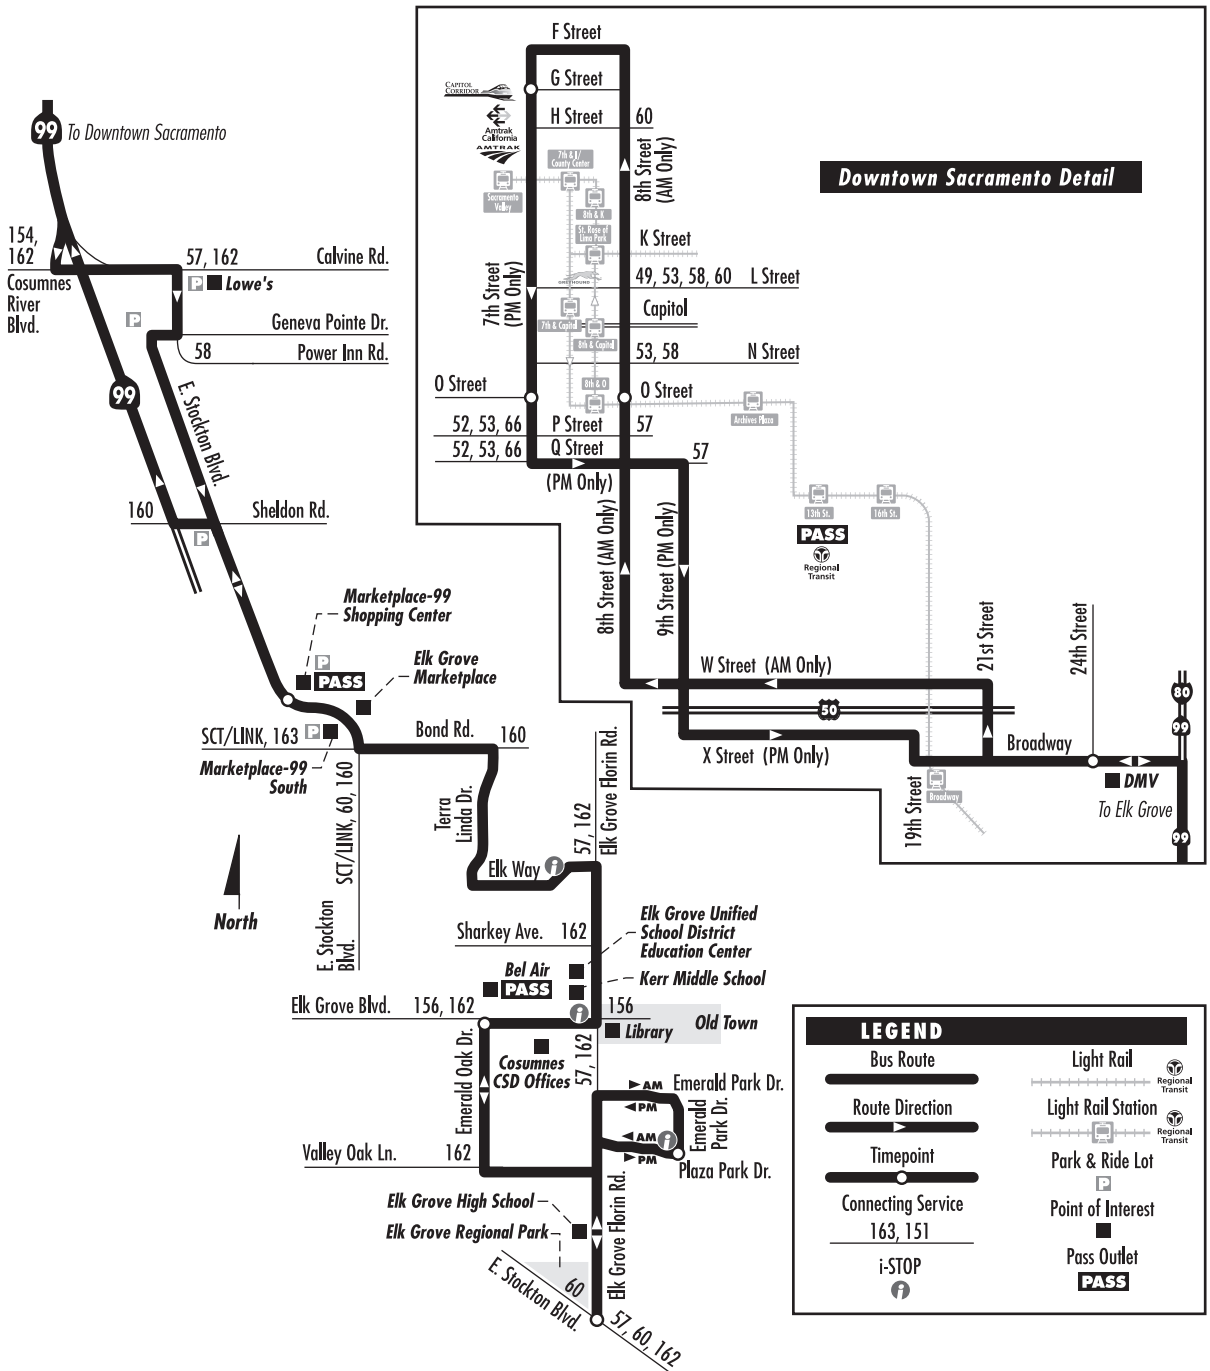

Commuter Route: 59 – Old Town Elk Grove Express

Commuter Route: 59 – Old Town Elk Grove Express

Monday – Friday: AM Northbound to Downtown Sacramento

Monday – Friday: PM Southbound to Elk Grove

Elk Grove Florin Rd. at E. Stockton Blvd.	Emerald Park Dr. at Plaza Park Dr.	Emerald Oak Dr. at Elk Grove Blvd.	E. Stockton Blvd. at Bond Rd. (P/R at Marketplace 99)	Broadway at 24th St.	8th St. at O St. Light Rail Station	7th Street at G Street	7th Street at G Street	7th St. at O St. (8th & O LRT Sta.)	Broadway at 24th St.	E. Stockton Blvd. at Bond Rd. (P/R at Marketplace 99/HOP)	Emerald Oak Dr. at Elk Grove Blvd.	Emerald Park Dr. at Plaza Park Dr.	Elk Grove Florin Rd. at E. Stockton Blvd.
5:30	5:35	5:41	5:53	6:13	6:23	6:28	4:05	4:10	4:20	4:50	5:05	5:10	5:15
6:20	6:25	6:31	6:43	7:07	7:17	7:22	4:50	4:55	5:05	5:35	5:50	5:55	6:00
6:45	6:51	7:00	7:12	7:37	7:47	7:52	5:20	5:25	5:35	6:05	6:20	6:25	6:30

Commuter routes do not operate on weekends or Federal holidays.

P/R = Park and Ride Lot

Commuter routes do not operate on weekends or the following Federal holidays: New Year's Day, Martin Luther King Jr. Day, President's Day, Memorial Day, Independence Day, Labor Day, Thanksgiving Day and Christmas Day.

AM times shown in lightface, **PM times shown in boldface type.**

Times are approximate and may vary due to traffic and weather conditions. Subject to change without notice.