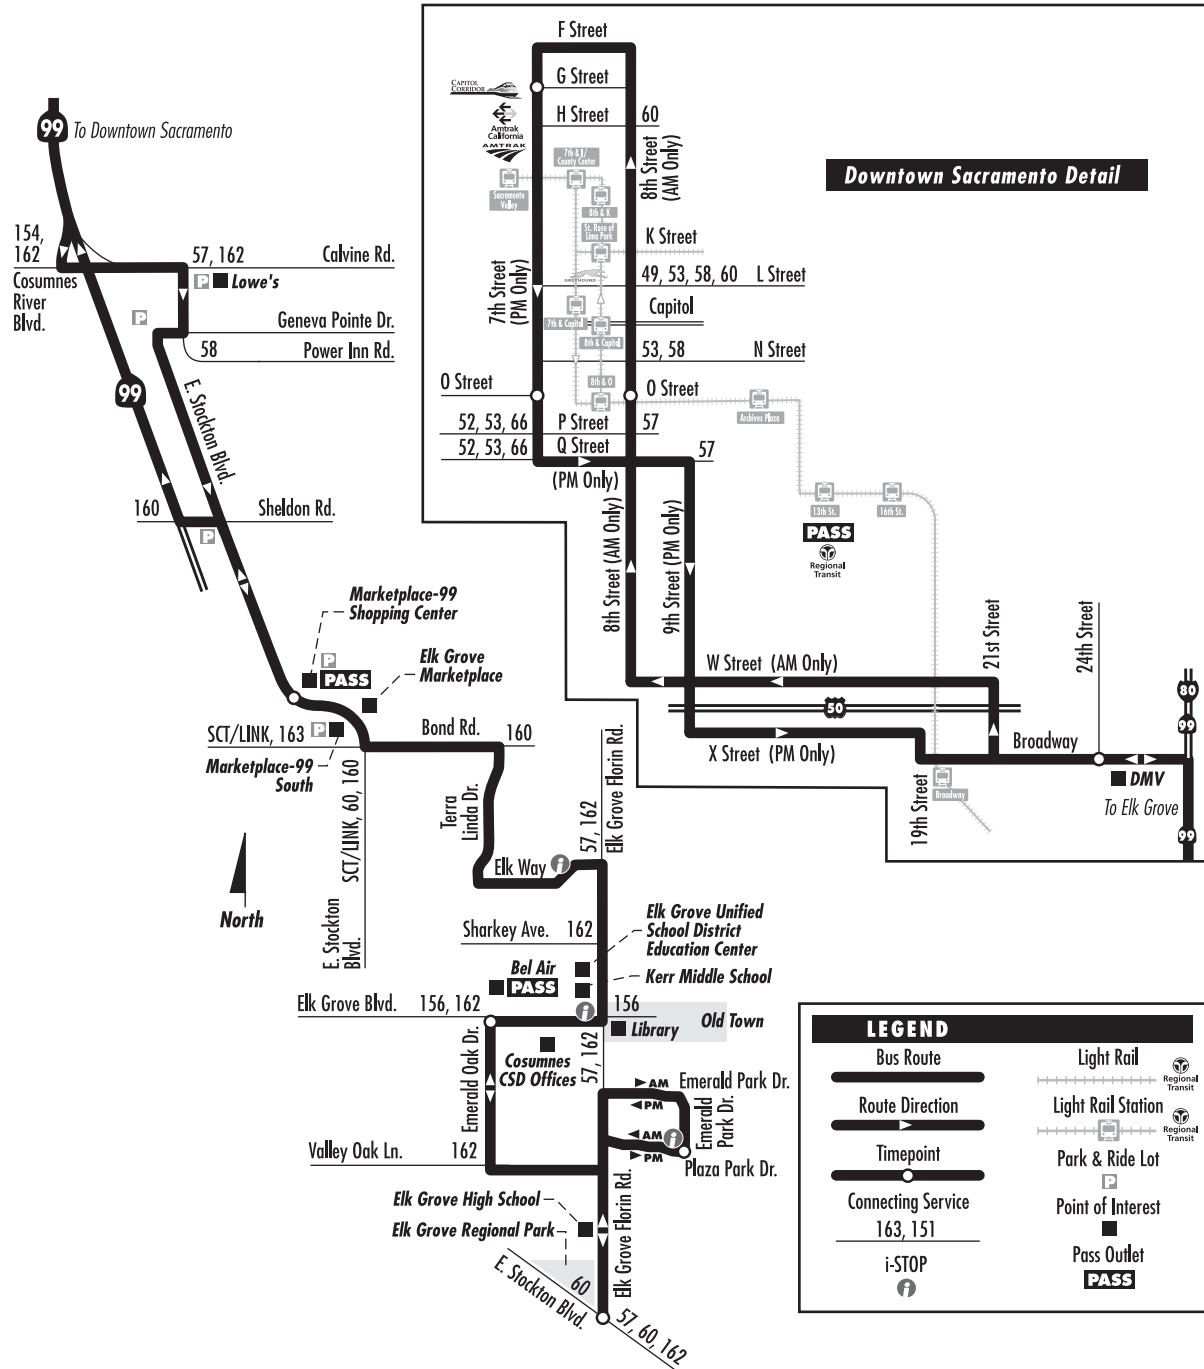

Commuter Route: 59 – Old Town Elk Grove Express

Commuter Route: 59 – Old Town Elk Grove Express

Monday – Friday: AM Northbound to Downtown Sacramento

Monday – Friday: PM Southbound to Elk Grove

Monday – Friday: AM Northbound to Downtown Sacramento	Monday – Friday: PM Southbound to Elk Grove
Elk Grove Florin Rd. at E. Stockton Blvd.	Elk Grove Florin Rd. at E. Stockton Blvd.
5:35	5:15
Emerald Park Dr. at Plaza Park Dr.	Emerald Park Dr. at Plaza Park Dr.
5:38	5:10
Emerald Oak Dr. at Elk Grove Blvd.	Emerald Oak Dr. at Elk Grove Blvd.
5:43	5:05
E. Stockton Blvd. at Bond Rd. (P/R at Marketplace 99)	E. Stockton Blvd. at Bond Rd. (P/R at Marketplace 99/HOP)
5:53	4:50
Broadway at 24th St.	Broadway at 24th St.
6:13	4:20
8th St. at O St. Light Rail Station	7th St. at O St. (8th & O LRT Sta.)
6:23	4:10
7th Street at G Street	7th Street at G Street
6:28	4:05
6:20	4:50
6:25	4:55
6:30	5:05
6:42	5:35
7:07	5:50
7:17	5:55
7:22	6:00
6:45	5:20
6:51	5:25
7:00	5:35
7:12	6:05
7:37	6:20
7:47	6:25
7:52	6:30

Commuter routes do not operate on weekends or Federal holidays.

P/R = Park and Ride Lot

Commuter routes do not operate on weekends or the following Federal holidays: New Year's Day, Martin Luther King Jr. Day, President's Day, Memorial Day, Independence Day, Labor Day, Thanksgiving Day and Christmas Day.

AM times shown in lightface, PM times shown in boldface type.

Times are approximate and may vary due to traffic and weather conditions. Subject to change without notice.