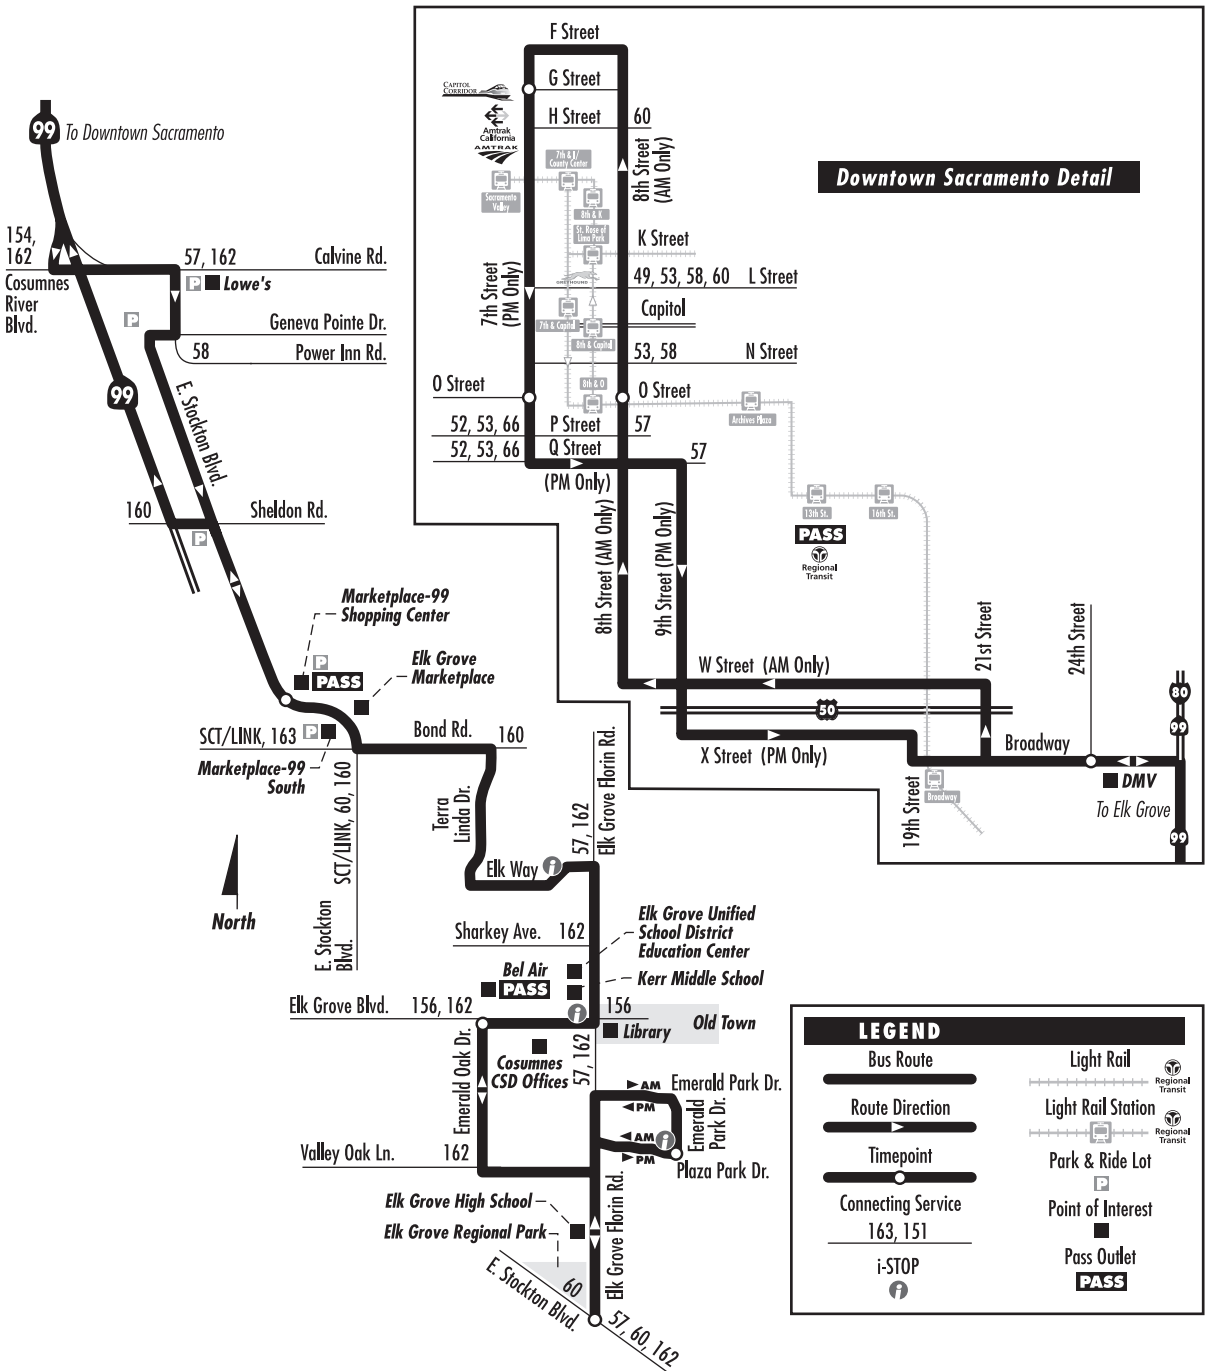

Commuter Route: 59 – Old Town Elk Grove Express

Commuter Route: 59 – Old Town Elk Grove Express

Monday – Friday: AM Northbound to Downtown Sacramento

Monday – Friday: PM Southbound to Elk Grove

Elk Grove Florin Rd. at E. Stockton Blvd.	Emerald Park Dr. at Plaza Park Dr.	Emerald Oak Dr. at Elk Grove Blvd.	E. Stockton Blvd. at Bond Rd. (P/R at Marketplace 99)	Broadway at 24th St.	8th St. at O St. Light Rail Station	7th Street at G Street	7th Street at G Street	7th St. at O St. (8th & O LRT Sta.)	Broadway at 24th St.	Bond Rd. at E. Stockton Blvd. (P/R at Marketplace 99/HOP)	Emerald Oak Dr. at Elk Grove Blvd.	Emerald Park Dr. at Plaza Park Dr.	Elk Grove Florin Rd. at E. Stockton Blvd.
5:30	5:35	5:41	5:53	6:13	6:23	6:28	4:05	4:10	4:20	4:50	5:05	5:10	5:15
6:20	6:25	6:31	6:43	7:07	7:17	7:22	4:50	4:55	5:05	5:35	5:50	5:55	6:00
6:45	6:51	7:00	7:12	7:37	7:47	7:52	5:20	5:25	5:35	6:05	6:20	6:25	6:30

Commuter routes do not operate on weekends or Federal holidays.

P/R = Park and Ride Lot

Commuter routes do not operate on weekends or the following Federal holidays: New Year's Day, Martin Luther King Jr. Day, President's Day, Memorial Day, Independence Day, Labor Day, Thanksgiving Day and Christmas Day.

AM times shown in lightface, **PM times shown in boldface type.**

Times are approximate and may vary due to traffic and weather conditions. Subject to change without notice.