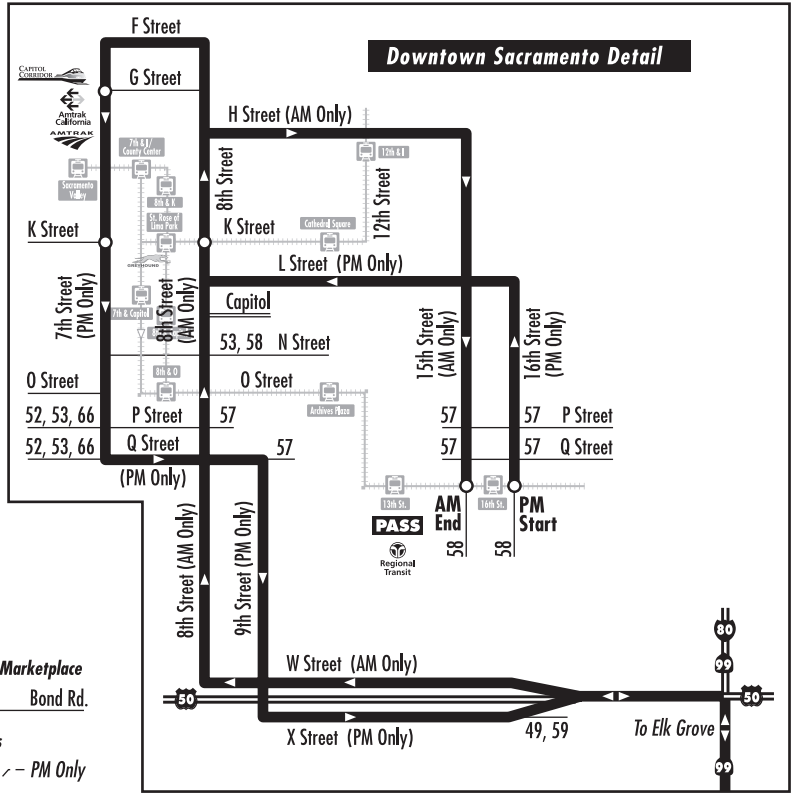

Commuter Route: 60 – Elk Grove Park and Ride Express

| LEGEND | |
|--------------------|--------------------|
| Bus Route | Light Rail |
| Route Direction | Light Rail Station |
| Timepoint | Park & Ride Lot |
| Connecting Service | Point of Interest |
| 163, 151 | Pass Outlet |

Commuter routes do not operate on weekends or Federal holidays.

P/R = Park and Ride Lot

1. = Meets SCT/LINK Highway 99 Express from Galt at Elk Grove Blvd. at Emerald Vista Dr. at 5:35 am, 6:35 am and 7:35 am.

2. = Meets SCT/LINK Highway 99 Express to Galt at Elk Grove Blvd. at East Stockton Blvd. at **5:05 pm** and **6:05 pm**.

H = These trips are operated on the following holidays: Lincoln’s Birthday, Columbus Day, Veteran’s Day, and the day after Thanksgiving.