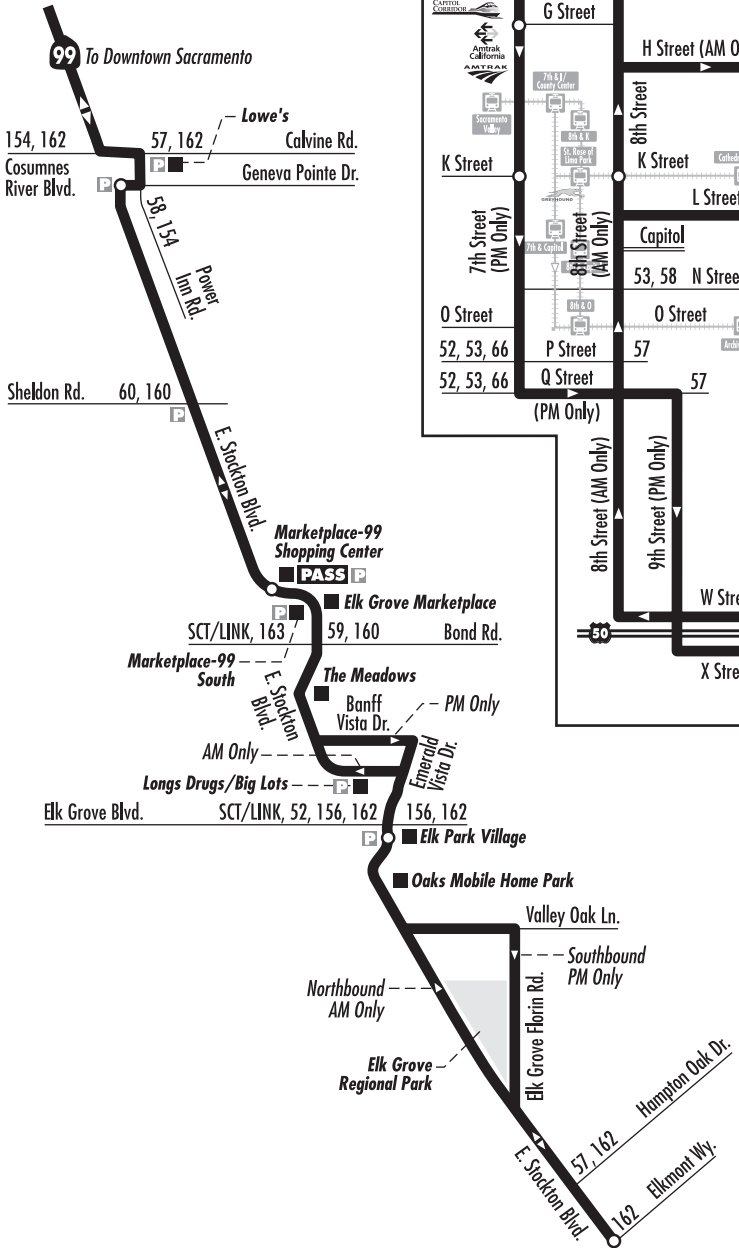

Commuter Route: 60 – Elk Grove Park and Ride Express

| LEGEND | |
|--------------------|--------------------|
| Bus Route | Light Rail |
| Route Direction | Light Rail Station |
| Timepoint | Park & Ride Lot |
| Connecting Service | Point of Interest |
| 163, 151 | Pass Outlet |

Commuter Route: 60 – Elk Grove Park and Ride Express

Monday – Friday: AM Northbound to Downtown Sacramento

Monday – Friday: PM Southbound to Elk Grove

| Footnotes | E. Stockton Blvd. at Elkmont Way | E. Stockton Blvd. at Elk Grove P/R | E. Stockton Blvd. at Bond Rd. (P/R at Marketplace 99) | E. Stockton Blvd. at Geneva Pointe P/R | 8th St. at K St. (St. Rose of Lima Park LRT Sta.) | 15th St. at Q St. (16th St. LRT Sta.) | Footnotes | 16th St. at Q St. (16th St. LRT Sta.) | 7th Street at G Street | 7th St. at K St. (St. Rose of Lima Park LRT Sta.) | E. Stockton Blvd. at Geneva Pointe P/R | E. Stockton Blvd. at Bond Rd. (P/R at Marketplace 99/HOP) | E. Stockton Blvd. at Elk Grove P/R | Elkmont Way at E. Stockton Blvd. |
|-----------|----------------------------------|------------------------------------|---|--|---|---------------------------------------|-----------|---------------------------------------|------------------------|---|--|---|------------------------------------|----------------------------------|
| H | 5:54 | ¹ 5:59 | 6:04 | 6:15 | 6:40 | 6:54 | H | 3:10 | 3:20 | 3:25 | 3:55 | 4:00 | 4:05 | 4:10 |
| | 6:14 | 6:19 | 6:24 | 6:30 | 7:00 | 7:14 | | 3:40 | 3:50 | 3:55 | 4:25 | 4:30 | 4:35 | 4:40 |
| | 6:29 | 6:34 | 6:39 | 6:44 | 7:14 | 7:29 | H | 4:10 | 4:20 | 4:25 | 4:55 | 5:00 | 5:05 | 5:10 |
| H | 6:44 | ¹ 6:49 | 6:54 | 7:00 | 7:30 | 7:44 | | 4:25 | 4:35 | 4:40 | 5:10 | 5:15 | 5:20 | 5:25 |
| | 6:59 | 7:04 | 7:09 | 7:15 | 7:43 | 7:59 | H | 4:55 | 5:05 | 5:10 | 5:40 | 5:45 | ² 5:50 | 5:55 |
| | 7:19 | 7:24 | 7:29 | 7:35 | 8:05 | 8:19 | | | | | | | | |
| H | 7:39 | ¹ 7:44 | 7:49 | 7:55 | 8:24 | 8:39 | | | | | | | | |