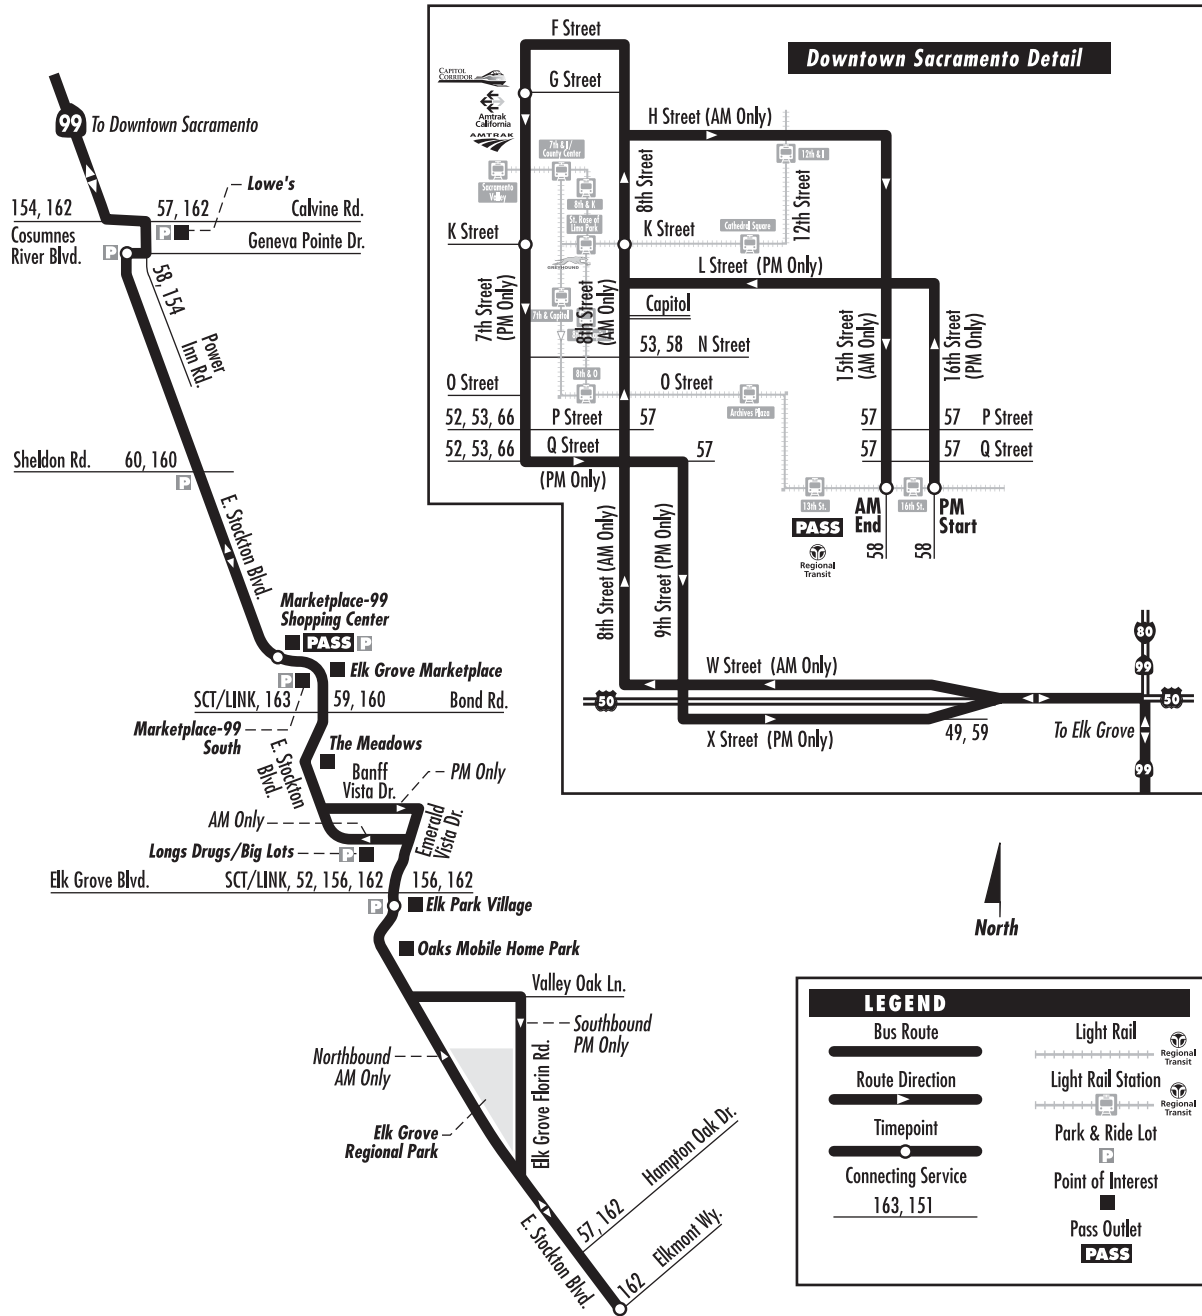

Commuter Route: 60 – Elk Grove Park and Ride *Express*

Commuter Route: 60 – Elk Grove Park and Ride *Express*

Monday – Friday: AM Northbound to Downtown Sacramento

Monday – Friday: PM Southbound to Elk Grove

Footnotes	E. Stockton Blvd. at Elkmont Way	E. Stockton Blvd. at Elk Grove P/R	E. Stockton Blvd. at Bond Rd. (P/R at Marketplace 99)	E. Stockton Blvd. at Geneva Pointe P/R	8th St. at K St. (St. Rose of Lima Park LRT Sta.)	15th St. at O St. (16th St. LRT Sta.)	Footnotes	16th St. at O St. (16th St. LRT Sta.)	7th Street at G Street	7th St. at K St. (St. Rose of Lima Park LRT Sta.)	E. Stockton Blvd. at Geneva Pointe P/R	E. Stockton Blvd. at Bond Rd. (P/R at Marketplace 99/HOP)	E. Stockton Blvd. at Elk Grove P/R	Elkmont Way at E. Stockton Blvd.
H	5:54	1:59	6:04	6:15	6:40	6:54	H	3:05	3:20	3:30	4:00	4:05	4:10	4:15
	6:14	6:19	6:24	6:30	7:00	7:14		3:35	3:50	4:00	4:30	4:35	4:40	4:45
H	6:29	6:34	6:39	6:44	7:14	7:29	H	4:05	4:20	4:30	5:00	5:05	5:10	5:15
	6:44	1:6:49	6:54	7:00	7:30	7:44		4:20	4:35	4:45	5:15	5:20	5:25	5:30
	6:59	7:04	7:09	7:15	7:43	7:59	H	4:50	5:05	5:15	5:45	5:50	5:55	6:00
H	7:19	7:24	7:29	7:35	8:05	8:19								
	7:39	1:7:44	7:49	7:55	8:24	8:39								

Commuter routes do not operate on weekends or Federal holidays.

P/R = Park and Ride Lot

1. = Meets SCT/LINK Highway 99 Express from Galt at Elk Grove Blvd. at Emerald Vista Dr. at 5:35 am, 6:35 am and 7:35 am.

H = These trips are operated on the following holidays: Lincoln's Birthday, Cesar Chavez Day, Columbus Day, Veteran's Day, and the day after Thanksgiving.

Commuter routes do not operate on weekends or the following Federal holidays: New Year's Day, Martin Luther King Jr. Day, President's Day, Memorial Day, Independence Day, Labor Day, Thanksgiving Day and Christmas Day.