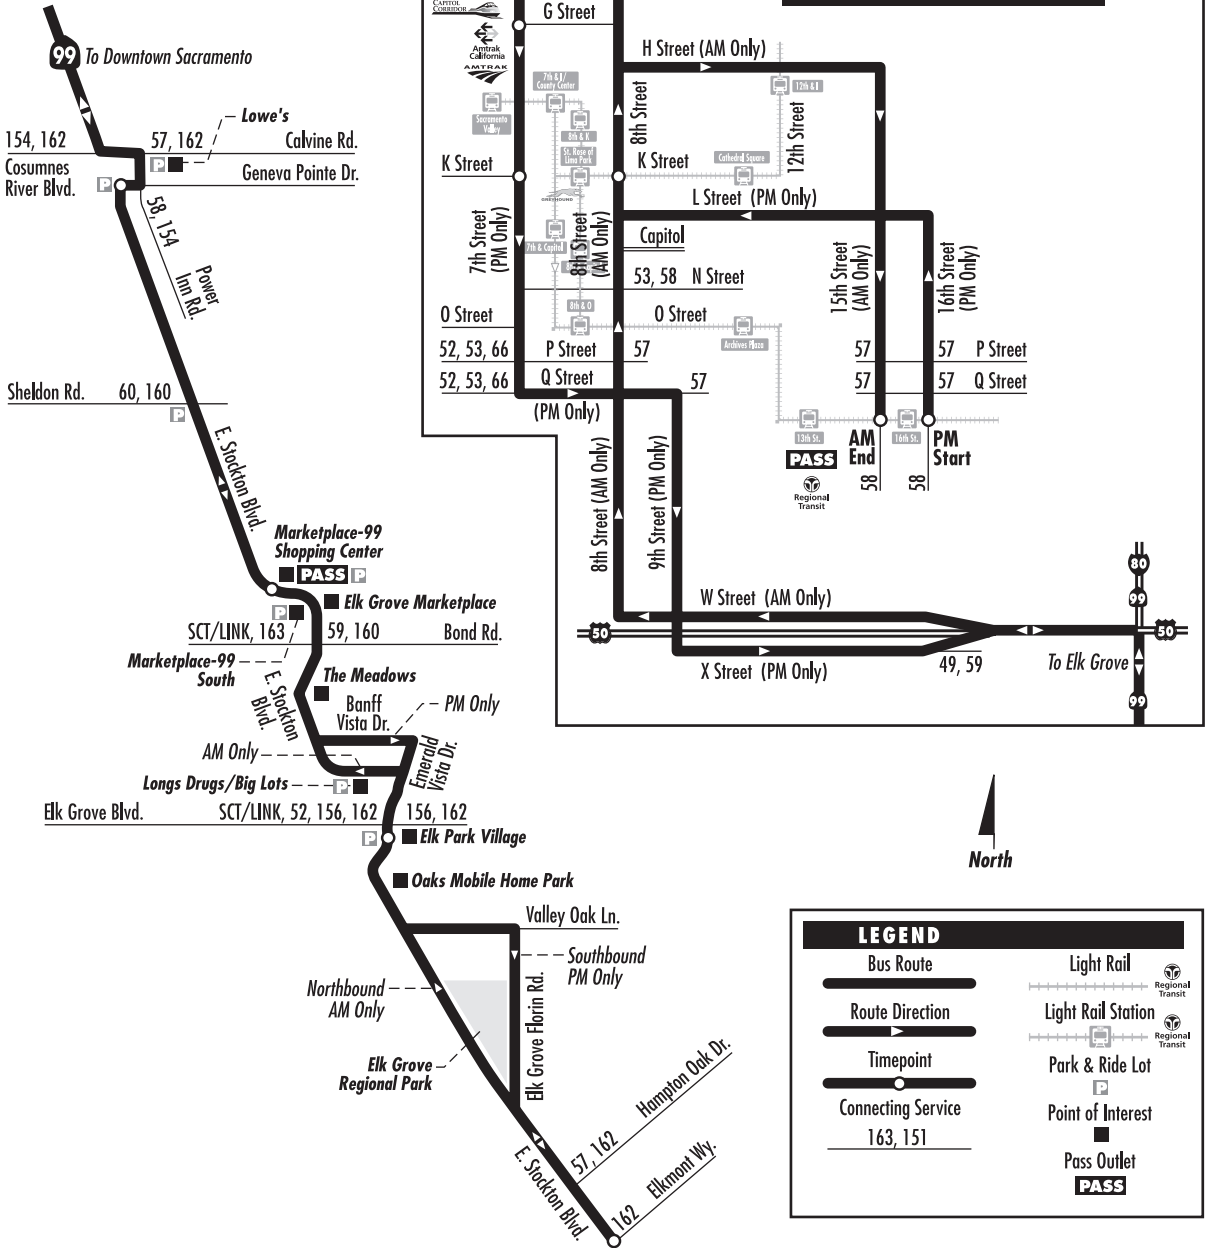

Commuter Route: 60 – Elk Grove Park and Ride Express

Commuter Route: 60 – Elk Grove Park and Ride Express

Monday – Friday: AM Northbound to Downtown Sacramento

Monday – Friday: PM Southbound to Elk Grove

Footnotes	E. Stockton Blvd. at Elkmont Way	E. Stockton Blvd. at Village Shopping Center	E. Stockton Blvd. at Bond Rd. (P/R at Marketplace 99)	E. Stockton Blvd. at Geneva Pointe P/R	8th St. at K St. (St. Rose of Lima Park LRT Sta.)	15th St. at Q St. (16th St. LRT Sta.)	Footnotes	16th St. at Q St. (16th St. LRT Sta.)	7th Street at G Street	7th St. at K St. (St. Rose of Lima Park LRT Sta.)	Geneva Pointe at E. Stockton Blvd. (P/R)	E. Stockton Blvd. at Laguna Blvd. (P/R at Marketplace 99/HOP)	E. Stockton Blvd. at Elk Grove P/R	Elkmont Way at E. Stockton Blvd.
H	5:54	¹ 5:59	6:04	6:15	6:40	6:54	H	3:10	3:20	3:25	3:55	4:00	4:05	4:10
	6:14	6:19	6:24	6:30	7:00	7:14		3:40	3:50	3:55	4:25	4:30	4:35	4:40
	6:29	6:34	6:39	6:44	7:14	7:29	H	4:10	4:20	4:25	4:55	5:00	5:05	5:10
H	6:44	¹ 6:49	6:54	7:00	7:30	7:44		4:25	4:35	4:40	5:10	5:15	5:20	5:25
	6:59	7:04	7:09	7:15	7:43	7:59	H	4:55	5:05	5:10	5:40	5:45	² 5:50	5:55
	7:19	7:24	7:29	7:35	8:05	8:19								
H	7:39	¹ 7:44	7:49	7:55	8:24	8:39								

Commuter routes do not operate on weekends or Federal holidays.

P/R = Park and Ride Lot

1. = Meets SCT/LINK Highway 99 Express from Galt at Elk Grove Blvd. at Emerald Vista Dr. at 5:35 am, 6:35 am and 7:35 am.

2. = Meets SCT/LINK Highway 99 Express to Galt at Elk Grove Blvd. at East Stockton Blvd. at **5:05 pm** and **6:05 pm**.

H = These trips are operated on the following holidays: Lincoln’s Birthday, Columbus Day, Veteran’s Day, and the day after Thanksgiving.