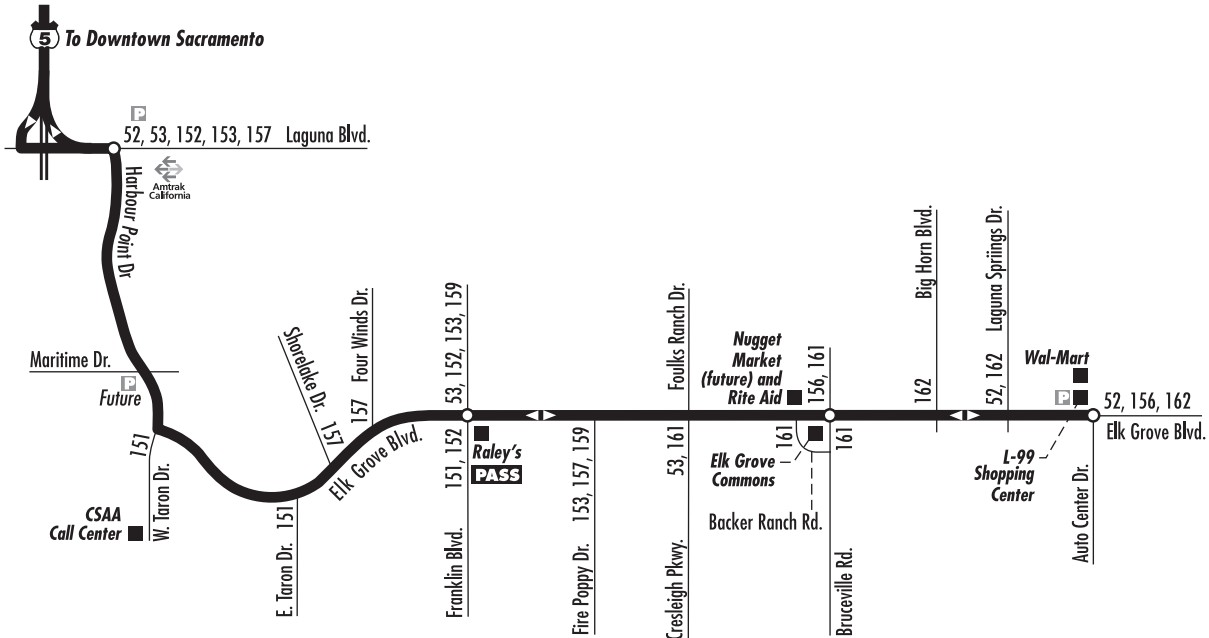

Commuter Route: 66 – Elk Grove Blvd. *Express*

LEGEND

- Bus Route
- Route Direction
- Timepoint
- Connecting Service 163, 151
- Light Rail
- Light Rail Station
- Park & Ride Lot
- Point of Interest
- Pass Outlet **PASS**

Commuter Route: 66 – Elk Grove Blvd. *Express*

Monday – Friday: AM Northbound to Downtown Sacramento

Monday – Friday: PM Southbound to Elk Grove

Elk Grove Blvd. at Auto Center Dr. P/R	Elk Grove Blvd. at Bruceville Rd.	Elk Grove Blvd. at Franklin Blvd.	Harbour Point Dr. at Laguna Blvd. (Laguna West P/R)	8th St. at O St. Light Rail Station	7th Street at G Street
6:25	6:31	6:36	6:46	7:10	7:23
6:50	6:56	7:01	7:11	7:43	7:55

7th Street at G Street	7th St. at O St. (8th & O LRT Sta.)	Harbour Point Dr. at Laguna Blvd. (Laguna West P/R)	Elk Grove Blvd. at Franklin Blvd.	Elk Grove Blvd. at Bruceville Rd.	Elk Grove Blvd. at Auto Center Dr. P/R
4:45	4:50	5:20	5:30	5:37	5:45
5:20	5:25	5:55	6:05	6:13	6:20

Commuter routes do not operate on weekends or Federal holidays.

P/R = Park and Ride Lot

Commuter routes do not operate on weekends or the following Federal holidays: New Year's Day, Martin Luther King Jr. Day, President's Day, Memorial Day, Independence Day, Labor Day, Thanksgiving Day and Christmas Day.