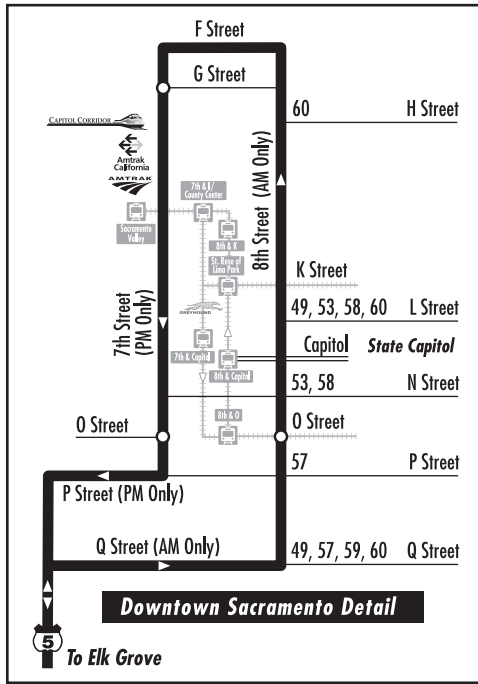

Commuter Route: 66 – Elk Grove Blvd. *Express*

LEGEND

- Bus Route
- Route Direction
- Timepoint
- Connecting Service 163, 151
- Light Rail
- Light Rail Station
- Park & Ride Lot
- Point of Interest
- Pass Outlet **PASS**

Commuter Route: 66 – Elk Grove Blvd. *Express*

Monday – Friday: AM Northbound to Downtown Sacramento

Monday – Friday: PM Southbound to Elk Grove

Elk Grove Blvd. at Auto Center Dr. P/R	Elk Grove Blvd. at Bruceville Rd.	Elk Grove Blvd. at Franklin Blvd.	Harbour Point Dr. at Laguna Blvd. (Laguna West P/R)	8th St. at O St. Light Rail Station	7th Street at G Street
6:25	6:31	6:36	6:46	7:10	7:23
6:50	6:56	7:01	7:11	7:43	7:55

7th Street at G Street	7th St. at O St. (8th & O LRT Sta.)	Harbour Point Dr. at Laguna Blvd. (Laguna West P/R)	Elk Grove Blvd. at Franklin Blvd.	Elk Grove Blvd. at Bruceville Rd.	Elk Grove Blvd. at Auto Center Dr. P/R
4:45	4:50	5:20	5:30	5:37	5:45
5:20	5:25	5:55	6:05	6:13	6:20

Commuter routes do not operate on weekends or Federal holidays.

P/R = Park and Ride Lot

Commuter routes do not operate on weekends or the following Federal holidays: New Year's Day, Martin Luther King Jr. Day, President's Day, Memorial Day, Independence Day, Labor Day, Thanksgiving Day and Christmas Day.