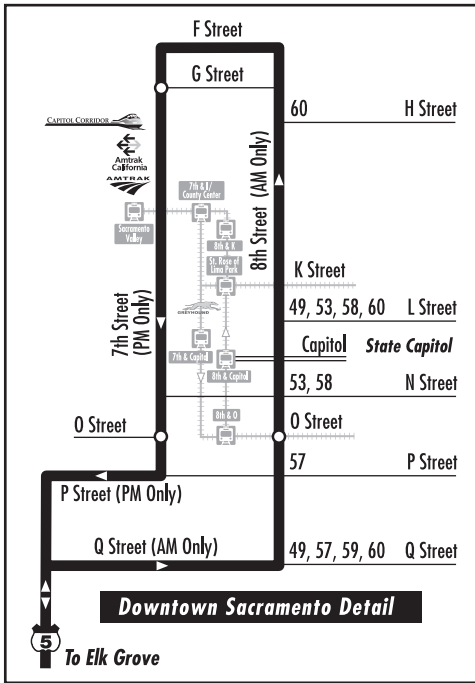

Commuter Route: 66 – Elk Grove Blvd. Express

LEGEND

- Bus Route
- Route Direction
- Timepoint
- Connecting Service 163, 151
- Light Rail
- Light Rail Station
- Park & Ride Lot
- Point of Interest
- Pass Outlet **PASS**

Commuter Route: 66 – Elk Grove Blvd. Express

Monday – Friday: AM Northbound to Downtown Sacramento

Monday – Friday: PM Southbound to Elk Grove

Elk Grove Blvd. at Auto Center Dr. P/R	Elk Grove Blvd. at Bruceville Rd.	Elk Grove Blvd. at Franklin Blvd.	Laguna Blvd. at Harbour Point Dr. (Laguna West P/R)	8th St. at O St. Light Rail Station	7th Street at G Street	7th Street at G Street	7th St. at O St. (8th & O LRT Sta.)	Harbour Point Dr. at Laguna Blvd. (Laguna West P/R)	Elk Grove Blvd. at Franklin Blvd.	Elk Grove Blvd. at Bruceville Rd.	Elk Grove Blvd. at Auto Center Dr. P/R
6:25	6:31	6:36	6:46	7:10	7:23	4:45	4:50	5:20	5:30	5:37	5:45
6:50	6:56	7:01	7:11	7:43	7:55	5:20	5:25	5:55	6:05	6:13	6:20

Commuter routes do not operate on weekends or Federal holidays.

P/R = Park and Ride Lot

Commuter routes do not operate on weekends or the following Federal holidays: New Year's Day, Martin Luther King Jr. Day, President's Day, Memorial Day, Independence Day, Labor Day, Thanksgiving Day and Christmas Day.