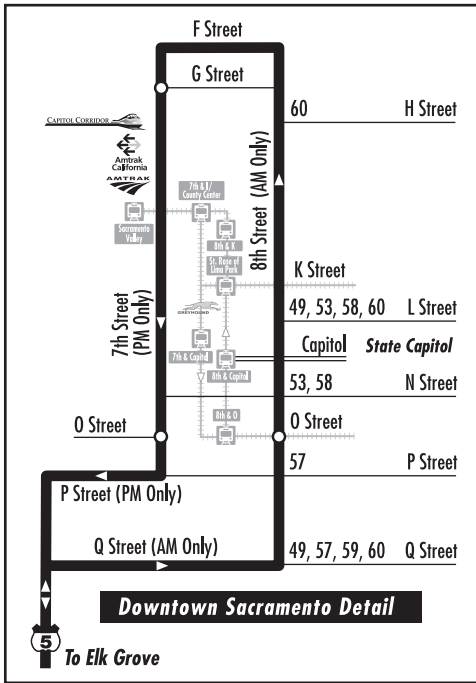

Commuter Route: 66 – Elk Grove Blvd. Express

LEGEND

- Bus Route
- Route Direction
- Timepoint
- Connecting Service 163, 151
- Light Rail
- Light Rail Station
- Park & Ride Lot
- Point of Interest
- Pass Outlet **PASS**

Commuter Route: 66 – Elk Grove Blvd. Express

Monday – Friday: AM Northbound to Downtown Sacramento

Monday – Friday: PM Southbound to Elk Grove

Elk Grove Blvd. at Auto Center Dr. P/R	Elk Grove Blvd. at Bruceville Rd.	Elk Grove Blvd. at Franklin Blvd.	Harbour Point Dr. at Laguna Blvd. (Laguna West P/R)	8th St. at O St. Light Rail Station	7th Street at G Street	7th Street at G Street	7th St. at O St. (8th & O LRT Sta.)	Harbour Point Dr. at Laguna Blvd. (Laguna West P/R)	Elk Grove Blvd. at Franklin Blvd.	Elk Grove Blvd. at Bruceville Rd.	Elk Grove Blvd. at Auto Center Dr. P/R
6:25	6:31	6:36	6:46	7:10	7:23	4:45	4:50	5:20	5:30	5:37	5:45
6:50	6:56	7:01	7:11	7:43	7:55	5:20	5:25	5:55	6:05	6:13	6:20

Commuter routes do not operate on weekends or Federal holidays.

P/R = Park and Ride Lot

Commuter routes do not operate on weekends or the following Federal holidays: New Year's Day, Martin Luther King Jr. Day, President's Day, Memorial Day, Independence Day, Labor Day, Thanksgiving Day and Christmas Day.