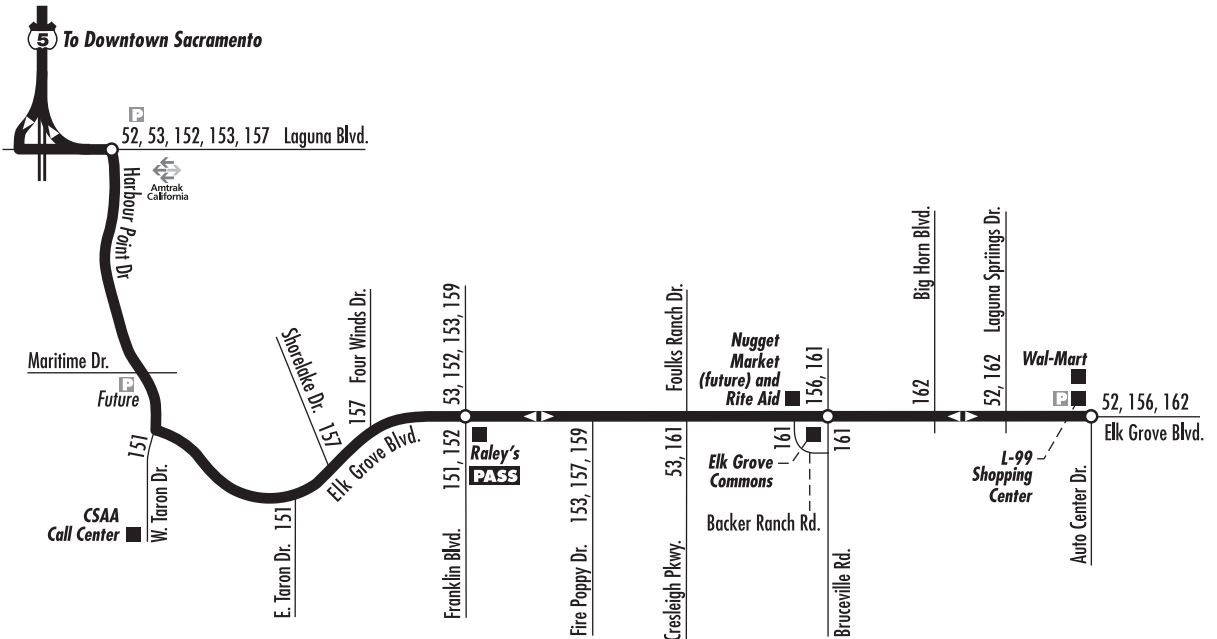

Commuter Route: 66 – Elk Grove Blvd. Express

LEGEND

- Bus Route
- Route Direction
- Timepoint
- Connecting Service 163, 151
- Light Rail
- Light Rail Station
- Park & Ride Lot
- Point of Interest
- Pass Outlet **PASS**

Commuter Route: 66 – Elk Grove Blvd. Express

Monday – Friday: AM Northbound to Downtown Sacramento

Monday – Friday: PM Southbound to Elk Grove

Elk Grove Blvd. at Auto Center Dr. P/R	Elk Grove Blvd. at Bruceville Rd.	Elk Grove Blvd. at Franklin Blvd.	Harbour Point Dr. at Laguna Blvd. (Laguna West P/R)	8th St. at O St. Light Rail Station	7th Street at G Street	7th Street at G Street	7th St. at O St. (8th & O LRT Sta.)	Harbour Point Dr. at Laguna Blvd. (Laguna West P/R)	Elk Grove Blvd. at Franklin Blvd.	Elk Grove Blvd. at Bruceville Rd.	Elk Grove Blvd. at Auto Center Dr. P/R
6:25	6:31	6:36	6:46	7:10	7:23	4:45	4:50	5:20	5:30	5:37	5:45
6:50	6:56	7:01	7:11	7:43	7:55	5:20	5:25	5:55	6:05	6:13	6:20

Commuter routes do not operate on weekends or Federal holidays.

P/R = Park and Ride Lot

Commuter routes do not operate on weekends or the following Federal holidays: New Year's Day, Martin Luther King Jr. Day, President's Day, Memorial Day, Independence Day, Labor Day, Thanksgiving Day and Christmas Day.