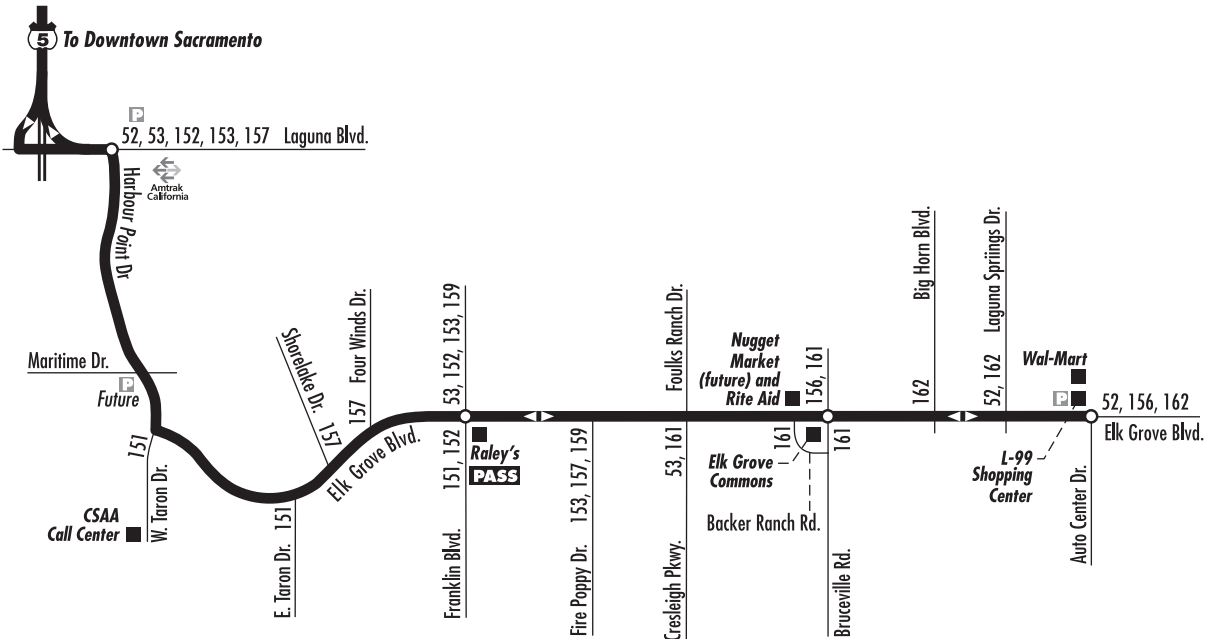

Commuter Route: 66 – Elk Grove Blvd. Express

LEGEND

- Bus Route
- Route Direction
- Timepoint
- Connecting Service 163, 151
- Light Rail
- Light Rail Station
- Park & Ride Lot
- Point of Interest
- Pass Outlet **PASS**

Commuter Route: 66 – Elk Grove Blvd. Express

Monday – Friday: AM Northbound to Downtown Sacramento

Monday – Friday: PM Southbound to Elk Grove

Elk Grove Blvd. at Auto Center Dr. P/R	Elk Grove Blvd. at Bruceville Rd.	Elk Grove Blvd. at Franklin Blvd.	Laguna Blvd. at Harbour Point Dr. (Laguna West P/R)	8th St. at O St. Light Rail Station	7th Street at G Street	7th Street at G Street	7th St. at O St. (8th & O LRT Sta.)	Harbour Point Dr. at Laguna Blvd. (Laguna West P/R)	Elk Grove Blvd. at Franklin Blvd.	Elk Grove Blvd. at Bruceville Rd.	Elk Grove Blvd. at Auto Center Dr. P/R
6:25	6:31	6:36	6:46	7:10	7:23	4:45	4:50	5:20	5:30	5:37	5:45
6:50	6:56	7:01	7:11	7:43	7:55	5:20	5:25	5:55	6:05	6:13	6:20

Commuter routes do not operate on weekends or Federal holidays.

P/R = Park and Ride Lot

Commuter routes do not operate on weekends or the following Federal holidays: New Year's Day, Martin Luther King Jr. Day, President's Day, Memorial Day, Independence Day, Labor Day, Thanksgiving Day and Christmas Day.