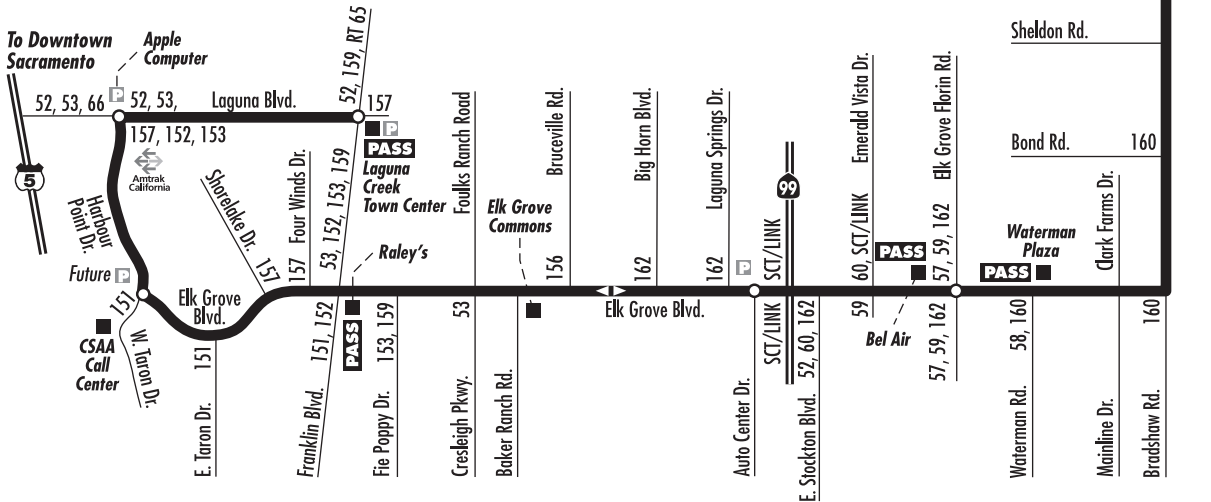

ROUTE 70 - Bradshaw Express

LEGEND

- Bus Route
- Route Direction
- Timepoint
- Connecting Service
163, 151
- Light Rail
- Light Rail Station
- Park & Ride Lot
- Point of Interest
- Pass Outlet
PASS

ROUTE 70 - Bradshaw Express

Monday – Friday: AM Northbound to Butterfield Light Rail Station

Laguna Blvd. at Franklin Blvd. (Laguna Creek Town Center P/R)	Harbor Point Dr. at Laguna Blvd. (Laguna West P/R)	Elk Grove Blvd. at Harbour Point Dr.	Elk Grove Blvd. at Auto Center Dr. P/R	Elk Grove Blvd. at Elk Grove Florin Rd.	Bradshaw Rd. at Calvine Rd.	Franchise Tax Board and Butterfield Light Rail Station
5:20	5:25	5:27	5:38	5:41	5:52	6:15
5:55	6:00	6:02	6:13	6:16	6:27	6:50

Monday – Friday: PM Southbound to Elk Grove

Franchise Tax Board and Butterfield Light Rail Station	Bradshaw Rd. at Calvine Rd.	Elk Grove Blvd. at Elk Grove Florin Rd.	Elk Grove Blvd. at Auto Center Dr. P/R	Harbour Point Dr. at Elk Grove Blvd.	Laguna Blvd. at Harbor Point Dr. (Laguna West P/R)	Laguna Blvd. at Franklin Blvd. (Laguna Creek Town Center P/R)
4:10	4:35	4:46	4:49	5:05	5:10	5:15
4:40	5:05	5:16	5:19	5:35	5:40	5:45

Commuter routes do not operate on weekends or Federal holidays.

P/R = Park and Ride Lot

Commuter routes do not operate on weekends or the following Federal holidays: New Year's Day, Martin Luther King Jr. Day, President's Day, Memorial Day, Independence Day, Labor Day, Thanksgiving Day and Christmas Day.