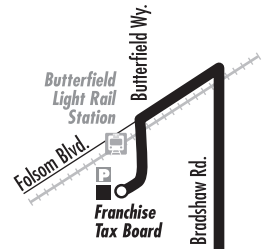

ROUTE 70 - Bradshaw Express

LEGEND

- Bus Route
- Route Direction
- Timepoint
- Connecting Service
163, 151
- Light Rail
- Light Rail Station
- Park & Ride Lot
- Point of Interest
- Pass Outlet
PASS

ROUTE 70 - Bradshaw Express

Monday – Friday: AM Northbound to Butterfield Light Rail Station

| | | | | | | |
|---|---|--------------------------------------|--|---|-----------------------------|--|
| Laguna Blvd. at Franklin Blvd. (Laguna Creek Town Center P/R) | Harbour Point Dr. at Laguna Blvd. (Laguna West P/R) | Elk Grove Blvd. at Harbour Point Dr. | Elk Grove Blvd. at Auto Center Dr. P/R | Elk Grove Blvd. at Elk Grove Florin Rd. | Bradshaw Rd. at Calvine Rd. | Franchise Tax Board and Butterfield Light Rail Station |
| 5:20 | 5:25 | 5:27 | 5:38 | 5:41 | 5:52 | 6:15 |
| 5:55 | 6:00 | 6:02 | 6:13 | 6:16 | 6:27 | 6:50 |

Monday – Friday: PM Southbound to Elk Grove

| | | | | | | |
|--|----------------------------------|---|--|--------------------------------------|---|---|
| Franchise Tax Board and Butterfield Light Rail Station | Bradshaw Rd. at Vintage Park Dr. | Elk Grove Blvd. at Elk Grove Florin Rd. | Elk Grove Blvd. at Auto Center Dr. P/R | Harbour Point Dr. at Elk Grove Blvd. | Laguna Blvd. at Harbour Point Dr. (Laguna West P/R) | Laguna Blvd. at Franklin Blvd. (Laguna Creek Town Center P/R) |
| 4:10 | 4:35 | 4:46 | 4:49 | 5:05 | 5:10 | 5:15 |
| 4:40 | 5:05 | 5:16 | 5:19 | 5:35 | 5:40 | 5:45 |