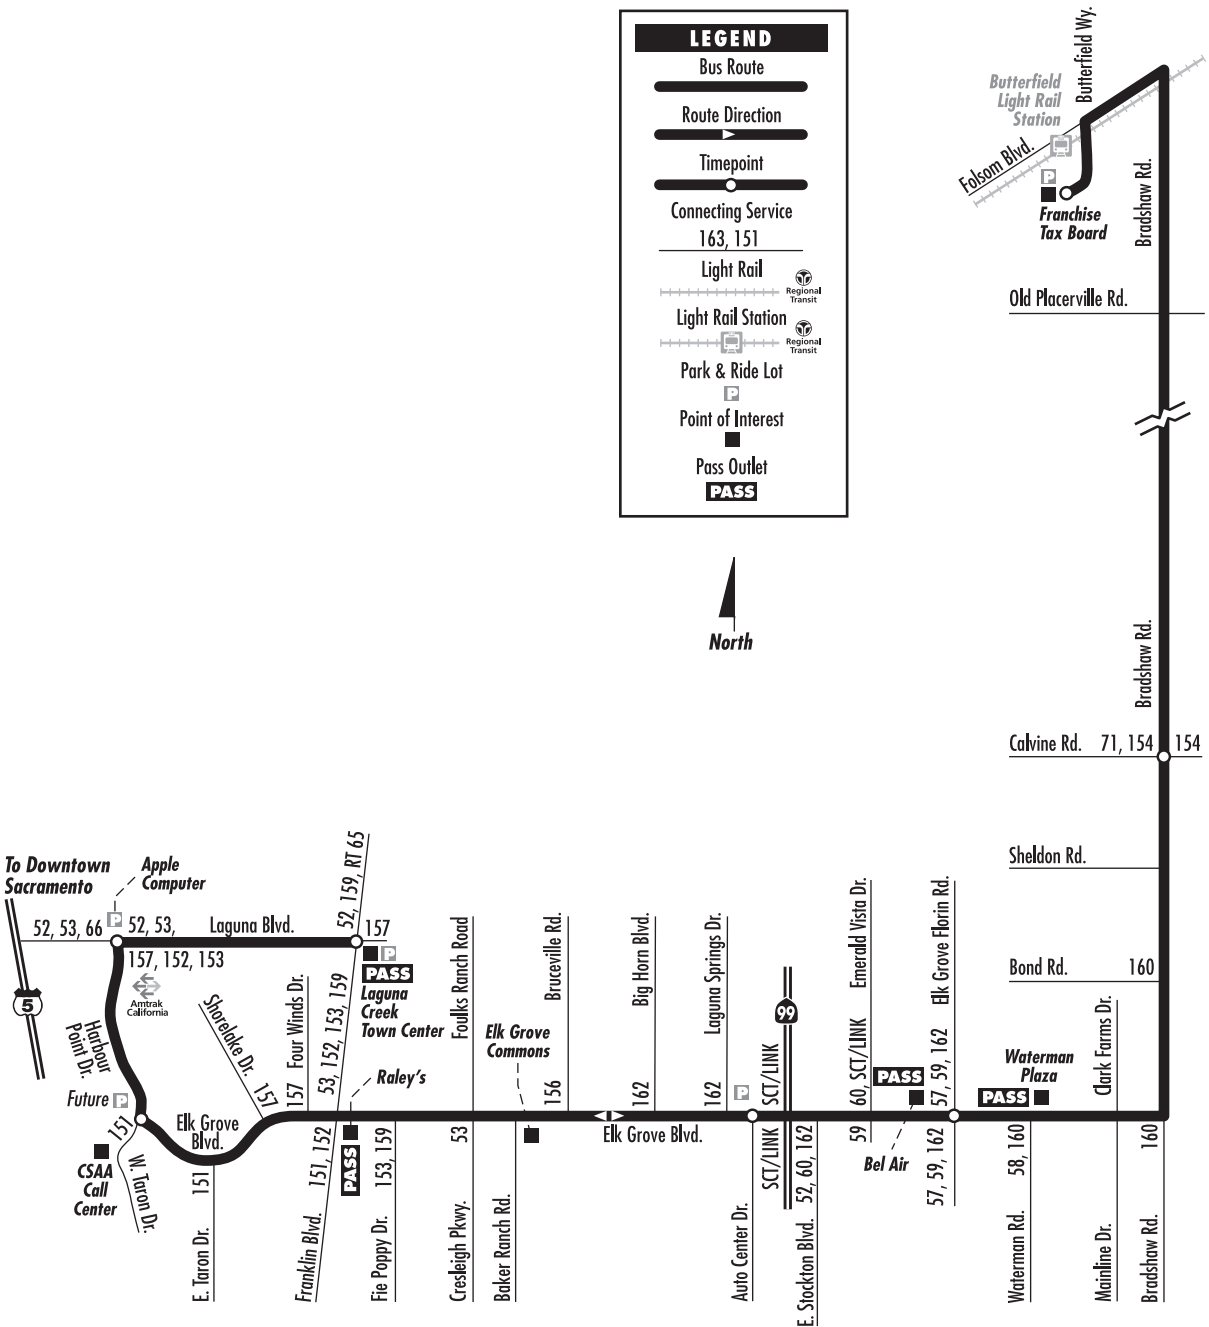

ROUTE 70 - Bradshaw Express

ROUTE 70 - Bradshaw Express

Monday – Friday: AM Northbound to Butterfield Light Rail Station

Laguna Blvd. at Franklin Blvd. (Laguna Creek Town Center P/R)	Harbor Point Dr. at Laguna Blvd. (Laguna West P/R)	Elk Grove Blvd. at Harbour Point Dr.	Elk Grove Blvd. at Auto Center Dr. P/R	Elk Grove Blvd. at Elk Grove Florin Rd.	Bradshaw Rd. at Calwine Rd.	Franchise Tax Board and Butterfield Light Rail Station
5:20	5:25	5:27	5:38	5:41	5:52	6:15
5:55	6:00	6:02	6:13	6:16	6:27	6:50

Monday – Friday: PM Southbound to Elk Grove

Franchise Tax Board and Butterfield Light Rail Station	Bradshaw Rd. at Calwine Rd.	Elk Grove Blvd. at Elk Grove Florin Rd.	Elk Grove Blvd. at Auto Center Dr. P/R	Harbour Point Dr. at Elk Grove Blvd.	Laguna Blvd. at Harbor Point Dr. (Laguna West P/R)	Laguna Blvd. at Franklin Blvd. (Laguna Creek Town Center P/R)
4:10	4:35	4:46	4:49	5:05	5:10	5:15
4:40	5:05	5:16	5:19	5:35	5:40	5:45

Commuter routes do not operate on weekends or Federal holidays.

P/R = Park and Ride Lot

Commuter routes do not operate on weekends or the following Federal holidays: New Year's Day, Martin Luther King Jr. Day, President's Day, Memorial Day, Independence Day, Labor Day, Thanksgiving Day and Christmas Day.

AM times shown in lightface, **PM times shown in boldface type.**

Times are approximate and may vary due to traffic and weather conditions. Subject to change without notice.