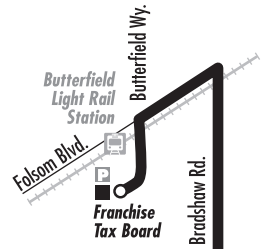

ROUTE 70 - Bradshaw Express

LEGEND

- Bus Route
- Route Direction
- Timepoint
- Connecting Service
163, 151
- Light Rail
- Light Rail Station
- Park & Ride Lot
- Point of Interest
- Pass Outlet
PASS

ROUTE 70 - Bradshaw Express

Monday – Friday: AM Northbound to Butterfield Light Rail Station

Laguna Blvd. at Franklin Blvd. (Laguna Creek Town Center P/R)	Harbor Point Dr. at Laguna Blvd. (Laguna West P/R)	Elk Grove Blvd. at Harbour Point Dr.	Elk Grove Blvd. at Auto Center Dr. P/R	Elk Grove Blvd. at Elk Grove Florin Rd.	Bradshaw Rd. at Calvine Rd.	Franchise Tax Board and Butterfield Light Rail Station
5:20	5:25	5:27	5:38	5:41	5:52	6:15
5:55	6:00	6:02	6:13	6:16	6:27	6:50

Monday – Friday: PM Southbound to Elk Grove

Franchise Tax Board and Butterfield Light Rail Station	Bradshaw Rd. at Calvine Rd.	Elk Grove Blvd. at Elk Grove Florin Rd.	Elk Grove Blvd. at Auto Center Dr. P/R	Harbour Point Dr. at Elk Grove Blvd.	Laguna Blvd. at Harbor Point Dr. (Laguna West P/R)	Laguna Blvd. at Franklin Blvd. (Laguna Creek Town Center P/R)
4:10	4:35	4:46	4:49	5:05	5:10	5:15
4:40	5:05	5:16	5:19	5:35	5:40	5:45