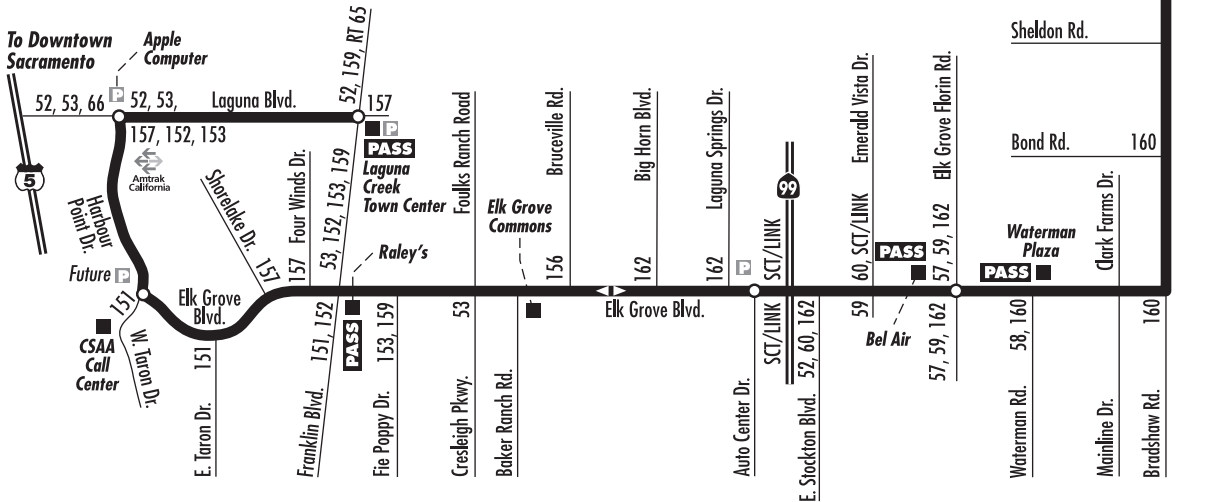

ROUTE 70 - Bradshaw Express

LEGEND

- Bus Route
- Route Direction
- Timepoint
- Connecting Service
163, 151
- Light Rail
- Light Rail Station
- Park & Ride Lot
- Point of Interest
- Pass Outlet
PASS

ROUTE 70 - Bradshaw Express

Monday – Friday: AM Northbound to Butterfield Light Rail Station

| | | | | | | |
|---|---|--------------------------------------|--|---|-----------------------------|--|
| Laguna Blvd. at Franklin Blvd. (Laguna Creek Town Center P/R) | Harbour Point Dr. at Laguna Blvd. (Laguna West P/R) | Elk Grove Blvd. at Harbour Point Dr. | Elk Grove Blvd. at Auto Center Dr. P/R | Elk Grove Blvd. at Elk Grove Florin Rd. | Bradshaw Rd. at Calvine Rd. | Franchise Tax Board and Butterfield Light Rail Station |
| 5:20 | 5:25 | 5:27 | 5:38 | 5:41 | 5:52 | 6:15 |
| 5:55 | 6:00 | 6:02 | 6:13 | 6:16 | 6:27 | 6:50 |

Monday – Friday: PM Southbound to Elk Grove

| | | | | | | |
|--|----------------------------------|---|--|--------------------------------------|---|---|
| Franchise Tax Board and Butterfield Light Rail Station | Bradshaw Rd. at Vintage Park Dr. | Elk Grove Blvd. at Elk Grove Florin Rd. | Elk Grove Blvd. at Auto Center Dr. P/R | Harbour Point Dr. at Elk Grove Blvd. | Laguna Blvd. at Harbour Point Dr. (Laguna West P/R) | Laguna Blvd. at Franklin Blvd. (Laguna Creek Town Center P/R) |
| 4:10 | 4:35 | 4:46 | 4:49 | 5:05 | 5:10 | 5:15 |
| 4:40 | 5:05 | 5:16 | 5:19 | 5:35 | 5:40 | 5:45 |

Commuter routes do not operate on weekends or Federal holidays.

P/R = Park and Ride Lot

Commuter routes do not operate on weekends or the following Federal holidays: New Year's Day, Martin Luther King Jr. Day, President's Day, Memorial Day, Independence Day, Labor Day, Thanksgiving Day and Christmas Day.