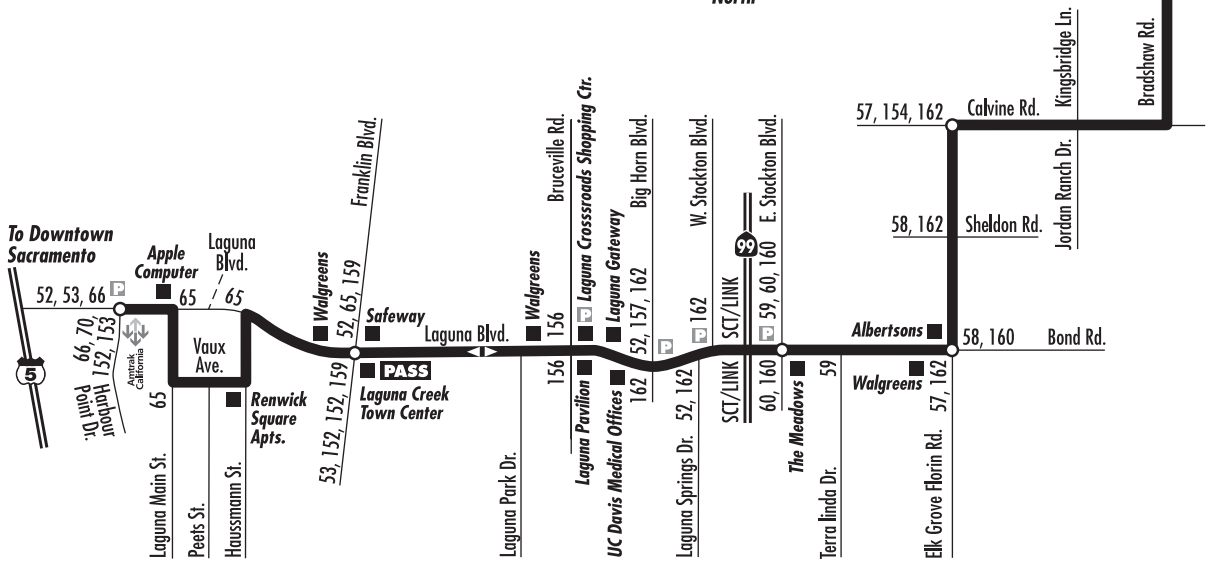

# ROUTE 71 - Laguna Express

**LEGEND**

- Bus Route
- Route Direction
- Timepoint
- Connecting Service  
163, 151
- Light Rail
- Light Rail Station
- Park & Ride Lot
- Point of Interest
- Pass Outlet
- PASS**

# ROUTE 71 - Laguna Express

## Monday – Friday: AM Northbound to Butterfield Light Rail Station

|   |   |  |                                  |   |  |
|---|---|--|----------------------------------|---|--|
| Laguna Blvd. at Harbour Point Dr. (Laguna West P/R) | Laguna Blvd. at Franklin Blvd. (Laguna Creek Town Center P/R) | Bond Rd. at E. Stockton Blvd. (Marketplace 99 P/R) | Elk Grove Florin Rd. at Bond Rd. | Calvine Rd. at Elk Grove Florin Rd. (Bel Air Village P/R) | Franchise Tax Board and Butterfield Light Rail Station |
| 5:00  | 5:05  | 5:13   | 5:16                             | 5:23  | 5:46   |
| 6:45  | 6:50  | 6:58   | 7:01                             | 7:08  | 7:46   |

## Monday – Friday: PM Southbound to Elk Grove

|  |   |                                  |  |   |   |
|--|---|----------------------------------|--|---|---|
| Franchise Tax Board and Butterfield Light Rail Station | Elk Grove Florin Rd. at Calvine Rd. (Bel Air Village P/R) | Bond Rd. at Elk Grove Florin Rd. | Laguna Blvd. at E. Stockton Blvd. (Marketplace 99 P/R) | Laguna Blvd. at Franklin Blvd. (Laguna Creek Town Center P/R) | Harbour Point Dr. at Laguna Blvd. (Laguna West P/R) |
| <b>2:40</b>  | <b>3:05</b>   | <b>3:12</b>                      | <b>3:15</b>  | <b>3:23</b>   | <b>3:35</b>   |
| <b>3:40</b>  | <b>4:05</b>   | <b>4:12</b>                      | <b>4:15</b>  | <b>4:23</b>   | <b>4:35</b>   |
| <b>5:40</b>  | <b>6:05</b>   | <b>6:12</b>                      | <b>6:15</b>  | <b>6:23</b>   | <b>6:35</b>   |