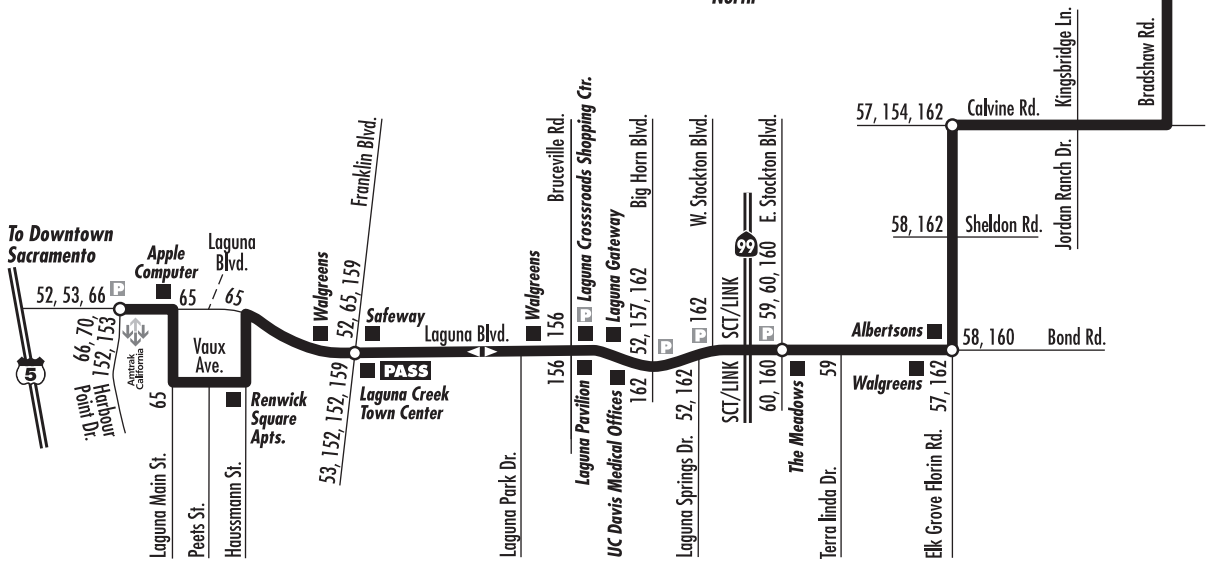

ROUTE 71 - Laguna Express

LEGEND

- Bus Route
- Route Direction
- Timepoint
- Connecting Service
163, 151
- Light Rail
- Light Rail Station
- Park & Ride Lot
- Point of Interest
- Pass Outlet
- PASS**

ROUTE 71 - Laguna Express

Monday – Friday: AM Northbound to Butterfield Light Rail Station

Laguna Blvd. at Harbour Point Dr. (Laguna West P/R)	Laguna Blvd. at Franklin Blvd. (Laguna Creek Town Center P/R)	Bond Rd. at E. Stockton Blvd. (Marketplace 99 P/R)	Elk Grove Florin Rd. at Bond Rd.	Calvine Rd. at Elk Grove Florin Rd. (Bel Air Village P/R)	Franchise Tax Board and Butterfield Light Rail Station
5:00	5:05	5:13	5:16	5:23	5:46
6:45	6:50	6:58	7:01	7:08	7:46

Monday – Friday: PM Southbound to Elk Grove

Franchise Tax Board and Butterfield Light Rail Station	Elk Grove Florin Rd. at Calvine Rd. (Bel Air Village P/R)	Bond Rd. at Elk Grove Florin Rd.	Bond Rd. at E. Stockton Blvd. (Marketplace 99 P/R)	Laguna Blvd. at Franklin Blvd. (Laguna Creek Town Center P/R)	Laguna Blvd. at Harbour Point Dr. (Laguna West P/R)
2:40	3:05	3:12	3:15	3:23	3:35
3:40	4:05	4:12	4:15	4:23	4:35
5:40	6:05	6:12	6:15	6:23	6:35

Commuter routes do not operate on weekends or Federal holidays.

P/R = Park and Ride Lot

Commuter routes do not operate on weekends or the following Federal holidays: New Year's Day, Martin Luther King Jr. Day, President's Day, Memorial Day, Independence Day, Labor Day, Thanksgiving Day and Christmas Day.