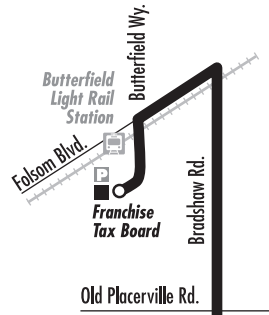

ROUTE 71 - Laguna Express

LEGEND

- Bus Route
- Route Direction
- Timepoint
- Connecting Service
163, 151
- Light Rail
- Light Rail Station
- Park & Ride Lot
- Point of Interest
- Pass Outlet
- PASS**

ROUTE 71 - Laguna Express

Monday – Friday: AM Northbound to Butterfield Light Rail Station

Laguna Blvd. at Harbour Point Dr. (Laguna West P/R)	Laguna Blvd. at Franklin Blvd. (Laguna Creek Town Center P/R)	Bond Rd. at E. Stockton Blvd. (Marketplace 99 P/R)	Elk Grove Florin Rd. at Bond Rd.	Calvine Rd. at Elk Grove Florin Rd. (Bel Air Village P/R)	Franchise Tax Board and Butterfield Light Rail Station
5:00	5:05	5:13	5:16	5:23	5:46
6:45	6:50	6:58	7:01	7:08	7:46

Monday – Friday: PM Southbound to Elk Grove

Franchise Tax Board and Butterfield Light Rail Station	Elk Grove Florin Rd. at Calvine Rd. (Bel Air Village P/R)	Bond Rd. at Elk Grove Florin Rd.	Bond Rd. at E. Stockton Blvd. (Marketplace 99 P/R)	Laguna Blvd. at Franklin Blvd. (Laguna Creek Town Center P/R)	Laguna Blvd. at Harbour Point Dr. (Laguna West P/R)
2:40	3:05	3:12	3:15	3:23	3:35
3:40	4:05	4:12	4:15	4:23	4:35
5:40	6:05	6:12	6:15	6:23	6:35