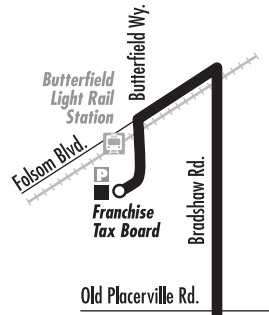

# ROUTE 71 - Laguna Express

**LEGEND**

- Bus Route
- Route Direction
- Timepoint
- Connecting Service  
163, 151
- Light Rail
- Light Rail Station
- Park & Ride Lot
- Point of Interest
- Pass Outlet
- PASS**

# ROUTE 71 - Laguna Express

## Monday – Friday: AM Northbound to Butterfield Light Rail Station

|   |   |  |                                  |   |  |
|---|---|--|----------------------------------|---|--|
| Laguna Blvd. at Harbour Point Dr. (Laguna West P/R) | Laguna Blvd. at Franklin Blvd. (Laguna Creek Town Center P/R) | Bond Rd. at E. Stockton Blvd. (Marketplace 99 P/R) | Elk Grove Florin Rd. at Bond Rd. | Calvine Rd. at Elk Grove Florin Rd. (Bel Air Village P/R) | Franchise Tax Board and Butterfield Light Rail Station |
| 5:00  | 5:05  | 5:13   | 5:16                             | 5:23  | 5:46   |
| 6:45  | 6:50  | 6:58   | 7:01                             | 7:08  | 7:46   |

## Monday – Friday: PM Southbound to Elk Grove

|  |   |                                  |  |   |   |
|--|---|----------------------------------|--|---|---|
| Franchise Tax Board and Butterfield Light Rail Station | Elk Grove Florin Rd. at Calvine Rd. (Bel Air Village P/R) | Bond Rd. at Elk Grove Florin Rd. | Laguna Blvd. at E. Stockton Blvd. (Marketplace 99 P/R) | Laguna Blvd. at Franklin Blvd. (Laguna Creek Town Center P/R) | Harbour Point Dr. at Laguna Blvd. (Laguna West P/R) |
| <b>2:40</b>  | <b>3:05</b>   | <b>3:12</b>                      | <b>3:15</b>  | <b>3:23</b>   | <b>3:35</b>   |
| <b>3:40</b>  | <b>4:05</b>   | <b>4:12</b>                      | <b>4:15</b>  | <b>4:23</b>   | <b>4:35</b>   |
| <b>5:40</b>  | <b>6:05</b>   | <b>6:12</b>                      | <b>6:15</b>  | <b>6:23</b>   | <b>6:35</b>   |