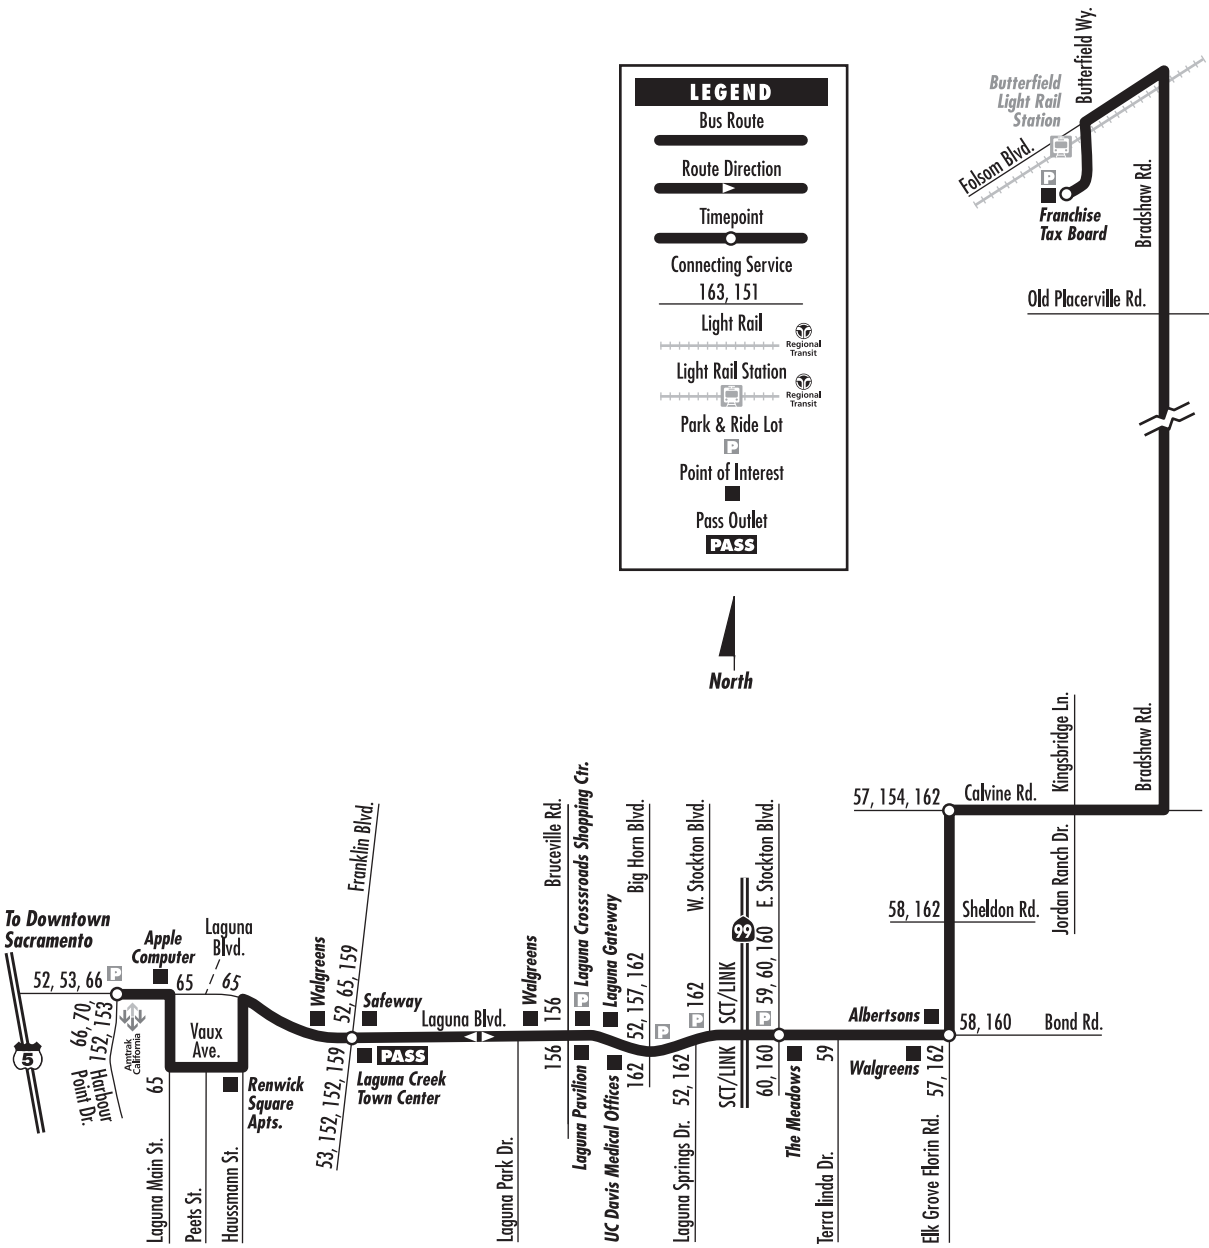

# ROUTE 71 - Laguna Express

## Monday – Friday: AM Northbound to Butterfield Light Rail Station

Laguna Blvd. at Harbour Point Dr. (Laguna West P/R)	Laguna Blvd. at Franklin Blvd. (Laguna Creek Town Center P/R)	Bond Rd. at E. Stockton Blvd. (Marketplace 99 P/R)	Elk Grove Florin Rd. at Bond Rd.	Calvine Rd. at Elk Grove Florin Rd. (Bel Air Village P/R)	Franchise Tax Board and Butterfield Light Rail Station
5:00	5:05	5:13	5:16	5:23	5:46
6:45	6:50	6:58	7:01	7:08	7:46

## Monday – Friday: PM Southbound to Elk Grove

Franchise Tax Board and Butterfield Light Rail Station	Elk Grove Florin Rd. at Calvine Rd. (Bel Air Village P/R)	Bond Rd. at Elk Grove Florin Rd.	Bond Rd. at E. Stockton Blvd. (Marketplace 99 P/R)	Laguna Blvd. at Franklin Blvd. (Laguna Creek Town Center P/R)	Laguna Blvd. at Harbour Point Dr. (Laguna West P/R)
<b>2:40</b>	<b>3:05</b>	<b>3:12</b>	<b>3:15</b>	<b>3:23</b>	<b>3:35</b>
<b>3:40</b>	<b>4:05</b>	<b>4:12</b>	<b>4:15</b>	<b>4:23</b>	<b>4:35</b>
<b>5:40</b>	<b>6:05</b>	<b>6:12</b>	<b>6:15</b>	<b>6:23</b>	<b>6:35</b>