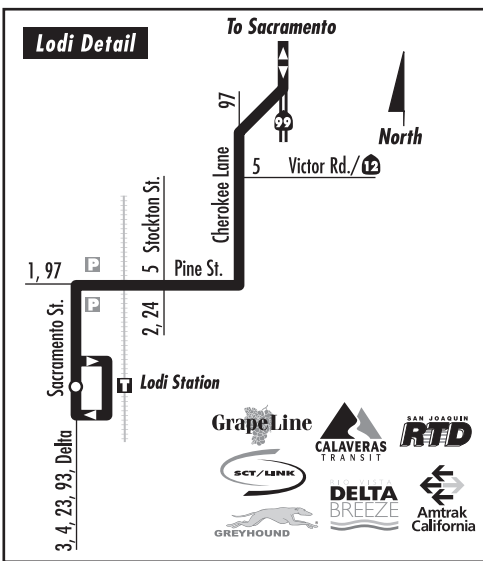

SCT/LINK Route: Hwy 99 Express

LEGEND	
Bus Route	Park & Ride Lot
Route Direction	Point of Interest
Timepoint	Transit Center
Connecting Service 163, 151	Pass Outlet PASS

SCT/LINK Route: Hwy 99 Express

Northbound to Florin Towne Centre

Southbound to Lodi Station

Lodi Station	Galt City Hall	Elk Grove Blvd. at Emerald Vista Dr.	Florin Towne Centre	Florin Towne Centre	Elk Grove Blvd. at Emerald Vista Dr.	Galt City Hall	Lodi Station
—	5:20	¹ 5:35	5:50	5:50	6:05	6:25	6:45
—	6:20	¹ 6:35	6:50	6:50	7:05	7:25	7:45
6:45	7:20	7:35	7:50	7:50	8:05	8:25	8:45
7:45	8:20	8:35	8:50	8:50	9:05	9:25	9:45
8:45	9:20	9:35	9:50	9:50	10:05	10:25	10:45
9:45	10:20	10:35	10:50	10:50	11:05	11:25	11:45
10:45	11:20	11:35	11:50	11:50	12:05	12:25	12:45
11:45	12:20	12:35	12:50	12:50	1:05	1:25	1:45
12:45	1:20	1:35	1:50	1:50	2:05	2:25	2:45
1:45	2:20	2:35	2:50	2:50	3:05	3:25	3:45
2:45	3:20	3:35	3:50	3:50	4:05	4:25	4:45
3:45	4:20	4:35	4:50	4:50	5:05	5:25	5:45
4:45	5:20	5:35	5:50	5:50	6:05	6:25	6:45
5:45	6:20	6:35	6:50	6:50	7:05	7:25	7:45
6:45	7:20	—	—	—	—	—	—

1. = This trip meets **e-tran** Routes 52 or 60 to Downtown Sacramento.

South County Transit does not operate on major holidays which include New Year's Day, Dr. Martin Luther King Jr. Day, President's Day, Memorial Day, Independence Day, Labor Day, Veterans' Day, Thanksgiving Day, the day after Thanksgiving, Christmas Eve and Christmas Day.