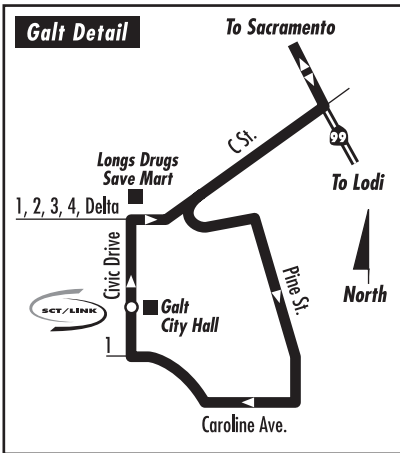

SCT/LINK Route: Hwy 99 Express

LEGEND

Bus Route	Park & Ride Lot
Route Direction	Point of Interest
Timepoint	Transit Center
Connecting Service 163, 151	Pass Outlet PASS

SCT/LINK Route: Hwy 99 Express

Northbound to Florin Towne Centre

Southbound to Lodi Station

Lodi Station	Galt City Hall	Elk Grove Blvd. at Emerald Vista Dr.	Florin Towne Centre	Florin Towne Centre	Elk Grove Blvd. at Emerald Vista Dr.	Galt City Hall	Lodi Station
—	5:20	¹ 5:35	5:50	5:50	6:05	6:25	6:45
—	6:20	¹ 6:35	6:50	6:50	7:05	7:25	7:45
6:45	7:20	7:35	7:50	7:50	8:05	8:25	8:45
7:45	8:20	8:35	8:50	8:50	9:05	9:25	9:45
8:45	9:20	9:35	9:50	9:50	10:05	10:25	10:45
9:45	10:20	10:35	10:50	10:50	11:05	11:25	11:45
10:45	11:20	11:35	11:50	11:50	12:05	12:25	12:45
11:45	12:20	12:35	12:50	12:50	1:05	1:25	1:45
12:45	1:20	1:35	1:50	1:50	2:05	2:25	2:45
1:45	2:20	2:35	2:50	2:50	3:05	3:25	3:45
2:45	3:20	3:35	3:50	3:50	4:05	4:25	4:45
3:45	4:20	4:35	4:50	4:50	5:05	5:25	5:45
4:45	5:20	5:35	5:50	5:50	6:05	6:25	6:45
5:45	6:20	6:35	6:50	6:50	7:05	7:25	7:45
6:45	7:20	—	—	—	—	—	—

1. = This trip meets **e-tran** Routes 52 or 60 to Downtown Sacramento.

South County Transit does not operate on major holidays which include New Year's Day, Dr. Martin Luther King Jr. Day, President's Day, Memorial Day, Independence Day, Labor Day, Veterans' Day, Thanksgiving Day, the day after Thanksgiving, Christmas Eve and Christmas Day.