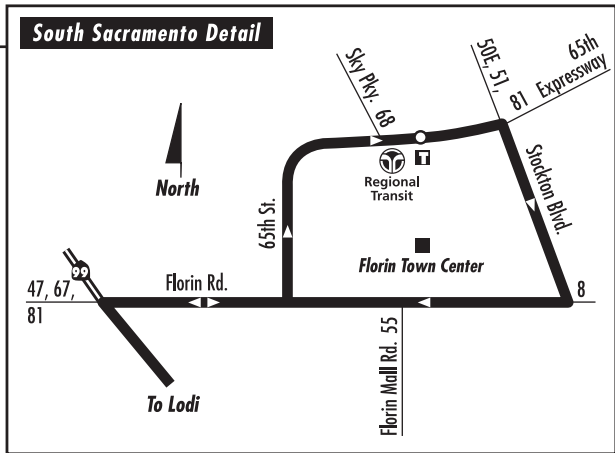

SCT/LINK Route: Hwy 99 Express

LEGEND	
Bus Route	Park & Ride Lot
Route Direction	Point of Interest
Timepoint	Transit Center
Connecting Service 163, 151	Pass Outlet PASS

SCT/LINK Route: Hwy 99 Express

Northbound to Florin Towne Centre

Southbound to Lodi Station

Lodi Station	Galt City Hall	Elk Grove Blvd. at Emerald Vista Dr.	Florin Towne Centre	Florin Towne Centre	Elk Grove Blvd. at Emerald Vista Dr.	Galt City Hall	Lodi Station
—	5:20	¹ 5:35	5:50	5:50	6:05	6:25	6:45
—	6:20	¹ 6:35	6:50	6:50	7:05	7:25	7:45
6:45	7:20	7:35	7:50	7:50	8:05	8:25	8:45
7:45	8:20	8:35	8:50	8:50	9:05	9:25	9:45
8:45	9:20	9:35	9:50	9:50	10:05	10:25	10:45
9:45	10:20	10:35	10:50	10:50	11:05	11:25	11:45
10:45	11:20	11:35	11:50	11:50	12:05	12:25	12:45
11:45	12:20	12:35	12:50	12:50	1:05	1:25	1:45
12:45	1:20	1:35	1:50	1:50	2:05	2:25	2:45
1:45	2:20	2:35	2:50	2:50	3:05	3:25	3:45
2:45	3:20	3:35	3:50	3:50	4:05	4:25	4:45
3:45	4:20	4:35	4:50	4:50	5:05	5:25	5:45
4:45	5:20	5:35	5:50	5:50	6:05	6:25	6:45
5:45	6:20	6:35	6:50	6:50	7:05	7:25	7:45
6:45	7:20	—	—	—	—	—	—

1. = This trip meets **e-tran** Routes 52 or 60 to Downtown Sacramento.

South County Transit does not operate on major holidays which include New Year's Day, Dr. Martin Luther King Jr. Day, President's Day, Memorial Day, Independence Day, Labor Day, Veterans' Day, Thanksgiving Day, the day after Thanksgiving, Christmas Eve and Christmas Day.

FARES:

Distance	General Fare	Seniors/Persons with Disabilities/ Medicare Card Holders
Galt to Elk Grove and Lodi	\$2.00	\$1.50
Galt to Florin Towne Centre	\$4.00	\$2.00
Lodi to Elk Grove	\$4.00	\$2.00
Lodi to Florin Towne Centre	\$6.00	\$3.00
Hwy 99 Express Monthly Pass	\$140.00	
(Unlimited rides on all SCT/LINK, RT and e-tran routes.)		
General fare is for all passengers ages 5 through 64 years old.		
Seniors are persons age 65 years old and older.		