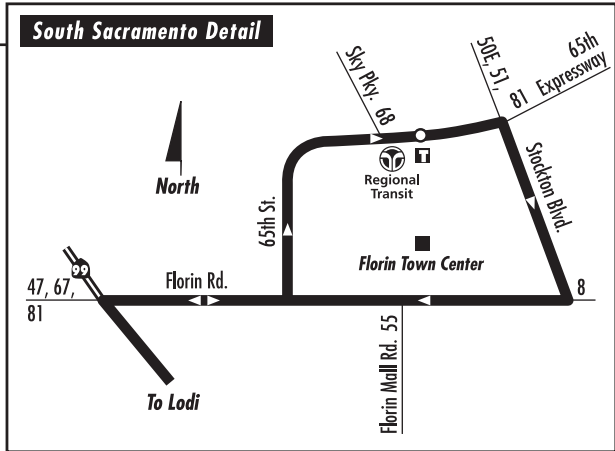

SCT/LINK Route: Hwy 99 Express

LEGEND

Bus Route	Park & Ride Lot
Route Direction	Point of Interest
Timepoint	Transit Center
Connecting Service 163, 151	Pass Outlet PASS

SCT/LINK Route: Hwy 99 Express

Northbound to Florin Towne Centre

Southbound to Lodi Station

Lodi Station	Galt City Hall	Elk Grove Blvd. at Emerald Vista Dr.	Florin Towne Centre	Florin Towne Centre	Elk Grove Blvd. at Emerald Vista Dr.	Galt City Hall	Lodi Station
—	5:20	¹ 5:35	5:50	5:50	6:05	6:25	6:45
—	6:20	¹ 6:35	6:50	6:50	7:05	7:25	7:45
6:45	7:20	7:35	7:50	7:50	8:05	8:25	8:45
7:45	8:20	8:35	8:50	8:50	9:05	9:25	9:45
8:45	9:20	9:35	9:50	9:50	10:05	10:25	10:45
9:45	10:20	10:35	10:50	10:50	11:05	11:25	11:45
10:45	11:20	11:35	11:50	11:50	12:05	12:25	12:45
11:45	12:20	12:35	12:50	12:50	1:05	1:25	1:45
12:45	1:20	1:35	1:50	1:50	2:05	2:25	2:45
1:45	2:20	2:35	2:50	2:50	3:05	3:25	3:45
2:45	3:20	3:35	3:50	3:50	4:05	4:25	4:45
3:45	4:20	4:35	4:50	4:50	5:05	5:25	5:45
4:45	5:20	5:35	5:50	5:50	6:05	6:25	6:45
5:45	6:20	6:35	6:50	6:50	7:05	7:25	7:45
6:45	7:20	—	—	—	—	—	—

1. = This trip meets **e-tran** Routes 52 or 60 to Downtown Sacramento.

South County Transit does not operate on major holidays which include New Year's Day, Dr. Martin Luther King Jr. Day, President's Day, Memorial Day, Independence Day, Labor Day, Veterans' Day, Thanksgiving Day, the day after Thanksgiving, Christmas Eve and Christmas Day.