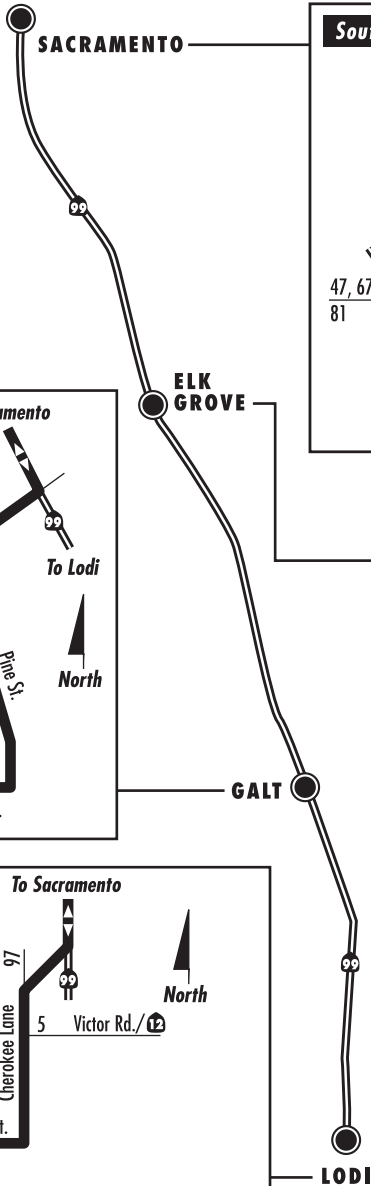

SCT/LINK Route: Hwy 99 Express

LEGEND

Bus Route	Park & Ride Lot
Route Direction	Point of Interest
Timepoint	Transit Center
Connecting Service 163, 151	Pass Outlet PASS

SCT/LINK Route: Hwy 99 Express

Northbound to Florin Towne Centre

Southbound to Lodi Station

Lodi Station	Galt City Hall	Elk Grove Blvd. at Emerald Vista Dr.	Florin Towne Centre	Florin Towne Centre	Elk Grove Blvd. at Emerald Vista Dr.	Galt City Hall	Lodi Station
—	5:20	¹ 5:35	5:50	5:50	6:05	6:25	6:45
—	6:20	¹ 6:35	6:50	6:50	7:05	7:25	7:45
6:45	7:20	7:35	7:50	7:50	8:05	8:25	8:45
7:45	8:20	8:35	8:50	8:50	9:05	9:25	9:45
8:45	9:20	9:35	9:50	9:50	10:05	10:25	10:45
9:45	10:20	10:35	10:50	10:50	11:05	11:25	11:45
10:45	11:20	11:35	11:50	11:50	12:05	12:25	12:45
11:45	12:20	12:35	12:50	12:50	1:05	1:25	1:45
12:45	1:20	1:35	1:50	1:50	2:05	2:25	2:45
1:45	2:20	2:35	2:50	2:50	3:05	3:25	3:45
2:45	3:20	3:35	3:50	3:50	4:05	4:25	4:45
3:45	4:20	4:35	4:50	4:50	5:05	5:25	5:45
4:45	5:20	5:35	5:50	5:50	6:05	6:25	6:45
5:45	6:20	6:35	6:50	6:50	7:05	7:25	7:45
6:45	7:20	—	—	—	—	—	—