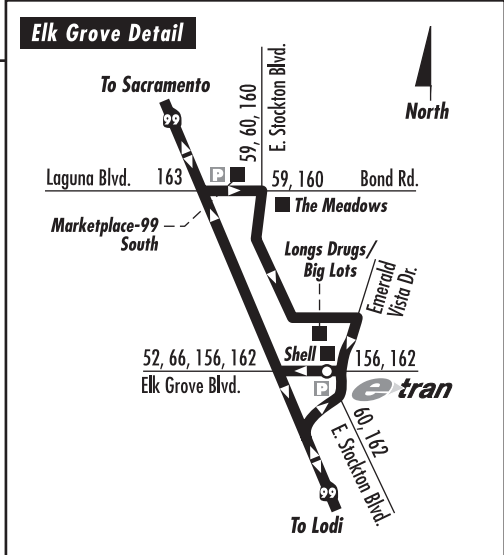

SCT/LINK Route: Hwy 99 Express

LEGEND	
Bus Route	Park & Ride Lot
Route Direction	Point of Interest
Timepoint	Transit Center
Connecting Service 163, 151	Pass Outlet PASS

SCT/LINK Route: Hwy 99 Express

Northbound to Florin Towne Centre

Southbound to Lodi Station

Lodi Station	Galt City Hall	Elk Grove Blvd. at Emerald Vista Dr.	Florin Towne Centre	Florin Towne Centre	Elk Grove Blvd. at Emerald Vista Dr.	Galt City Hall	Lodi Station
—	5:20	¹ 5:35	5:50	5:50	6:05	6:25	6:45
—	6:20	¹ 6:35	6:50	6:50	7:05	7:25	7:45
6:45	7:20	7:35	7:50	7:50	8:05	8:25	8:45
7:45	8:20	8:35	8:50	8:50	9:05	9:25	9:45
8:45	9:20	9:35	9:50	9:50	10:05	10:25	10:45
9:45	10:20	10:35	10:50	10:50	11:05	11:25	11:45
10:45	11:20	11:35	11:50	11:50	12:05	12:25	12:45
11:45	12:20	12:35	12:50	12:50	1:05	1:25	1:45
12:45	1:20	1:35	1:50	1:50	2:05	2:25	2:45
1:45	2:20	2:35	2:50	2:50	3:05	3:25	3:45
2:45	3:20	3:35	3:50	3:50	4:05	4:25	4:45
3:45	4:20	4:35	4:50	4:50	5:05	5:25	5:45
4:45	5:20	5:35	5:50	5:50	6:05	6:25	6:45
5:45	6:20	6:35	6:50	6:50	7:05	7:25	7:45
6:45	7:20	—	—	—	—	—	—

1. = This trip meets **e-tran** Routes 52 or 60 to Downtown Sacramento.

South County Transit does not operate on major holidays which include New Year's Day, Dr. Martin Luther King Jr. Day, President's Day, Memorial Day, Independence Day, Labor Day, Veterans' Day, Thanksgiving Day, the day after Thanksgiving, Christmas Eve and Christmas Day.