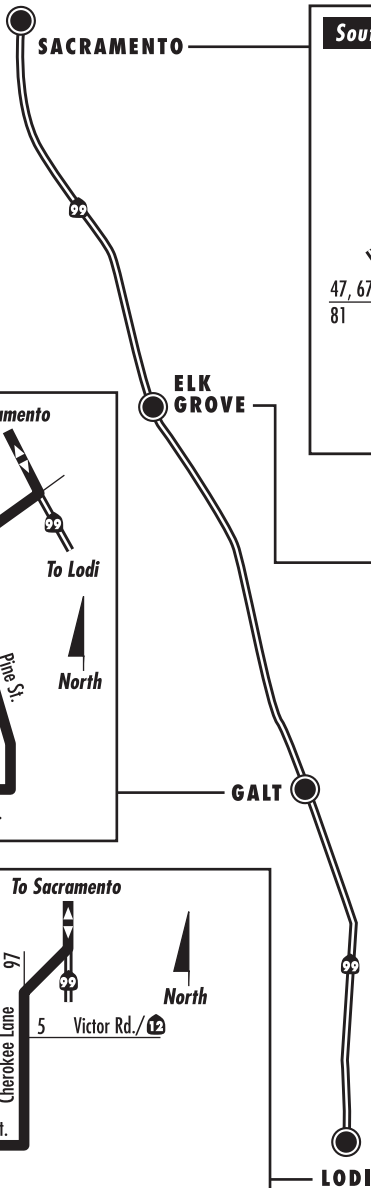

SCT/LINK Route: Hwy 99 Express

LEGEND	
Bus Route	Park & Ride Lot
Route Direction	Point of Interest
Timepoint	Transit Center
Connecting Service 163, 151	Pass Outlet PASS

SCT/LINK Route: Hwy 99 Express

Northbound to Florin Towne Centre

Southbound to Lodi Station

Lodi Station	Galt City Hall	Elk Grove Blvd. at Emerald Vista Dr.	Florin Towne Centre	Florin Towne Centre	Elk Grove Blvd. at Emerald Vista Dr.	Galt City Hall	Lodi Station
—	5:20	¹ 5:35	5:50	5:50	6:05	6:25	6:45
—	6:20	¹ 6:35	6:50	6:50	7:05	7:25	7:45
6:45	7:20	7:35	7:50	7:50	8:05	8:25	8:45
7:45	8:20	8:35	8:50	8:50	9:05	9:25	9:45
8:45	9:20	9:35	9:50	9:50	10:05	10:25	10:45
9:45	10:20	10:35	10:50	10:50	11:05	11:25	11:45
10:45	11:20	11:35	11:50	11:50	12:05	12:25	12:45
11:45	12:20	12:35	12:50	12:50	1:05	1:25	1:45
12:45	1:20	1:35	1:50	1:50	2:05	2:25	2:45
1:45	2:20	2:35	2:50	2:50	3:05	3:25	3:45
2:45	3:20	3:35	3:50	3:50	4:05	4:25	4:45
3:45	4:20	4:35	4:50	4:50	5:05	5:25	5:45
4:45	5:20	5:35	5:50	5:50	6:05	6:25	6:45
5:45	6:20	6:35	6:50	6:50	7:05	7:25	7:45
6:45	7:20	—	—	—	—	—	—