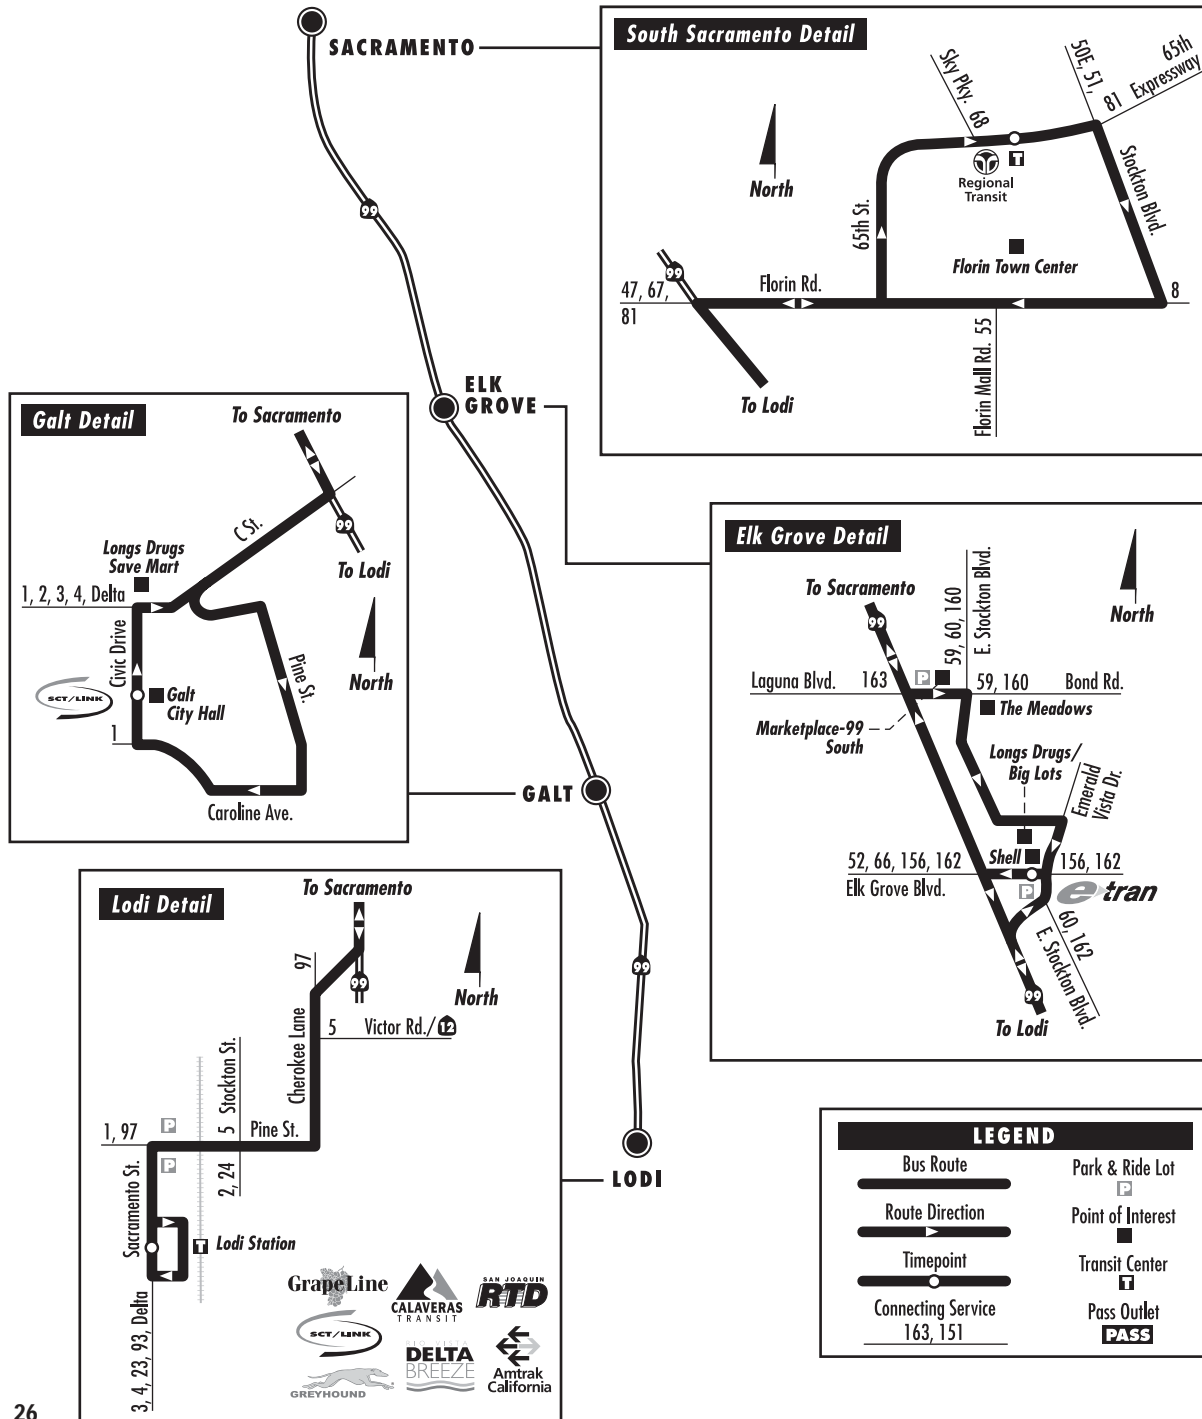

SCT/LINK Route: Hwy 99 Express

SCT/LINK Route: Hwy 99 Express

| Northbound to Florin Towne Centre | | | | Southbound to Lodi Station | | | |
|-----------------------------------|----------------|--------------------------------------|---------------------|----------------------------|--------------------------------------|----------------|--------------|
| Lodi Station | Galt City Hall | Elk Grove Blvd. at Emerald Vista Dr. | Florin Towne Centre | Florin Towne Centre | Elk Grove Blvd. at Emerald Vista Dr. | Galt City Hall | Lodi Station |
| — | 5:20 | ¹ 5:35 | 5:50 | 5:50 | 6:05 | 6:25 | 6:45 |
| — | 6:20 | ¹ 6:35 | 6:50 | 6:50 | 7:05 | 7:25 | 7:45 |
| 6:45 | 7:20 | 7:35 | 7:50 | 7:50 | 8:05 | 8:25 | 8:45 |
| 7:45 | 8:20 | 8:35 | 8:50 | 8:50 | 9:05 | 9:25 | 9:45 |
| 8:45 | 9:20 | 9:35 | 9:50 | 9:50 | 10:05 | 10:25 | 10:45 |
| 9:45 | 10:20 | 10:35 | 10:50 | 10:50 | 11:05 | 11:25 | 11:45 |
| 10:45 | 11:20 | 11:35 | 11:50 | 11:50 | 12:05 | 12:25 | 12:45 |
| 11:45 | 12:20 | 12:35 | 12:50 | 12:50 | 1:05 | 1:25 | 1:45 |
| 12:45 | 1:20 | 1:35 | 1:50 | 1:50 | 2:05 | 2:25 | 2:45 |
| 1:45 | 2:20 | 2:35 | 2:50 | 2:50 | 3:05 | 3:25 | 3:45 |
| 2:45 | 3:20 | 3:35 | 3:50 | 3:50 | 4:05 | 4:25 | 4:45 |
| 3:45 | 4:20 | 4:35 | 4:50 | 4:50 | 5:05 | 5:25 | 5:45 |
| 4:45 | 5:20 | 5:35 | 5:50 | 5:50 | 6:05 | 6:25 | 6:45 |
| 5:45 | 6:20 | 6:35 | 6:50 | 6:50 | 7:05 | 7:25 | 7:45 |
| 6:45 | 7:20 | — | — | — | — | — | — |

1. = This trip meets **e-tran** Routes 52 or 60 to Downtown Sacramento.

South County Transit does not operate on major holidays which include New Year's Day, Dr. Martin Luther King Jr. Day, President's Day, Memorial Day, Independence Day, Labor Day, Veterans' Day, Thanksgiving Day, the day after Thanksgiving, Christmas Eve and Christmas Day.