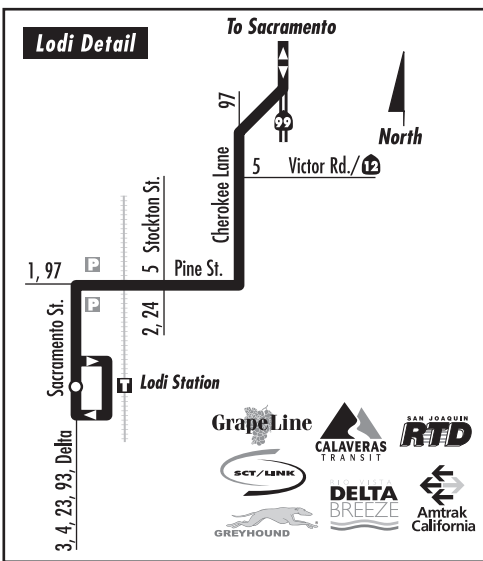

SCT/LINK Route: Hwy 99 Express

LEGEND

Bus Route	Park & Ride Lot
Route Direction	Point of Interest
Timepoint	Transit Center
Connecting Service 163, 151	Pass Outlet PASS

SCT/LINK Route: Hwy 99 Express

Northbound to Florin Towne Centre

Southbound to Lodi Station

Lodi Station	Galt City Hall	Elk Grove Blvd. at Emerald Vista Dr.	Florin Towne Centre	Florin Towne Centre	Elk Grove Blvd. at Emerald Vista Dr.	Galt City Hall	Lodi Station
—	5:20	¹ 5:35	5:50	5:50	6:05	6:25	6:45
—	6:20	¹ 6:35	6:50	6:50	7:05	7:25	7:45
6:45	7:20	7:35	7:50	7:50	8:05	8:25	8:45
7:45	8:20	8:35	8:50	8:50	9:05	9:25	9:45
8:45	9:20	9:35	9:50	9:50	10:05	10:25	10:45
9:45	10:20	10:35	10:50	10:50	11:05	11:25	11:45
10:45	11:20	11:35	11:50	11:50	12:05	12:25	12:45
11:45	12:20	12:35	12:50	12:50	1:05	1:25	1:45
12:45	1:20	1:35	1:50	1:50	2:05	2:25	2:45
1:45	2:20	2:35	2:50	2:50	3:05	3:25	3:45
2:45	3:20	3:35	3:50	3:50	4:05	4:25	4:45
3:45	4:20	4:35	4:50	4:50	5:05	5:25	5:45
4:45	5:20	5:35	5:50	5:50	6:05	6:25	6:45
5:45	6:20	6:35	6:50	6:50	7:05	7:25	7:45
6:45	7:20	—	—	—	—	—	—

1. = This trip meets **e-tran** Routes 52 or 60 to Downtown Sacramento.

South County Transit does not operate on major holidays which include New Year's Day, Dr. Martin Luther King Jr. Day, President's Day, Memorial Day, Independence Day, Labor Day, Veterans' Day, Thanksgiving Day, the day after Thanksgiving, Christmas Eve and Christmas Day.