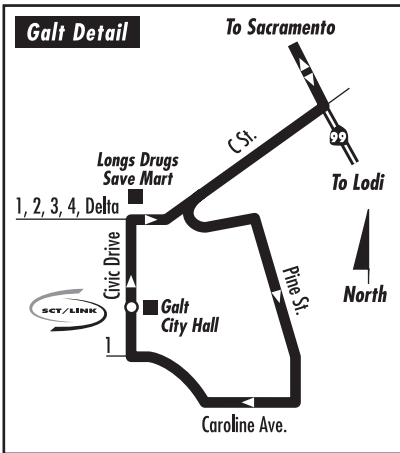

SCT/LINK Route: Hwy 99 Express

LEGEND	
Bus Route	Park & Ride Lot
Route Direction	Point of Interest
Timepoint	Transit Center
Connecting Service 163, 151	Pass Outlet PASS

SCT/LINK Route: Hwy 99 Express

Northbound to Florin Towne Centre

Southbound to Lodi Station

Lodi Station	Galt City Hall	Elk Grove Blvd. at Emerald Vista Dr.	Florin Towne Centre	Florin Towne Centre	Elk Grove Blvd. at Emerald Vista Dr.	Galt City Hall	Lodi Station
—	5:20	¹ 5:35	5:50	5:50	6:05	6:25	6:45
—	6:20	¹ 6:35	6:50	6:50	7:05	7:25	7:45
6:45	7:20	7:35	7:50	7:50	8:05	8:25	8:45
7:45	8:20	8:35	8:50	8:50	9:05	9:25	9:45
8:45	9:20	9:35	9:50	9:50	10:05	10:25	10:45
9:45	10:20	10:35	10:50	10:50	11:05	11:25	11:45
10:45	11:20	11:35	11:50	11:50	12:05	12:25	12:45
11:45	12:20	12:35	12:50	12:50	1:05	1:25	1:45
12:45	1:20	1:35	1:50	1:50	2:05	2:25	2:45
1:45	2:20	2:35	2:50	2:50	3:05	3:25	3:45
2:45	3:20	3:35	3:50	3:50	4:05	4:25	4:45
3:45	4:20	4:35	4:50	4:50	5:05	5:25	5:45
4:45	5:20	5:35	5:50	5:50	6:05	6:25	6:45
5:45	6:20	6:35	6:50	6:50	7:05	7:25	7:45
6:45	7:20	—	—	—	—	—	—

1. = This trip meets **e-tran** Routes 52 or 60 to Downtown Sacramento.

South County Transit does not operate on major holidays which include New Year's Day, Dr. Martin Luther King Jr. Day, President's Day, Memorial Day, Independence Day, Labor Day, Veterans' Day, Thanksgiving Day, the day after Thanksgiving, Christmas Eve and Christmas Day.