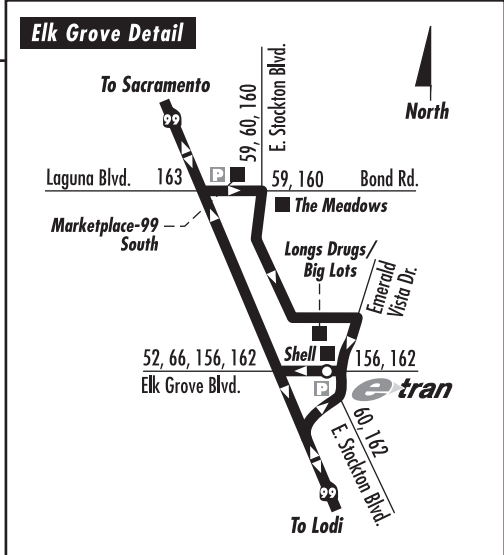

SCT/LINK Route: Hwy 99 Express

LEGEND

Bus Route	Park & Ride Lot
Route Direction	Point of Interest
Timepoint	Transit Center
Connecting Service 163, 151	Pass Outlet PASS

SCT/LINK Route: Hwy 99 Express

Northbound to Florin Towne Centre

Southbound to Lodi Station

Lodi Station	Galt City Hall	Elk Grove Blvd. at Emerald Vista Dr.	Florin Towne Centre	Florin Towne Centre	Elk Grove Blvd. at Emerald Vista Dr.	Galt City Hall	Lodi Station
—	5:20	¹ 5:35	5:50	5:50	6:05	6:25	6:45
—	6:20	¹ 6:35	6:50	6:50	7:05	7:25	7:45
6:45	7:20	7:35	7:50	7:50	8:05	8:25	8:45
7:45	8:20	8:35	8:50	8:50	9:05	9:25	9:45
8:45	9:20	9:35	9:50	9:50	10:05	10:25	10:45
9:45	10:20	10:35	10:50	10:50	11:05	11:25	11:45
10:45	11:20	11:35	11:50	11:50	12:05	12:25	12:45
11:45	12:20	12:35	12:50	12:50	1:05	1:25	1:45
12:45	1:20	1:35	1:50	1:50	2:05	2:25	2:45
1:45	2:20	2:35	2:50	2:50	3:05	3:25	3:45
2:45	3:20	3:35	3:50	3:50	4:05	4:25	4:45
3:45	4:20	4:35	4:50	4:50	5:05	5:25	5:45
4:45	5:20	5:35	5:50	5:50	6:05	6:25	6:45
5:45	6:20	6:35	6:50	6:50	7:05	7:25	7:45
6:45	7:20	—	—	—	—	—	—

1. = This trip meets **e-tran** Routes 52 or 60 to Downtown Sacramento.

South County Transit does not operate on major holidays which include New Year's Day, Dr. Martin Luther King Jr. Day, President's Day, Memorial Day, Independence Day, Labor Day, Veterans' Day, Thanksgiving Day, the day after Thanksgiving, Christmas Eve and Christmas Day.