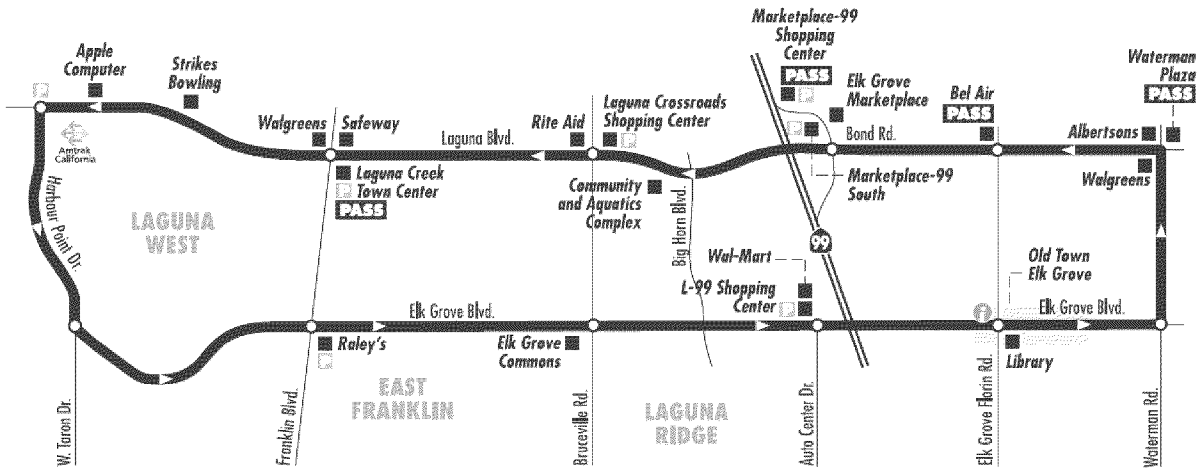

Shopper Shuttle #1

LEGEND

- Bus Route
- Route Direction
- Timepoint
- Park & Ride Lot
- Point of Interest
- Pass Outlet
- PASS
- i-STOP

Shopper Shuttle 1

Elk Grove Blvd at Waterman	Bond Road and Elk Grove Florin Road	Bond Road at East Stockton Blvd	Laguna Blvd at Bruceville Road	Harbour Point Dr at Laguna Blvd	Elk Grove Blvd at Harbour Point Dr	Elk Grove Blvd at Franklin Blvd	Elk Grove Blvd at Bruceville Rd	Elk Grove Blvd at Auto Center Drive	Elk Grove Blvd at Elk Grove Florin Rd	Elk Grove Blvd at Waterman Rd
6:00 PM	6:06 PM	6:10 PM	6:19 PM	6:26 PM	6:31 PM	6:36 PM	6:41 PM	6:50 PM	6:55 PM	7:00 PM
7:00 PM	7:06 PM	7:10 PM	7:19 PM	7:26 PM	7:31 PM	7:36 PM	7:41 PM	7:50 PM	7:55 PM	8:00 PM
8:00 PM	8:06 PM	8:10 PM	8:19 PM	8:26 PM	8:31 PM	8:36 PM	8:41 PM	8:50 PM	8:55 PM	9:00 PM
9:00 PM	9:06 PM	9:10 PM	9:19 PM	9:26 PM	9:31 PM	9:36 PM	9:41 PM	9:50 PM	9:55 PM	10:00 PM

Shopper Shuttle #2

LEGEND

- Bus Route
- Route Direction
- Timepoint
- Park & Ride Lot
- Point of Interest
- Pass Outlet
- PASS
- i-STOP

Shopper Shuttle 2

Elk Grove Blvd at Waterman Rd	Elk Grove Blvd at Elk Grove Florin Rd	Elk Grove Blvd at Auto Center Dr	Elk Grove Blvd at Bruceville Rd	Elk Grove Blvd at Franklin Blvd	Elk Grove Blvd at Harbour Point Dr	Harbour Point Dr at Laguna Blvd	Laguna Blvd at Bruceville Rd	Bond Rd at E. Stockton Blvd	Bond Rd at Elk Grove Florin Rd	Elk Grove Blvd at Waterman Rd
6:00 PM	6:05 PM	6:10 PM	6:19 PM	6:24 PM	6:29 PM	6:34 PM	6:41 PM	6:50 PM	6:54 PM	7:00 PM
7:00 PM	7:05 PM	7:10 PM	7:19 PM	7:24 PM	7:29 PM	7:34 PM	7:41 PM	7:50 PM	7:54 PM	8:00 PM
8:00 PM	8:05 PM	8:10 PM	8:19 PM	8:24 PM	8:29 PM	8:34 PM	8:41 PM	8:50 PM	8:54 PM	9:00 PM
9:00 PM	9:05 PM	9:10 PM	9:19 PM	9:24 PM	9:29 PM	9:34 PM	9:41 PM	9:50 PM	9:54 PM	10:00 PM