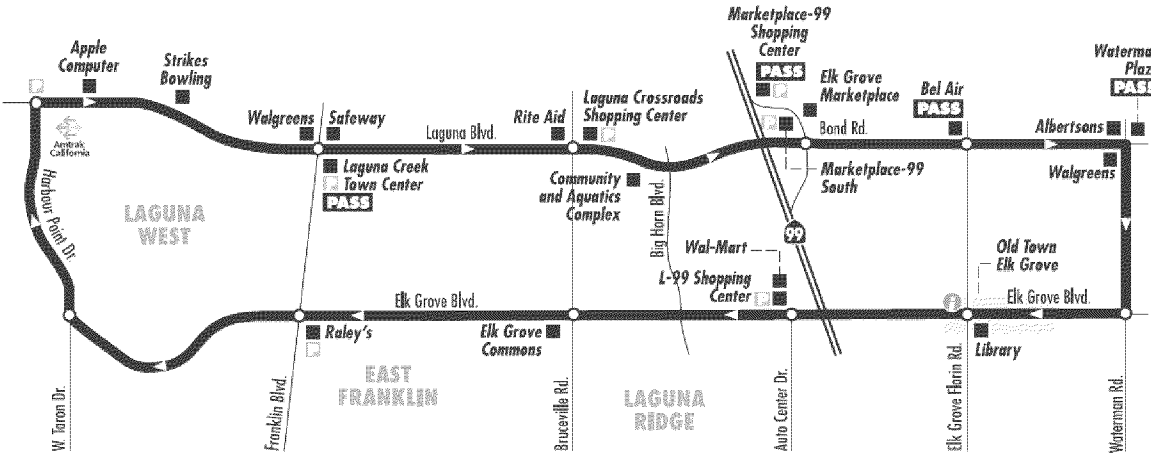

Shopper Shuttle #1

LEGEND

- Bus Route
- Route Direction
- Timepoint
- Park & Ride Lot
- Point of Interest
- Pass Outlet
- PASS
- i-STOP

Shopper Shuttle 1

Elk Grove Blvd at Waterman	Bond Road and Elk Grove Florin Road	Bond Road at East Stockton Blvd	Laguna Blvd at Bruceville Road	Harbour Point Dr at Laguna Blvd	Elk Grove Blvd at Harbour Point Dr	Elk Grove Blvd at Franklin Blvd	Elk Grove Blvd at Bruceville Rd	Elk Grove Blvd at Auto Center Drive	Elk Grove Blvd at Elk Grove Florin Rd	Elk Grove Blvd at Waterman Rd
6:00 PM	6:06 PM	6:10 PM	6:19 PM	6:26 PM	6:31 PM	6:36 PM	6:41 PM	6:50 PM	6:55 PM	7:00 PM
7:00 PM	7:06 PM	7:10 PM	7:19 PM	7:26 PM	7:31 PM	7:36 PM	7:41 PM	7:50 PM	7:55 PM	8:00 PM
8:00 PM	8:06 PM	8:10 PM	8:19 PM	8:26 PM	8:31 PM	8:36 PM	8:41 PM	8:50 PM	8:55 PM	9:00 PM
9:00 PM	9:06 PM	9:10 PM	9:19 PM	9:26 PM	9:31 PM	9:36 PM	9:41 PM	9:50 PM	9:55 PM	10:00 PM

Shopper Shuttle #2

LEGEND

- Bus Route
- Route Direction
- Timepoint
- Park & Ride Lot
- Point of Interest
- Pass Outlet
- PASS
- i-STOP

Shopper Shuttle 2

Elk Grove Blvd at Waterman Rd	Elk Grove Blvd at Elk Grove Florin Rd	Elk Grove Blvd at Auto Center Dr	Elk Grove Blvd at Bruceville Rd	Elk Grove Blvd at Franklin Blvd	Elk Grove Blvd at Harbour Point Dr	Harbour Point Dr at Laguna Blvd	Laguna Blvd at Bruceville Rd	Bond Rd at E. Stockton Blvd	Bond Rd at Elk Grove Florin Rd	Elk Grove Blvd at Waterman Rd
6:00 PM	6:05 PM	6:10 PM	6:19 PM	6:24 PM	6:29 PM	6:34 PM	6:41 PM	6:50 PM	6:54 PM	7:00 PM
7:00 PM	7:05 PM	7:10 PM	7:19 PM	7:24 PM	7:29 PM	7:34 PM	7:41 PM	7:50 PM	7:54 PM	8:00 PM
8:00 PM	8:05 PM	8:10 PM	8:19 PM	8:24 PM	8:29 PM	8:34 PM	8:41 PM	8:50 PM	8:54 PM	9:00 PM
9:00 PM	9:05 PM	9:10 PM	9:19 PM	9:24 PM	9:29 PM	9:34 PM	9:41 PM	9:50 PM	9:54 PM	10:00 PM