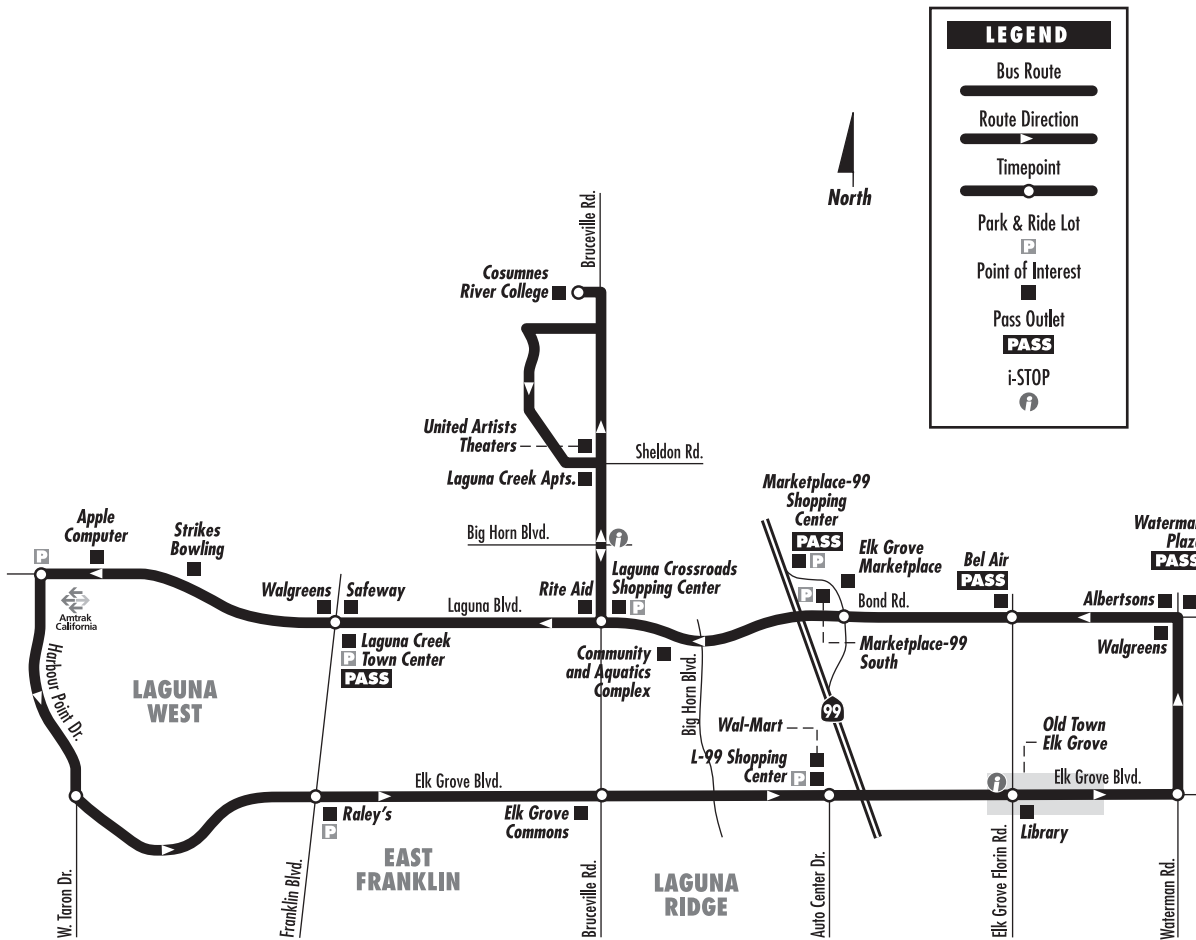

Weekend Shuttle

Weekend Shuttle

Weekends: Northbound to Cosumnes River College

Southbound to east Elk Grove

Elk Grove Blvd. at Waterman Rd.	Bond Rd. at Elk Grove Florin Rd.	Bond Rd. at E. Stockton Blvd.	Laguna Blvd. at Bruceville Rd.	Cosumnes River College	Laguna Blvd. at Franklin Blvd.	Harbour Point Dr. at Laguna Blvd.	Harbour Point Dr. at Laguna Blvd.	Elk Grove Blvd. at Harbour Point Dr.	Elk Grove Blvd. at Franklin Blvd.	Elk Grove Blvd. at Bruceville Rd.	Elk Grove Blvd. at Auto Center Dr.	Elk Grove Blvd. at Elk Grove Florin Rd.	Elk Grove Blvd. at Waterman Rd.
10:00	10:06	10:10	10:19	10:28	10:44	10:51	10:51	10:56	11:01	11:06	11:15	11:20	11:45
11:00	11:06	11:10	11:19	11:28	11:44	11:51	11:51	11:56	12:01	12:06	12:15	12:20	12:45
11:45	11:51	11:55	12:04	12:13	12:29	12:36	12:36	12:41	12:46	12:51	1:00	1:05	1:30
12:45	12:51	12:55	1:04	1:13	1:29	1:36	1:36	1:41	1:46	1:51	2:00	2:05	2:30
1:30	1:36	1:40	1:49	1:58	2:14	2:21	2:21	2:26	2:31	2:36	2:45	2:50	3:15
2:30	2:36	2:40	2:49	2:58	3:14	3:21	3:21	3:26	3:31	3:36	3:45	3:50	4:15
3:15	3:21	3:25	3:34	3:43	3:59	4:06	4:06	4:11	4:16	4:21	4:30	4:35	5:00

This Route Does Not Operate On Weekdays or Holidays

This route connects to RT route 65 in Elk Grove on Saturdays, to RT routes 54 and 55 at Cosumnes River College on Saturday, and to RT route 56 at Cosumnes River College on Saturday and Sunday.

Route Deviations: Route offers a special service called a route deviation. This route may "deviate" or travel off route up to 3/4-mile to pick up and drop off seniors (age 62 or older) and persons with disabilities who possess a valid **e-tran** eligibility card. Reservations must be made at least one hour in advance by calling (916) 687-3081 or simply asking the bus operator. An additional 50 cent fare is required for route deviations.

AM times shown in lightface, **PM times shown in boldface type.**

Times are approximate and may vary due to traffic and weather conditions. Subject to change without notice.