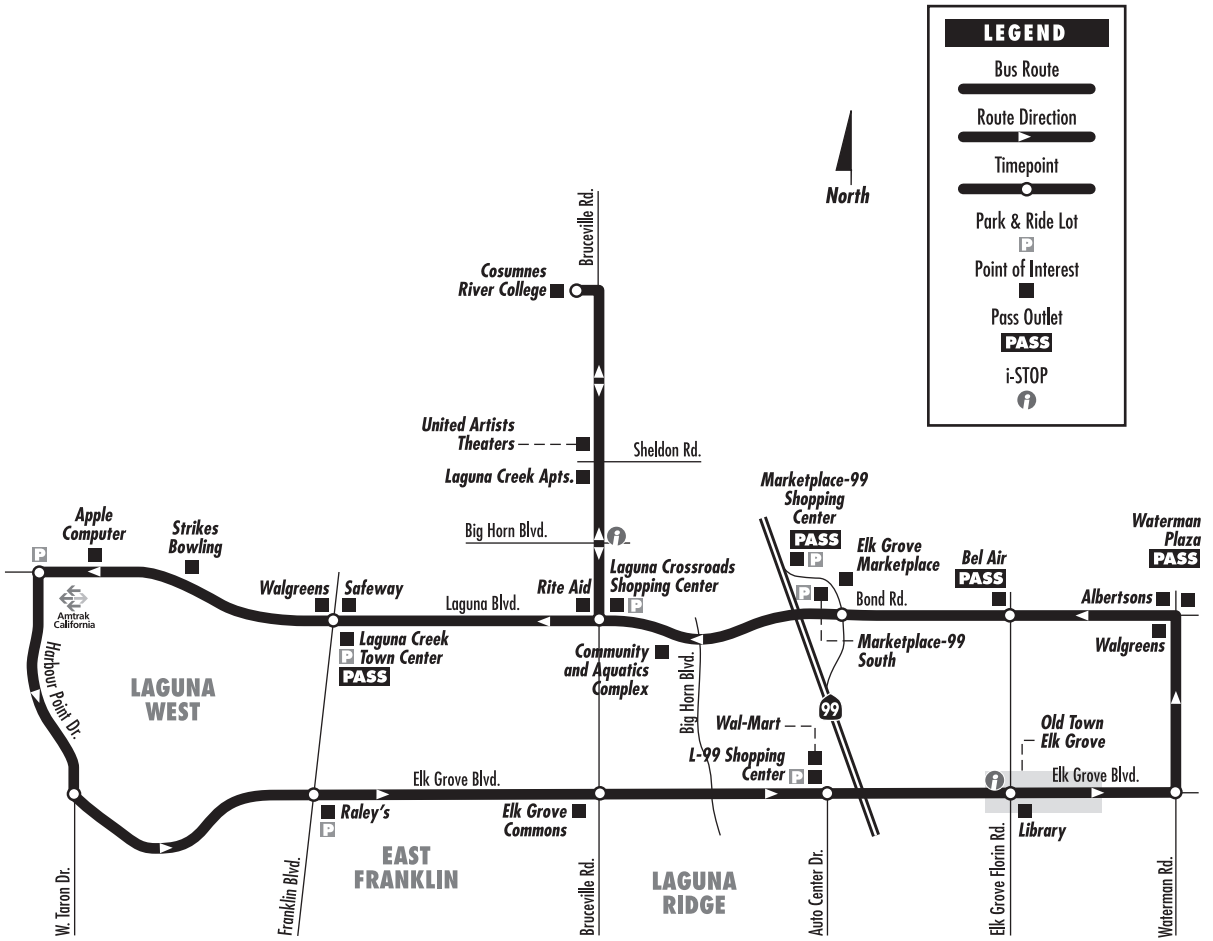

Weekend Shuttle