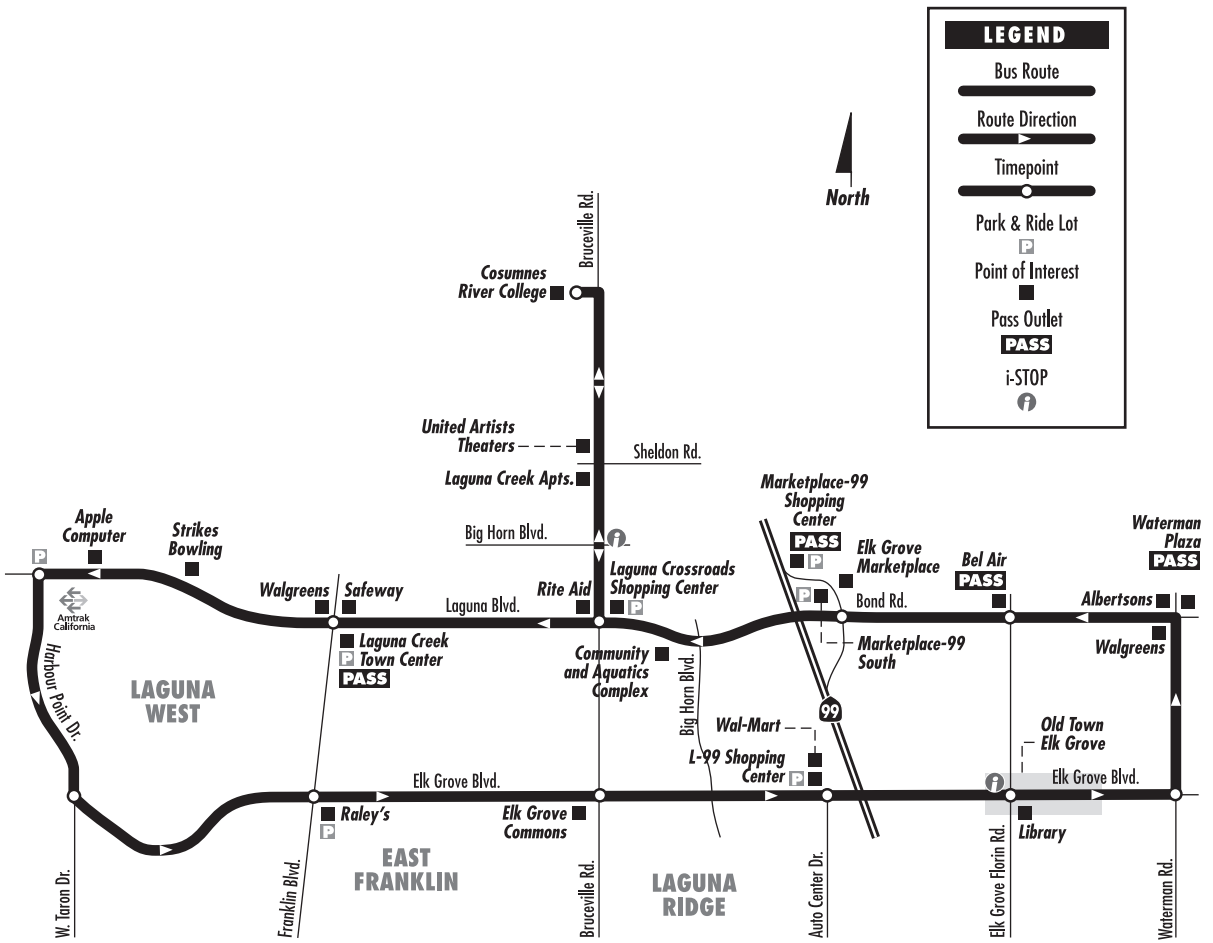

Weekend Shuttle

Weekend Shuttle

Weekends: Northbound to Cosumnes River College

Southbound to east Elk Grove

Elk Grove Blvd. at Waterman Rd.	Bond Rd. at Elk Grove Florin Rd.	Bond Rd. at E. Stockton Blvd.	Laguna Blvd. at Bruceville Rd.	Cosumnes River College	Laguna Blvd. at Bruceville Rd.	Laguna Blvd. at Franklin Blvd.	Harbour Point Dr. at Laguna Blvd.	Elk Grove Blvd. at Harbour Point Dr.	Elk Grove Blvd. at Franklin Blvd.	Elk Grove Blvd. at Bruceville Rd.	Elk Grove Blvd. at Auto Center Dr.	Elk Grove Blvd. at Elk Grove Florin Rd.	Elk Grove Blvd. at Waterman Rd.
10:00	10:06	10:10	10:15	10:28	10:37	10:44	10:51	10:57	11:04	11:10	11:15	11:20	11:45
11:00	11:06	11:10	11:15	11:28	11:37	11:44	11:51	11:57	12:04	12:10	12:15	12:20	12:45
11:45	11:51	11:55	12:00	12:13	12:22	12:29	12:36	12:42	12:49	12:55	1:00	1:05	1:30
12:45	12:51	12:55	1:00	1:13	1:22	1:29	1:36	1:42	1:49	1:55	2:00	2:05	2:30
1:30	1:36	1:40	1:45	1:58	2:07	2:14	2:21	2:27	2:34	2:40	2:45	2:50	3:15
2:30	2:36	2:40	2:45	2:58	3:07	3:14	3:21	3:27	3:34	3:40	3:45	3:50	4:15
3:15	3:21	3:25	3:30	3:43	3:52	3:59	4:06	4:12	4:19	4:25	4:30	4:35	5:00

This Route Does Not Operate On Weekdays or Holidays

This route connects to RT route 65 in Elk Grove on Saturdays, to RT routes 54 and 55 at Cosumnes River College on Saturday, and to RT route 56 at Cosumnes River College on Saturday and Sunday.

Route Deviations: Route offers a special service called a route deviation. This route may "deviate" or travel off route up to 3/4-mile to pick up and drop off seniors (age 62 or older) and persons with disabilities who possess a valid **e-tran** eligibility card. Reservations must be made at least one hour in advance by calling (916) 687-3081 or simply asking the bus operator. An additional 50 cent fare is required for route deviations.

AM times shown in lightface, **PM times shown in boldface type.**

Times are approximate and may vary due to traffic and weather conditions. Subject to change without notice.